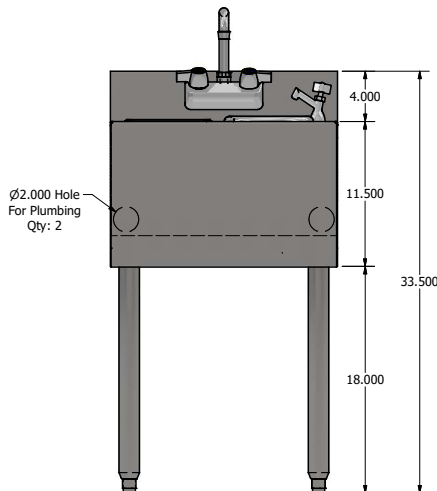

### Features:

- Speed Station With Dump Sink
- 18" L x 21-1/4" W
- 14" L x 10" W x 6" Deep Sink Bowl With 1-1/2" Drain
- 4" O.C. Splash Mount Faucet Holes
- Faucet BKF-W2-3G-G
- Push Down Glass Rinser (UB-GR)
- Dipper Well Faucet (BKF-DWF-G)
- Dipper Well Bowl w/ Basket Drain (BK-DWBA)
- Stainless Steel Legs
- With Adjustable Plastic Bullet Feet

### Material:

- T-304 18 ga. Stainless Steel

Part Number	Width	Depth
UB4-21-SSP18-P-G	18"	21.250"

PRODUCT DATA SHEET

BK RESOURCES