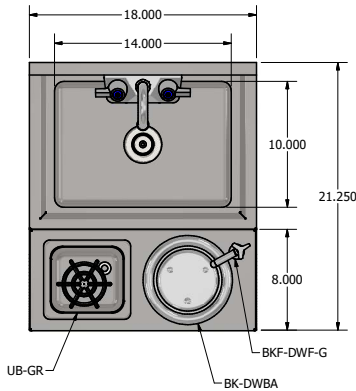

### Features:

- Speed Station With Dump Sink
- 18" L x 21-1/4" W
- 14" L x 10" W x 6" Deep Sink Bowl With 1-1/2" Drain
- 4" O.C. Splash Mount Faucet Holes
- Faucet BKF-W2-3G-G
- Push Down Glass Rinser (UB-GR)
- Dipper Well Faucet (BKF-DWF-G)
- Dipper Well Bowl w/ Basket Drain (BK-DWBA)
- Stainless Steel Legs
- With Adjustable Plastic Bullet Feet

### Material:

- T-304 18 ga. Stainless Steel

Part Number	Width	Depth
UB4-21-SSP18-P-G	18"	21.250"

PRODUCT DATA SHEET

BK RESOURCES