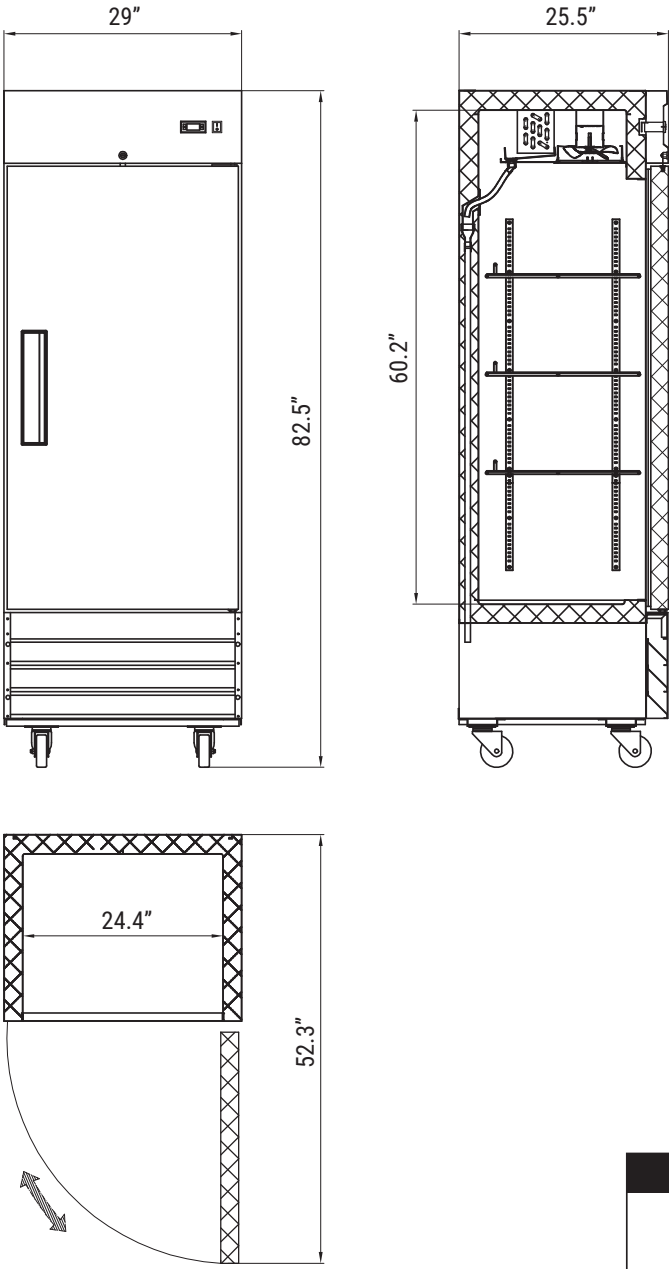

Plan View

CERTIFICATIONS

Two ETL certification logos are displayed. The first is labeled 'C-Listed US' and the second is labeled 'Intertek Certification Limited'. Both logos include the text 'Intertek' below them.

706 Eastern Parkway STE 1G, Brooklyn NY 11213
718-576-6342
info@koolmore.com