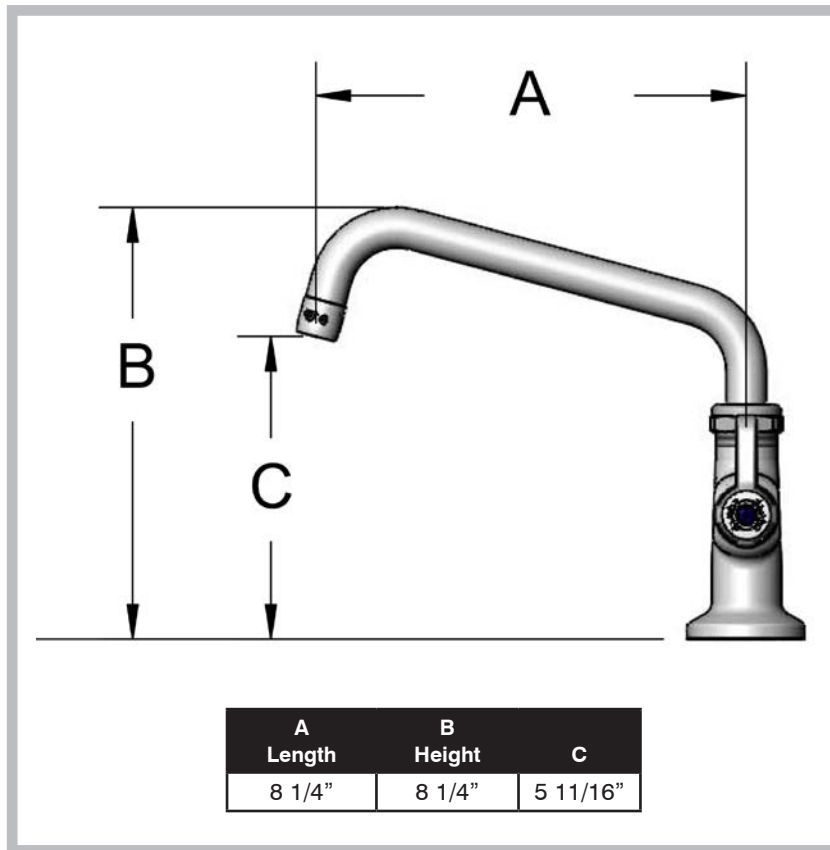

K-64 8" SWING SPOUT DECK MOUNT FAUCET

Conforms To NSF 61/9 Lead Free Requirements

Item #: _____ Qty #: _____
 Model #: _____
 Project #: _____

FEATURES:

- 8" swing spout.
- Single hole deck mount.
- Quarter-turn style handles.
- Colored hot & cold indexes.
- Laminar Flow Aerator.
- 4.65 gpm flow rate.

MATERIAL:

- Brass chrome plated body & spout.
- Chrome plated handles.

Click This Link To View Assembly Sheet

DIMENSIONS and SPECIFICATIONS

WARNING: Faucets on this page may expose you to chemicals, including lead, that are known to the State of California to cause cancer or birth defects or other reproductive harm. For more info, visit www.p65warnings.ca.gov.