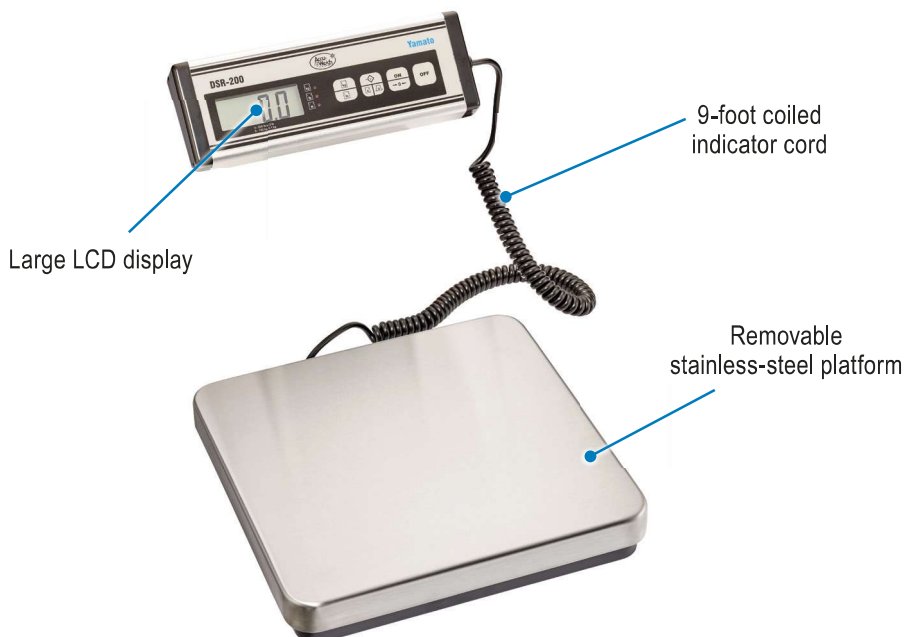

DSR Series Bench/Receiving Scales

- Pound, kilogram
- Auto shut-off
- 200lb and 400lb capacities

MODEL	DSR-200	DSR-400
Capacity	0-200lb x 0.2lb 0-100kg x 0.1kg	0-220lb x 0.5lb 220lb- 400lb x 1.0lb 0-100kg x 0.2kg 100kg-180kg x 0.5kg
Weighing System	Strain gauge load cell	
Platform	12in x 12.2in (304mm x 310mm) stainless steel, removable	
Display	4-digit, 7-segment LCD plus annunciators	
Character Size	0.4in x 0.9in (11mm x 23mm)	0.5in x 0.2in (13mm x 5mm)
Power	"AA" size batteries (qty. 6) or AC adapter (included)	
Housing Material	ABS with stainless-steel platform	
Operating Temperatures	32°F ~ 104°F (0°C ~ 40°C)	
Functions	Basic weighing, gross/net weighing, tare	

Dimensions