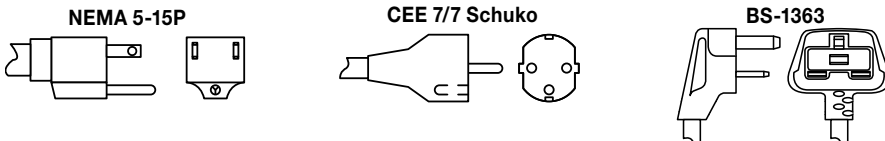

PLUG CONFIGURATIONS

PRODUCT SPECS

Glo-Ray® Simulated Stone[▲] Round Portable Heated Shelves

The Simulated Stone Round Portable Heated Shelf shall be a Glo-Ray model ... as manufactured by the Hatco Corporation, Milwaukee, WI 53234 U.S.A.

The Glo-Ray Simulated Stone Round Portable Heated Shelf shall be rated at ... watts, ... volts, and ... inches (millimeters) in overall width. It shall consist of a food-safe material, thermostatically-controlled heated base, and a 6' (1829 mm) cord with plug attached.

The Lamp shall be ... inches (millimeters) in overall length and be ... inches (millimeters)

away from the shelf. It shall consist of a powdercoated vented lamp shade in anti-microbial Designer Color with heat bulb and mounting. Options include Designer Color for base or risers, two simulated stone colors. Accessories for the GRSSRxx-DL77516 include a cutting board and bulbs.

All Hatco blanket heating elements warranted against burnout for one year, U.S. and Canada only.

HATCO CORPORATION

P.O. Box 340500 Milwaukee, WI 53234-0500 U.S.A. | (414) 671-6350

www.hatcocorp.com

support@hatcocorp.com

[Find a Hatco Rep](#)

[Image Library](#)

[Document Library](#)

[Patents](#)

[Chat](#)