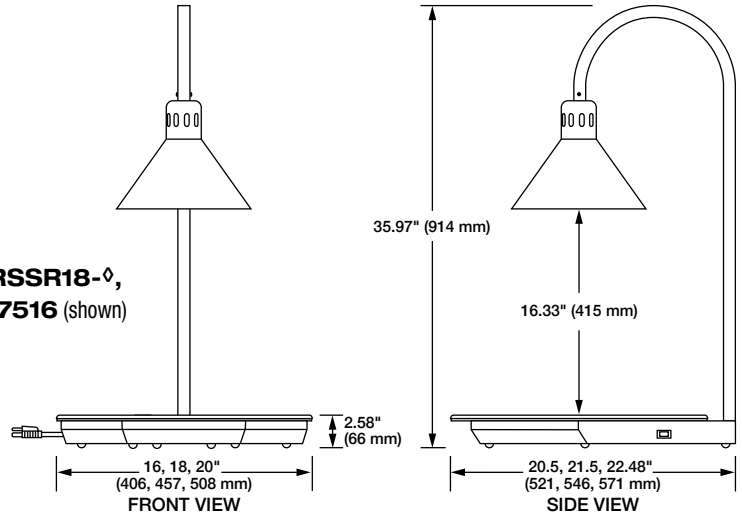

Risers

- 3" high (76 mm)
- 16" Dia (406 mm) 18" Dia (457 mm) 20" Dia (508 mm)
- 5" high (127 mm)
- 16" Dia (406 mm) 18" Dia (457 mm) 20" Dia (508 mm)
- Risers in *Designer* Colors[†] - (GRSSR models only)
- Warm Red Gray Granite White Granite Navy Blue
 Hunter Green Antique Copper Stainless steel Black

Glo-Ray® Simulated Stone[▲] Round Portable Heated Shelves

Models: GRSSR-16, -18, -20 and GRSSR16-, GRSSR18-, GRSSR20-DL77516

GRSSR

TOP VIEW

SIDE VIEW

GRSSR16-◇, GRSSR18-◇,
GRSSR20-DL77516 (shown)

SPECIFICATIONS