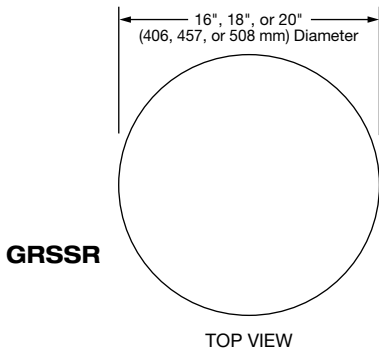

Glo-Ray® Simulated Stone[▲] Round Portable Heated Shelves

Models: GRSSR-16, -18, -20 and GRSSR16-, GRSSR18-, GRSSR20-DL77516

GRSSR

TOP VIEW

SIDE VIEW

GRSSR16-◇, GRSSR18-◇,
GRSSR20-DL77516 (shown)