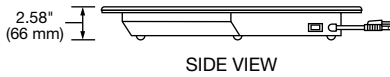

SIDE VIEW

GRSSR16-◇, GRSSR18-◇,
GRSSR20-DL77516 (shown)