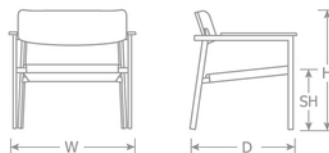

DETAILS

H	W	D	SH	AH	Lbs
28.5"	30.5"	25.5"	16"	24"	15.5

Download Collection Brochure [HERE](#)

Outdoor/Indoor Stacking Lounge Chair

Advanced Collection

Frame: Aluminum & Teak

Seat/Back: Aluminum

Stackability: 4

SHIPPING

Master Pack Quantity: 2

Master Pack Dimensions: 31.5" x 31.5" x 33"

Master Pack Weight: 40 Lbs.

Density: 2.18

Freight Class: 250

FOB: PA 17042

Special Order Ship Finishes: