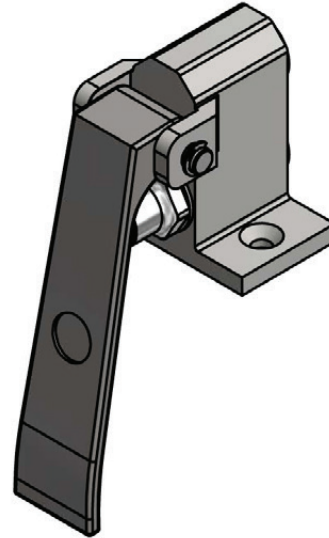

Use your smart phone to scan the above QR code to visit our website: www.bk-resources.com

Single Pedal Knee Valve

Model: BKSPKV-G, Lead Free

Product Specifications:

- Cast Body
- Chrome Plated Pedals

Certifications:

PRODUCT SPECIFICATION SHEET

RESOURCES

Single Pedal Knee Valve

Model: BKSPKV-G, Lead Free

Exploded Parts Detail:

Diagram #	Quantity	Part Number	Description
1	1	BKSPKV-G	Valve Body
2	1	BKSPKV-PIN	Pin
3	1	BKKV-HP/CP	Lever
4	2	BKKV-ECLIP	E-Clip
5	1	BKKV-010XST-G	Cartridge