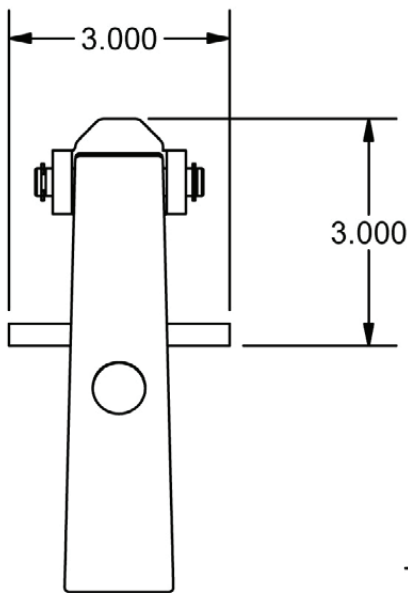

Use your smart phone to scan the above QR code to visit our website: www.bk-resources.com

Single Pedal Knee Valve

Model: BKSPKV-G, Lead Free

Product Specifications:

- Cast Body
- Chrome Plated Pedals

Certifications:

PRODUCT SPECIFICATION SHEET

RESOURCES

Single Pedal Knee Valve

Model: BKSPKV-G, Lead Free

Exploded Parts Detail:

Diagram #	Quantity	Part Number	Description
1	1	BKSPKV-G	Valve Body
2	1	BKSPKV-PIN	Pin
3	1	BKKV-HP/CP	Lever
4	2	BKKV-ECLIP	E-Clip
5	1	BKKV-010XST-G	Cartridge