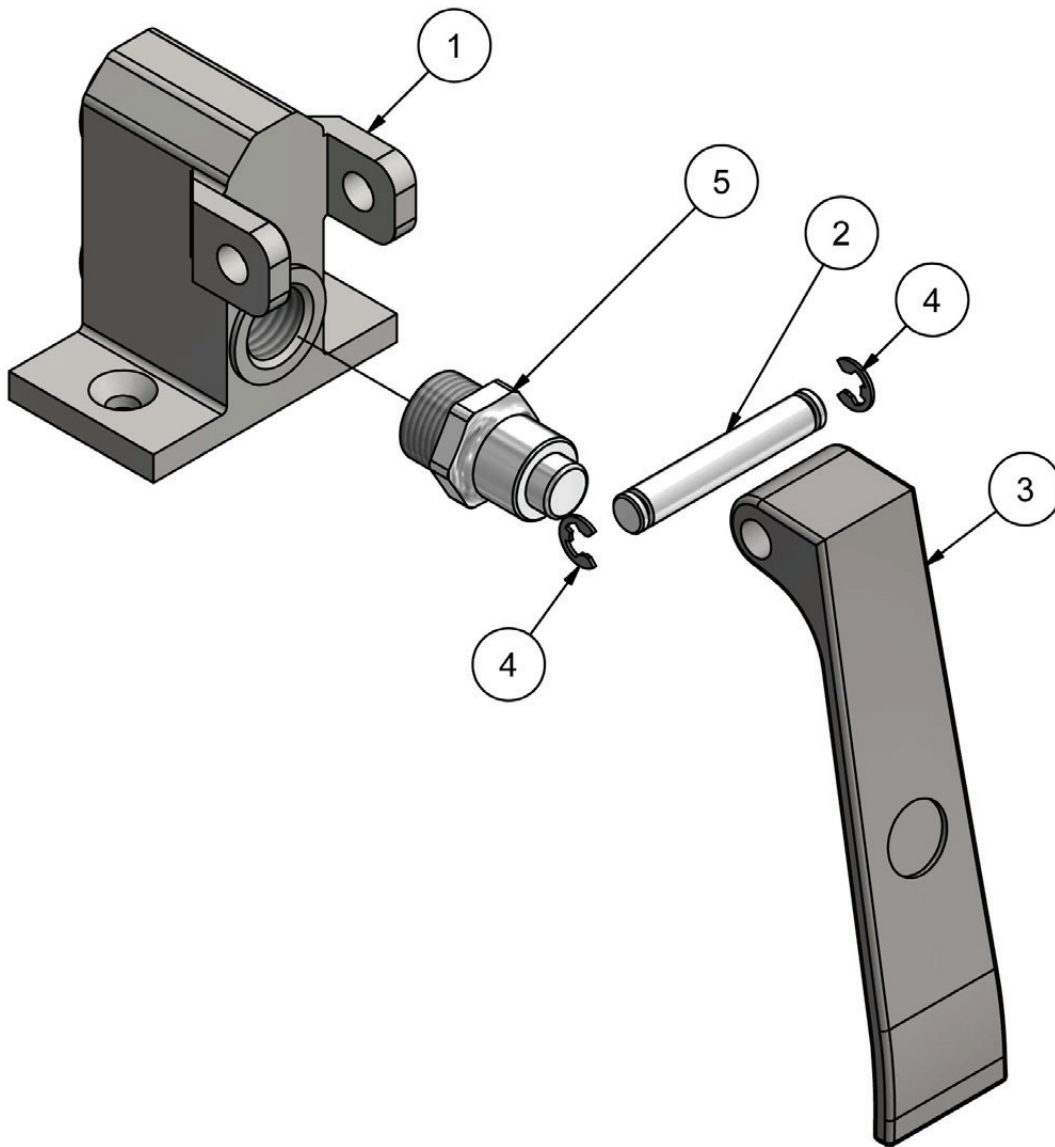

Use your smart phone to scan the above QR code to visit our website: www.bk-resources.com

Single Pedal Knee Valve

Model: BKSPKV-G, Lead Free

Product Specifications:

- Cast Body
- Chrome Plated Pedals

Certifications:

PRODUCT SPECIFICATION SHEET

RESOURCES

Single Pedal Knee Valve

Model: BKSPKV-G, Lead Free

Exploded Parts Detail:

Diagram #	Quantity	Part Number	Description
1	1	BKSPKV-G	Valve Body
2	1	BKSPKV-PIN	Pin
3	1	BKKV-HP/CP	Lever
4	2	BKKV-ECLIP	E-Clip
5	1	BKKV-010XST-G	Cartridge