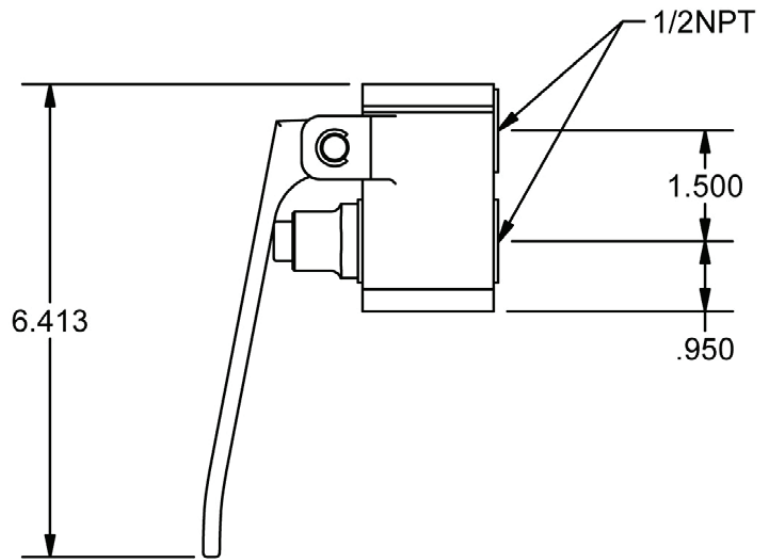

Use your smart phone to scan the above QR code to visit our website: www.bk-resources.com

Single Pedal Knee Valve

Model: BKSPKV-G, Lead Free

Product Specifications:

- Cast Body
- Chrome Plated Pedals

Certifications:

PRODUCT SPECIFICATION SHEET

RESOURCES

Single Pedal Knee Valve

Model: BKSPKV-G, Lead Free

Exploded Parts Detail:

Diagram #	Quantity	Part Number	Description
1	1	BKSPKV-G	Valve Body
2	1	BKSPKV-PIN	Pin
3	1	BKKV-HP/CP	Lever
4	2	BKKV-ECLIP	E-Clip
5	1	BKKV-010XST-G	Cartridge