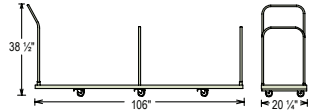

✓ Design

Modern design enhances any event.

✓ Durability

Strong 18 gauge steel frame and seat supports makes for long lasting durability.

Fits Dolly Model #DY1400
Holds 54 chairs

Fits Dolly Model #DY84 + EXT8
Holds 84 chairs

THE
**Body
Builder**
LINE

Swatches

Product Specs

Folded	40.25"H x 19.5"W x 2"D
Open	31"H x 19.75 W x 20.25"D
Seat	17.25"H x 17"W x 18"D
Back	7.5"H x 19.5"W
Product Weight	9.6 lbs.

800.261.4112
www.nationalpublicseating.com