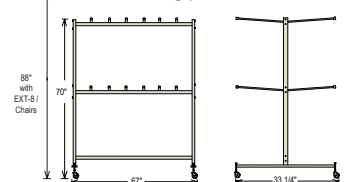

✓ Design

Modern design enhances any event.

✓ Durability

Strong 18 gauge steel frame and seat supports makes for long lasting durability.

Fits Dolly Model #DY1400
Holds 54 chairs

Fits Dolly Model #DY84 + EXT8
Holds 84 chairs

THE
**Body
Builder**
LINE

Swatches

Product Specs

Folded	40.25"H x 19.5"W x 2"D
Open	31"H x 19.75 W x 20.25"D
Seat	17.25"H x 17"W x 18"D
Back	7.5"H x 19.5"W
Product Weight	9.6 lbs.

800.261.4112
www.nationalpublicseating.com