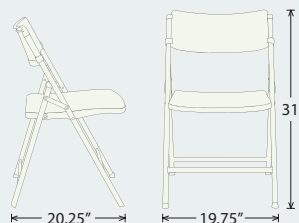

✓ Design

Modern design enhances any event.

✓ Durability

Strong 18 gauge steel frame and seat supports makes for long lasting durability.

Fits Dolly Model #DY1400
Holds 54 chairs

Fits Dolly Model #DY84 + EXT8
Holds 84 chairs

THE
**Body
Builder**
LINE

Swatches

Product Specs

Folded	40.25"H x 19.5"W x 2"D
Open	31"H x 19.75 W x 20.25"D
Seat	17.25"H x 17"W x 18"D
Back	7.5"H x 19.5"W
Product Weight	9.6 lbs.

800.261.4112
www.nationalpublicseating.com