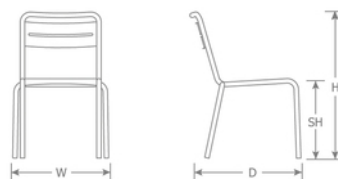

DETAILS

H	W	D	SH	Lbs
32"	21.5"	24"	18"	15.5

Outdoor/Indoor Stacking Side Chair

E-coated powder coat finish

Frame: Tubular Steel

Seat/Back: Steel Slats

Stackability: 8

SHIPPING

Master Pack Quantity: 4

Master Pack Dimensions: 39"x29"x24"

Master Pack Weight: 65 Lbs.

Master Cartons/Pallet: 6

Freight Class: 150

FOB: PA 17042

Quick Ship Finishes:

- 
 20 Glossy Aluminum
- 
 41 A/Bronze
- 
 60 A/Green
- 
 61 A/Blue
- 
 73 A/Cement
 LIMITED QTY