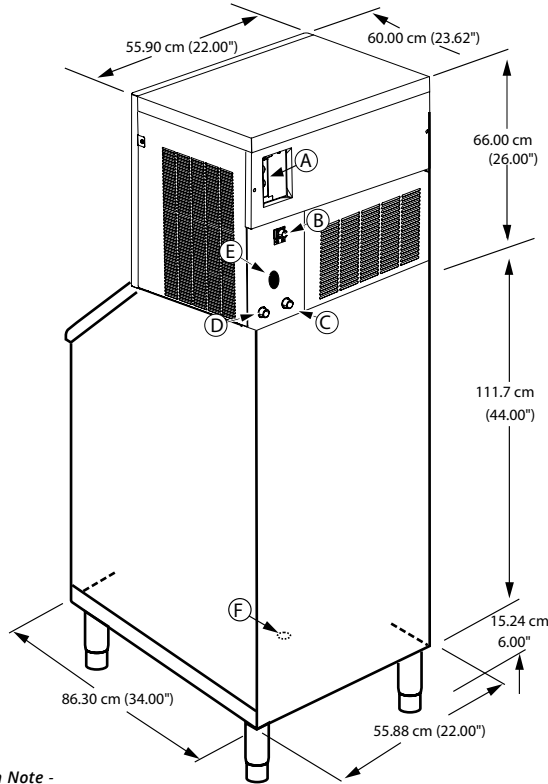

### Ice Shape

Nugget ice consists of small pieces ranging from 3/8" to 1/2" in width and length on average. Offers a 85% ice to water ratio with a soft, chewable texture while still providing maximum cooling effect and great dispensibility.

**RNK-0320 on D-420**

**Installation Note -**  
 Minimum installation clearance:  
 Top/sides: 20.32cm (8"),  
 Back: 12.70cm (5").

**Dispenser Note -**  
 Verify with the dispenser manufacturer that the correct agitator and deflector kit for nugget ice dispensing is included with your dispenser purchase. Use 22.86cm Discharge Tube for dispenser applications (ships standard with the ice machine).