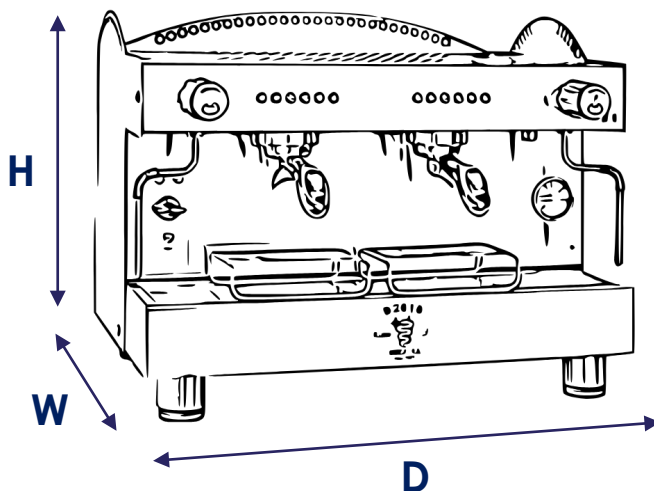

FULLY AUTOMATIC COFFEE MACHINES

MADE IN ITALY

B2016DE

Standard Features

- Heavy Duty 304 Stainless-Steel Construction
- Removable Stainless-Steel Grids
- Allows cups up to 5" tall
- Each Group is Programmable
Up to 4 Different Coffee Doses
- Thermostatically Controlled Groups
- Built-in Volumetric Motor Pump
- Connected directly to the water source
- Copper Boiler
- Water Filter Included
- Hot water faucet
- Included in the Box along with the full unit pictured:

B2016DE2IS7

All 3 B2016DE Models: (1) group cleaning brush, (1) handle with 2 spouts, (1) measuring spoon, (1) filter 14 gr, (1) filter 7 gr, (1) plastic tamper, (1) blind filter, (1) water filter, (1) head mounting water filter

Additional with the B2016DE2IS7: (1) handle with 1 spout

Additional with the B2016DE3IS7: (2) handles with 1 spout

B2016DE1IS7

B2016DE3IS7

1-year parts and labor warranty (US Only)

ampto.com

SPECIFICATIONS			
	B2016DE1IS7	B2016DE2IS7	B2016DE3IS7
No. of Groups	1	2	3
Boiler	1.3 Gal (5 L)	2.9 Gal (11 L)	4.5 Gal (17 L)
Inlet Connection	G 3/8"		
Outlet Connection	G 3/4"		
Power Supply	220V/50-60Hz/1ph		
Power Supply (W)	2000-2200	3000-3250	5000-5250
Amps	11.1	16.4	26.5
Plug / Connection	Wire - No Plug		
Product Dimensions WxDxH	22.4" x 21.6" x 20.2"	29.5" x 21.6" x 20.2"	35" x 19.6" x 20.5"
Shipping Dimensions WxDxH	25" x 24" x 27"	31" x 25" x 28"	38" x 25" x 28"
Weight (lbs)	123	158	192