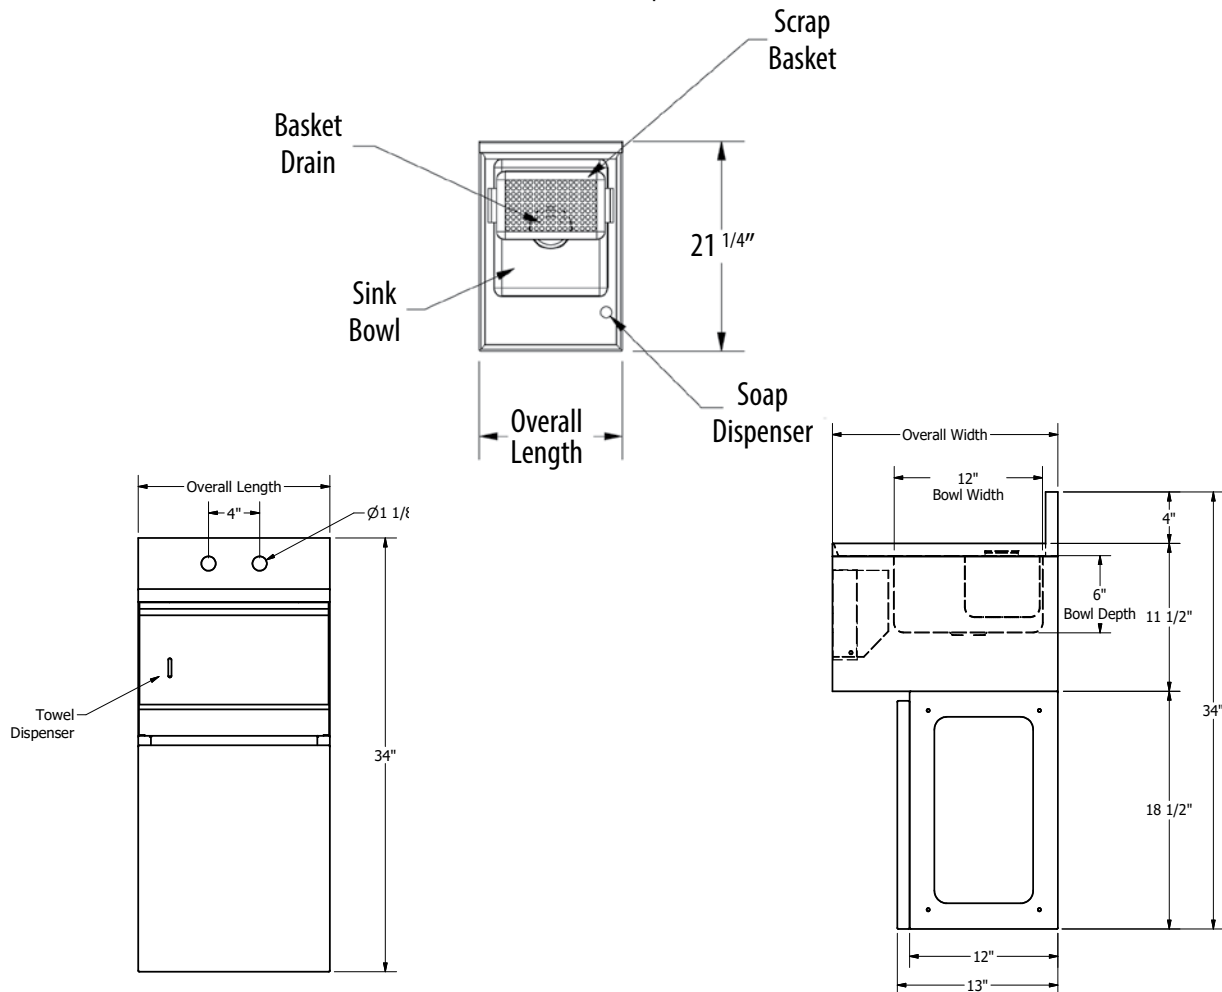

Underbar Dump Sink w/ Soap & Towel Dispenser

**Stainless Steel Underbar Dump Sinks
(21" Front to Back Units)**

Use your smart phone to scan the above QR code to visit our website:
www.bk-resources.com

Features:

- Strainer Basket
- BK-UCSD-1 Soap Dispenser
- BKDR-2 Basket Drain
- Towel Dispenser

Material:

- T-304 18 ga. Stainless Steel
- S/S Legs
- Adjustable High Impact Corrosion Resistant Feet

Part Number	Unit Size (l x w x h)	Faucet Mount	Faucet Included	Overall Length	Product Weight (lbs)
UBB-21-1012HST-12	12 1/2" x 21 1/4" x 34"	Splash	N/A	12 1/2"	43
UBB-21-1012HST-12-P-G	12 1/2" x 21 1/4" x 34"	Splash	BKF-W2-3G-G	12 1/2"	45
UBB-21-1012HST-15	15 1/2" x 21 1/4" x 34"	Splash	N/A	15 1/2"	46
UBB-21-1012HST-15-P-G	15 1/2" x 21 1/4" x 34"	Splash	BKF-W2-3G-G	15 1/2"	48