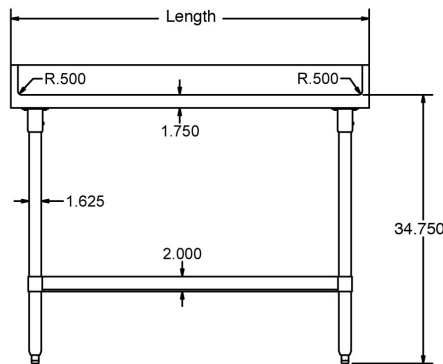

MBTS Series: Stainless Steel Legs & Undershelf

- 1 3/4" Thick Hard Maple Bakers Top
- Stainless Steel Legs & Adjustable Undershelf
- Adjustable Stainless Steel Feet

PRODUCT DATA SHEET

RESOURCES

MBTG Series

Galv. Legs & Undershelf

| Length | Product | | Product | |
|--------|-----------|--------------|-----------|--------------|
| | 30" Width | Weight (lbs) | 36" Width | Weight (lbs) |
| 48" | MBTG-4830 | 141.00 | MBTG-4836 | 147.00 |
| 60" | MBTG-6030 | 164.00 | MBTG-6036 | 174.00 |
| 72" | MBTG-7230 | 190.00 | MBTG-7236 | 202.00 |
| 96" | MBTG-9630 | 241.50 | MBTG-9636 | 241.50 |

MBTS Series

S/S Legs & Undershelf

| Length | Product | | Product | |
|--------|-----------|--------------|-----------|--------------|
| | 30" Width | Weight (lbs) | 36" Width | Weight (lbs) |
| 48" | MBTS-4830 | 142.50 | MBTS-4836 | 155.00 |
| 60" | MBTS-6030 | 169.00 | MBTS-6036 | 182.00 |
| 72" | MBTS-7230 | 194.00 | MBTS-7236 | 210.00 |
| 96" | MBTS-9630 | 249.00 | MBTS-9636 | 262.00 |

Replacement Tops Only

| Part # | Size: (l x w) | Product Weight (lbs) | Part # | Size: (l x w) | Product Weight (lbs) |
|----------|---------------|----------------------|----------|---------------|----------------------|
| MBT-4830 | 48" x 30" | 106.00 | MBT-4836 | 48" x 36" | 147.00 |
| MBT-6030 | 60" x 30" | 127.00 | MBT-6036 | 60" x 36" | 174.00 |
| MBT-7230 | 72" x 30" | 149.00 | MBT-7236 | 72" x 36" | 202.00 |
| MBT-9630 | 96" x 30" | 192.00 | MBT-9636 | 96" x 36" | 241.50 |