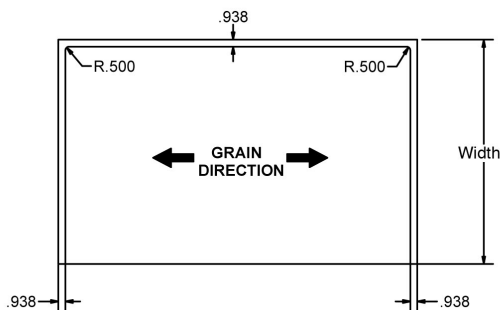

MBTS Series

S/S Legs & Undershelf

Length	Product		Product	
	30" Width	Weight (lbs)	36" Width	Weight (lbs)
48"	MBTS-4830	142.50	MBTS-4836	155.00
60"	MBTS-6030	169.00	MBTS-6036	182.00
72"	MBTS-7230	194.00	MBTS-7236	210.00
96"	MBTS-9630	249.00	MBTS-9636	262.00