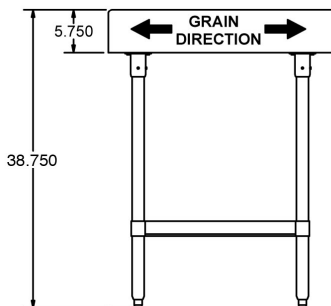

MBTS Series: Stainless Steel Legs & Undershelf

- 1 3/4" Thick Hard Maple Bakers Top
- Stainless Steel Legs & Adjustable Undershelf
- Adjustable Stainless Steel Feet

PRODUCT DATA SHEET

RESOURCES

MBTG Series

Galv. Legs & Undershelf

| Length | Product | | Product | |
|--------|-----------|--------------|-----------|--------------|
| | 30" Width | Weight (lbs) | 36" Width | Weight (lbs) |
| 48" | MBTG-4830 | 141.00 | MBTG-4836 | 147.00 |
| 60" | MBTG-6030 | 164.00 | MBTG-6036 | 174.00 |
| 72" | MBTG-7230 | 190.00 | MBTG-7236 | 202.00 |
| 96" | MBTG-9630 | 241.50 | MBTG-9636 | 241.50 |

MBTS Series

S/S Legs & Undershelf

| Length | Product | | Product | |
|--------|-----------|--------------|-----------|--------------|
| | 30" Width | Weight (lbs) | 36" Width | Weight (lbs) |
| 48" | MBTS-4830 | 142.50 | MBTS-4836 | 155.00 |
| 60" | MBTS-6030 | 169.00 | MBTS-6036 | 182.00 |
| 72" | MBTS-7230 | 194.00 | MBTS-7236 | 210.00 |
| 96" | MBTS-9630 | 249.00 | MBTS-9636 | 262.00 |

Replacement Tops Only

| Part # | Size: (l x w) | Product Weight (lbs) | Part # | Size: (l x w) | Product Weight (lbs) |
|----------|---------------|----------------------|----------|---------------|----------------------|
| MBT-4830 | 48" x 30" | 106.00 | MBT-4836 | 48" x 36" | 147.00 |
| MBT-6030 | 60" x 30" | 127.00 | MBT-6036 | 60" x 36" | 174.00 |
| MBT-7230 | 72" x 30" | 149.00 | MBT-7236 | 72" x 36" | 202.00 |
| MBT-9630 | 96" x 30" | 192.00 | MBT-9636 | 96" x 36" | 241.50 |