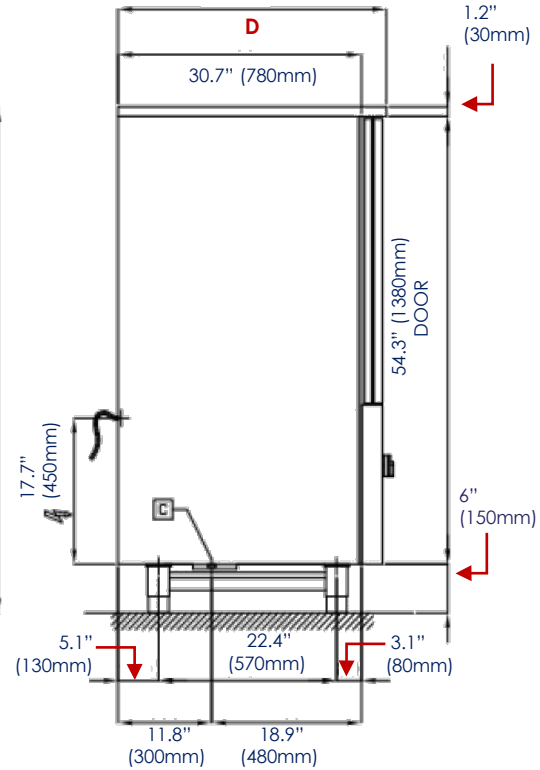

ABT-15US

ABT-5US

1-year parts and labor warranty (US Only)

ABT-5US

FRONT VIEW

SIDE VIEW

TOP VIEW

SPECIFICATIONS			
	ABT-5US	ABT-10US	ABT-15US
Tray Capacity 26" x 18" (66 x 45.7 cm)	5	10	15
Max Load for Trays	55 lbs (25 Kg)		
Chamber Temperature	203/-40°F		
Refrigerant	R404A	R449A	
Yield with ambient temperature of +30°C (86°F) loading sample according to EN 17032:2018	149°F / 37.4°F = 57 lbs (65°C / 3°C = 25.9 Kg) 149°F / -0.4°F = 35 lbs (65°C / -18°C = 15.9 Kg)	149°F / 37.4°F = 75 lbs (65°C / 3°C = 34 Kg) 149°F / -0.4°F = 48.5 lbs (65°C / -18°C = 22 Kg)	149°F / 37.4°F = 110 lbs (65°C / 3°C = 50 Kg) 149°F / -0.4°F = 83.7 lbs (65°C / -18°C = 38 Kg)
Water Evaporation	With Manual Tray		
Power Supply	110V/60Hz/1ph	220V/60Hz/1ph	220V/60Hz/3ph
Amps	13	14	10
Plug / Connection	NEMA 5-20P	NEMA 6-20P	No Plug - No Cord
Net Weight	272 lbs (123.4 Kg)	381 lbs (172.8 Kg)	500 lbs (226.8 Kg)
Product Dim. (WxDxH)	33 7/8" x 33 7/8" x 37 3/4" (86 x 86 x 95.9 cm)	33 7/8" x 33 7/8" x 61 3/8" (86 x 86 x 155.9 cm)	33 7/8" x 33 7/8" x 74 7/8" (86 x 86 x 190.2 cm)
Shipping Weight (lbs)	277	406	552
Shipping Dim. (WxDxH)	37" x 37" x 44"	37" x 37" x 67.5"	37" x 37" x 87"
Accessories (not included)	Shelf 22.4" x 17.5" Casters kit 4" diameter each		

No Plug
No Cord

AMPTO is continuously improving products. Specifications are subject to change without notice.

FRONT VIEW

SIDE VIEW

ABT-10US

TOP VIEW

ABT-10US & ABT-15US

ABT-15US