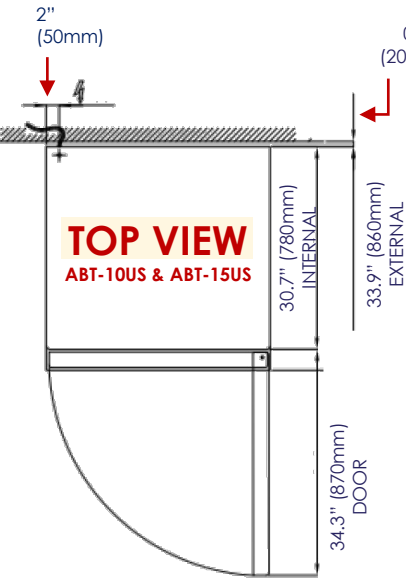

ABT-15US

ABT-5US

1-year parts and labor warranty (US Only)

ABT-5US

FRONT VIEW

SIDE VIEW

TOP VIEW

SPECIFICATIONS			
	ABT-5US	ABT-10US	ABT-15US
Tray Capacity 26" x 18" (66 x 45.7 cm)	5	10	15
Max Load for Trays	55 lbs (25 Kg)		
Chamber Temperature	203/-40°F		
Refrigerant	R404A	R449A	
Yield with ambient temperature of +30°C (86°F) loading sample according to EN 17032:2018	149°F / 37.4°F = 57 lbs (65°C / 3°C = 25.9 Kg) 149°F / -0.4°F = 35 lbs (65°C / -18°C = 15.9 Kg)	149°F / 37.4°F = 75 lbs (65°C / 3°C = 34 Kg) 149°F / -0.4°F = 48.5 lbs (65°C / -18°C = 22 Kg)	149°F / 37.4°F = 110 lbs (65°C / 3°C = 50 Kg) 149°F / -0.4°F = 83.7 lbs (65°C / -18°C = 38 Kg)
Water Evaporation	With Manual Tray		
Power Supply	110V/60Hz/1ph	220V/60Hz/1ph	220V/60Hz/3ph
Amps	13	14	10
Plug / Connection	NEMA 5-20P	NEMA 6-20P	No Plug - No Cord
Net Weight	272 lbs (123.4 Kg)	381 lbs (172.8 Kg)	500 lbs (226.8 Kg)
Product Dim. (WxDxH)	33 7/8" x 33 7/8" x 37 3/4" (86 x 86 x 95.9 cm)	33 7/8" x 33 7/8" x 61 3/8" (86 x 86 x 155.9 cm)	33 7/8" x 33 7/8" x 74 7/8" (86 x 86 x 190.2 cm)
Shipping Weight (lbs)	277	406	552
Shipping Dim. (WxDxH)	37" x 37" x 44"	37" x 37" x 67.5"	37" x 37" x 87"
Accessories (not included)	Shelf 22.4" x 17.5" Casters kit 4" diameter each		

No Plug
No Cord

AMPTO is continuously improving products. Specifications are subject to change without notice.

FRONT VIEW

SIDE VIEW

ABT-10US

TOP VIEW

ABT-10US & ABT-15US

ABT-15US