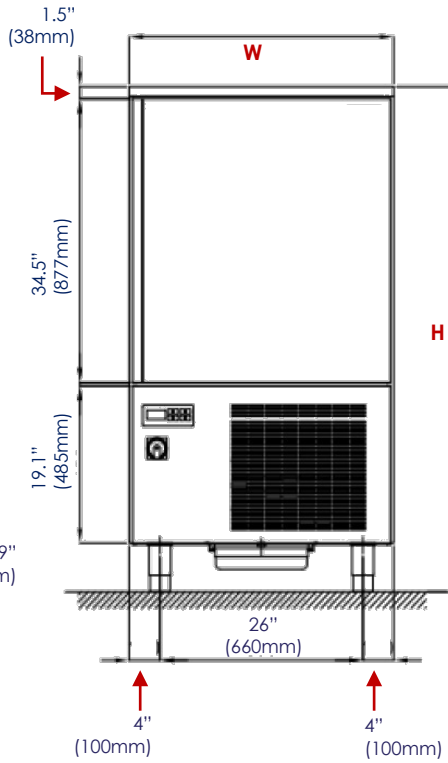

FRONT VIEW

SIDE VIEW

ABT-10US