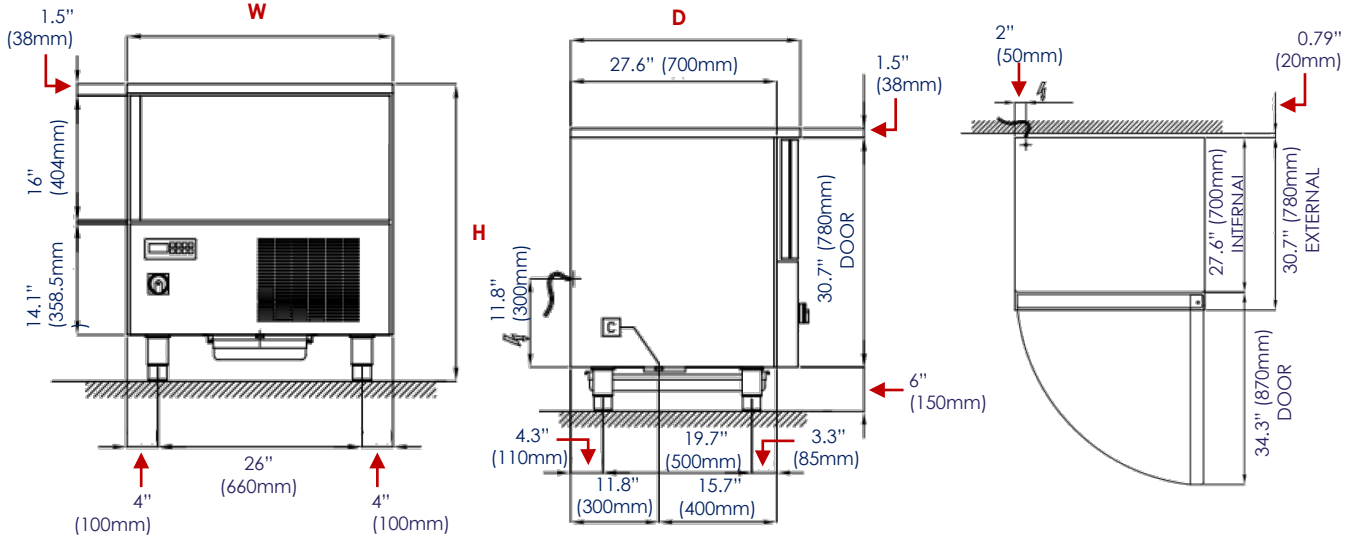

MADE IN ITALY

Models:

ABT-5US / ABT-10US / ABT-15US

Standard Features

- Stainless Steel Construction
- Working Cycle by time or by Core-Probe (included)
- Automatic Defrost System with ability to Pause
- Support for Trays included:
GN1/1 Trays and 18" x 26"
- Trays Not Included
- Chilling Cycle Internal Temperature from 158°F to 37.4°F in 90 min approx.
- Freezing Cycle Internal Temperature from 158°F to -0.4°F in 240 min approx.
- Trays Pitch 2 1/16" (52.5 mm)
- Calculated in ambient temperature of 89.6°F; Evap -14°F; Cond 113°F and 50% Relative Humidity
- Optional Accessory: RGMM0094 Set of Casters

ABT-15US

ABT-5US

1-year parts and labor warranty (US Only)

ABT-5US

FRONT VIEW

SIDE VIEW

TOP VIEW

SPECIFICATIONS			
	ABT-5US	ABT-10US	ABT-15US
Tray Capacity 26" x 18" (66 x 45.7 cm)	5	10	15
Max Load for Trays	55 lbs (25 Kg)		
Chamber Temperature	203/-40°F		
Refrigerant	R404A	R449A	
Yield with ambient temperature of +30°C (86°F) loading sample according to EN 17032:2018	149°F / 37.4°F = 57 lbs (65°C / 3°C = 25.9 Kg) 149°F / -0.4°F = 35 lbs (65°C / -18°C = 15.9 Kg)	149°F / 37.4°F = 75 lbs (65°C / 3°C = 34 Kg) 149°F / -0.4°F = 48.5 lbs (65°C / -18°C = 22 Kg)	149°F / 37.4°F = 110 lbs (65°C / 3°C = 50 Kg) 149°F / -0.4°F = 83.7 lbs (65°C / -18°C = 38 Kg)
Water Evaporation	With Manual Tray		
Power Supply	110V/60Hz/1ph	220V/60Hz/1ph	220V/60Hz/3ph
Amps	13	14	10
Plug / Connection	NEMA 5-20P	NEMA 6-20P	No Plug - No Cord
Net Weight	272 lbs (123.4 Kg)	381 lbs (172.8 Kg)	500 lbs (226.8 Kg)
Product Dim. (WxDxH)	33 7/8" x 33 7/8" x 37 3/4" (86 x 86 x 95.9 cm)	33 7/8" x 33 7/8" x 61 3/8" (86 x 86 x 155.9 cm)	33 7/8" x 33 7/8" x 74 7/8" (86 x 86 x 190.2 cm)
Shipping Weight (lbs)	277	406	552
Shipping Dim. (WxDxH)	37" x 37" x 44"	37" x 37" x 67.5"	37" x 37" x 87"
Accessories (not included)	Shelf 22.4" x 17.5" Casters kit 4" diameter each		