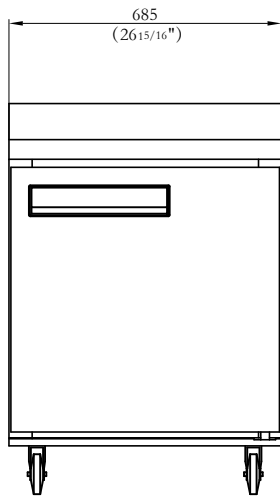

Plan View

ELEVATION