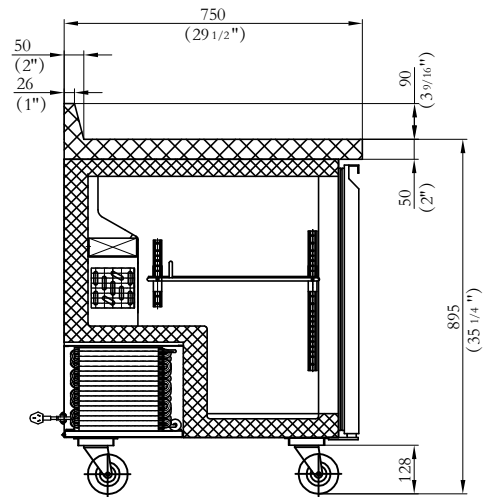

SECTION VIEW