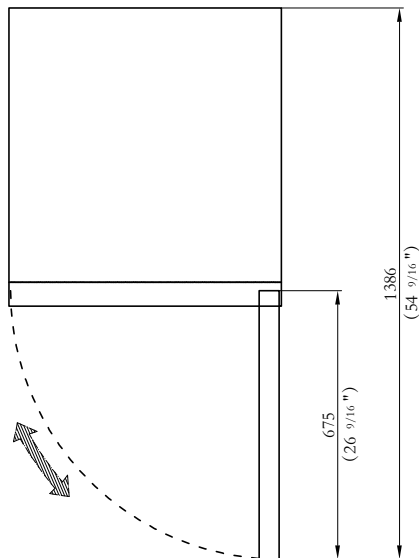

PLAN

CERTIFICATIONS

Intertek

Intertek

706 Eastern Parkway STE 1G, Brooklyn NY 11213
718-576-6342
info@koolmore.com