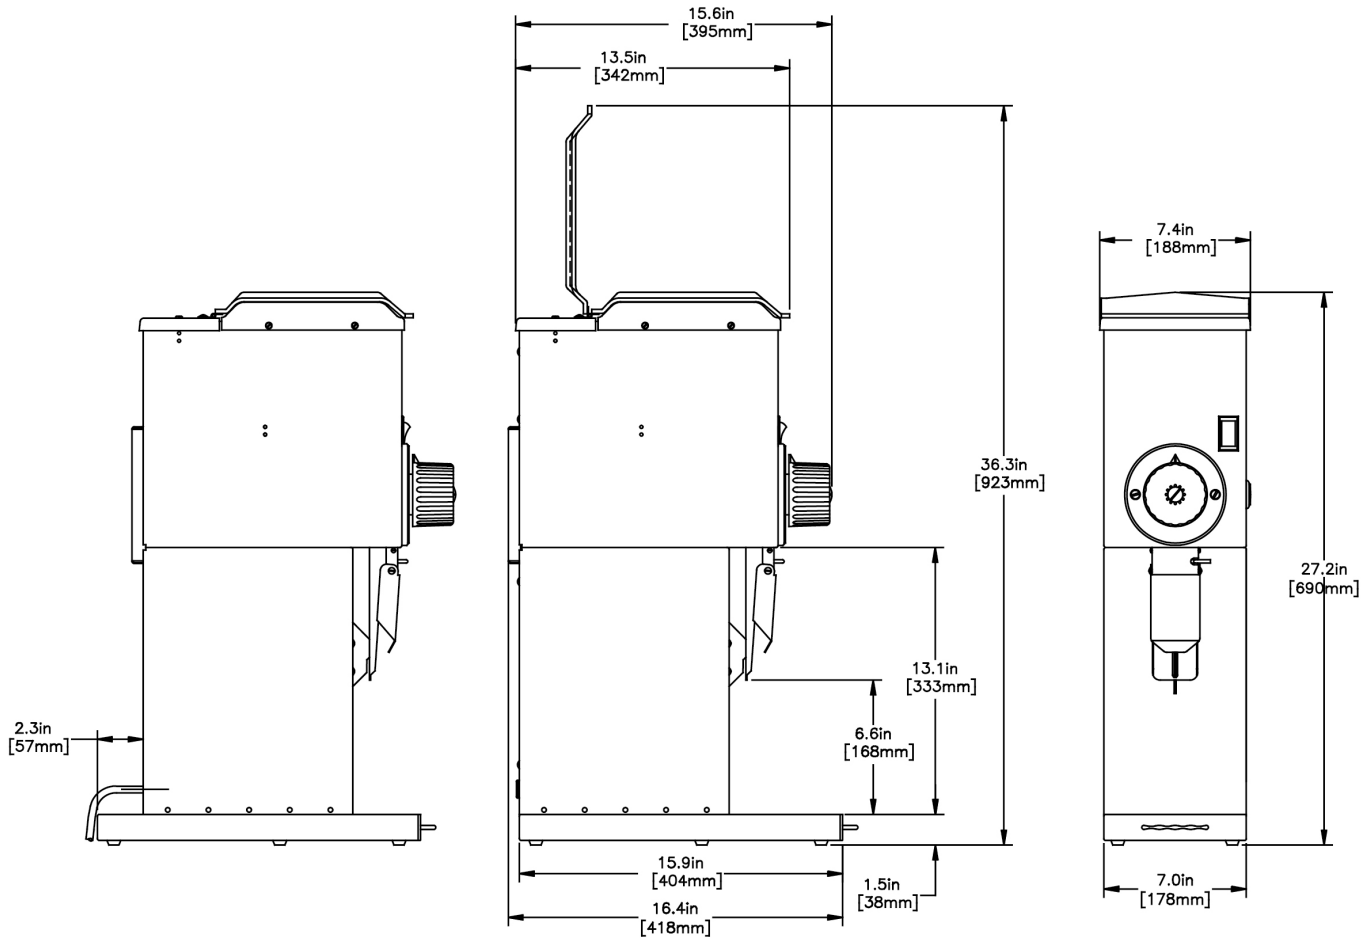

Servers and airpots sold separately

Agency:

Specifications

Product #: 22100.0001

Finish: Red

Hoppers: One

Hopper Capacity: 3.00 lbs (1.361 kgs)

Additional Features

Created on:
09/05/2017

Unit			Shipping					
	Width	Height	Depth	Width	Height	Depth	Weight	Volume
English	7.4 in.	27.2 in.	16.0 in.	-	-	-	55.950 lbs	4.472 ft ³
Metric	18.8 cm	69.1 cm	40.6 cm	-	-	-	25.379 kgs	0.127 m ³