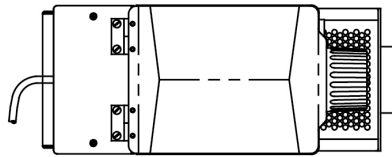

PSI	kPa	Fitting Supplied	Water Flow Required (GPM)
-	-	-	-

CAD Drawings

2D	Revit	KLC
●		

BUNN® reserves the right to change specifications and product design without notice. Such revisions do not entitle the buyer to corresponding changes, improvements, additions or replacements for previously purchased equipment. For most current specifications and other info visit bunn.com.

Created on:
09/05/2017

Unit			Shipping					
	Width	Height	Depth	Width	Height	Depth	Weight	Volume
English	7.4 in.	27.2 in.	16.0 in.	-	-	-	55.950 lbs	4.472 ft ³
Metric	18.8 cm	69.1 cm	40.6 cm	-	-	-	25.379 kgs	0.127 m ³