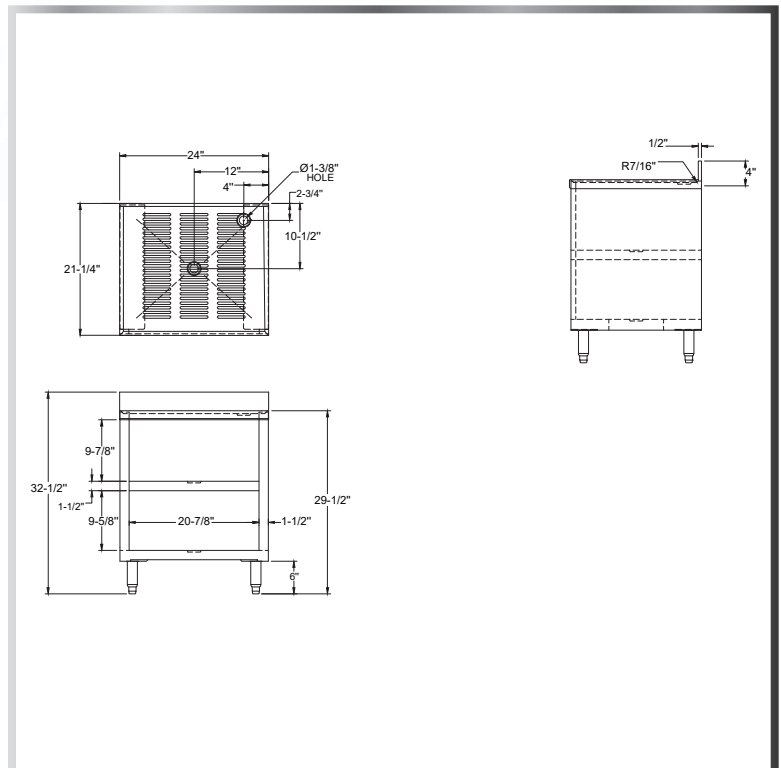

### MATERIALS

- 18 Gauge 304 Series Stainless Steel; Fabricated
- Stainless Steel Adjustable Bullet Feet

### FEATURES

- Ribbed Drainboard
  - 4" Backsplash

MODEL NUMBER	LENGTH	WIDTH	NUMBER OF RACKS
GRC24-2	24"	21-1/4"	2