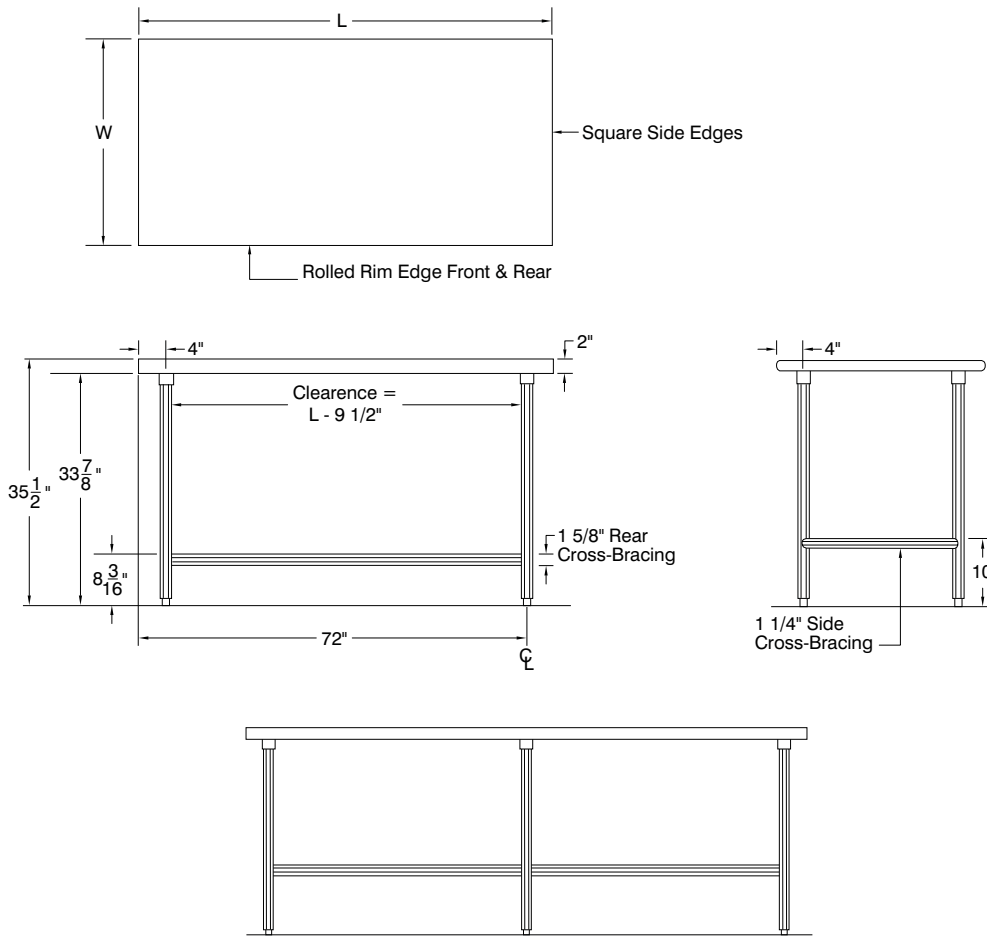

DIMENSIONS and SPECIFICATIONS

ALL DIMENSIONS ARE TYPICAL TOL ± .500"

All Units Shipped Unassembled (KD) for Reduced Shipping Costs.

PREMIUM Series - Flat Top - OPEN BASE Style TSS & TGLG Series

Units 8 ft. and larger are furnished with six (6) legs

TSS-Series: Stainless Steel Legs & Cross-Bracing

L	24" Wide	Wt.	30" Wide	Wt.	36" Wide	Wt.
30"	TSS-240	42 lbs.	TSS-300	52 lbs.		
24"	TSS-242	25 lbs.	TSS-302	47 lbs.	TSS-362	70 lbs.
36"	TSS-243	53 lbs.	TSS-303	59 lbs.	TSS-363	75 lbs.
48"	TSS-244	64 lbs.	TSS-304	72 lbs.	TSS-364	85 lbs.
60"	TSS-245	74 lbs.	TSS-305	85 lbs.	TSS-365	96 lbs.
72"	TSS-246	85 lbs.	TSS-306	93 lbs.	TSS-366	108 lbs.
84"	TSS-247	103 lbs.	TSS-307	113 lbs.	TSS-367	127 lbs.
96"	TSS-248	114 lbs.	TSS-308	126 lbs.	TSS-368	140 lbs.
108"	TSS-249	130 lbs.	TSS-309	150 lbs.	TSS-369	165 lbs.
120"	TSS-2410	227 lbs.	TSS-3010	261 lbs.	TSS-3610	261 lbs.
132"	TSS-2411	251 lbs.	TSS-3011	268 lbs.	TSS-3611	290 lbs.
144"	TSS-2412	266 lbs.	TSS-3012	283 lbs.	TSS-3612	305 lbs.

TGLG-Series: Galvanized Steel Legs & Cross-Bracing

L	24" Wide	Wt.	30" Wide	Wt.	36" Wide	Wt.
30"	TGLG-240	42 lbs.	TGLG-300	52 lbs.		
24"	TGLG-242	25 lbs.	TGLG-302	47 lbs.	TGLG-362	70 lbs.
36"	TGLG-243	53 lbs.	TGLG-303	59 lbs.	TGLG-363	75 lbs.
48"	TGLG-244	64 lbs.	TGLG-304	72 lbs.	TGLG-364	85 lbs.
60"	TGLG-245	74 lbs.	TGLG-305	85 lbs.	TGLG-365	96 lbs.
72"	TGLG-246	85 lbs.	TGLG-306	93 lbs.	TGLG-366	108 lbs.
84"	TGLG-247	103 lbs.	TGLG-307	113 lbs.	TGLG-367	127 lbs.
96"	TGLG-248	114 lbs.	TGLG-308	126 lbs.	TGLG-368	140 lbs.
108"	TGLG-249	130 lbs.	TGLG-309	150 lbs.	TGLG-369	165 lbs.
120"	TGLG-2410	227 lbs.	TGLG-3010	261 lbs.	TGLG-3610	261 lbs.
132"	TGLG-2411	251 lbs.	TGLG-3011	268 lbs.	TGLG-3611	290 lbs.
144"	TGLG-2412	266 lbs.	TGLG-3012	283 lbs.	TGLG-3612	305 lbs.