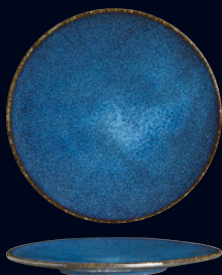

Round Tray **6415MY020** D 11 1/4" **6413MY021** D 6"

Coupe Plate
MY009 D 11 1/4"
MY008 D 9 1/2"
MY007 D 6"

Deep Coupe Plate
Embossed
MY025 D 6 1/4"
H 1 1/4"

Coupe Bowl
MY022 D 11 1/4" H 1 3/4" (50 1/2 oz)
MY012 D 10 1/4" H 1 5/8" (38 oz)
MY011 D 8 1/4" H 1 5/8" (24 1/2 oz)

Rimmed Coupe Bowl
MY015 D 9 5/8" H 2 5/8" (3 3/4 oz Well) (54 oz Full)
MY014 D 8" H 2 3/8" (1 1/2 oz Well) (31 1/4 oz Full)
MY013 D 6 1/2" H 2" (1 1/4 oz Well) (15 1/2 oz Full)

Bowl
MY032 D 5 3/4" H 3" (22 oz)
MY031 D 4 3/4" H 2 3/8" (14 oz)
MY030 D 4 1/8" H 1 7/8" (9 oz)

Round Tray
6415MY020* D 11 1/4"
6415MY021* D 6"

Square Tray
6415MY016* L W 11 1/4"
6415MY017* L W 6 1/4"

Rectangle Tray
6415MY018* L 11 1/4" W 5 1/2"
6415MY019* L 6 1/4" W 3"

Cup
MY028** Coffee L 4 3/8" W 3 1/2" H 2 5/8" (8 oz)
MY026** Espresso L 3 1/4" W 2 1/2" H 1 7/8" (3 oz)
Coupe Saucer
MY029** D 6" (Fits MY028)
MY027** D 4 1/2" (Fits MY026)

*Available in Lichen Only **Available in Indigo and Lichen Only

D=Diameter L=Length W=Width H=Height • All Products are Measured at Max Capacity (oz) For further details contact your customer service rep.