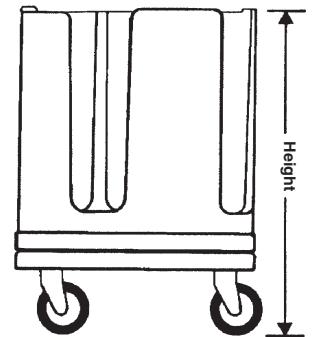

16.23

We put space to work.

Fixed Polymer "Poker Chip" Dish Dolly — PCD Series

Specifications

- **Material:** High-density polymer containing Microban Antimicrobial product protection.
- **Construction:** Seamless, molded polymer construction, equipped with handgrips on all four sides.
- **Casters:** Four B5DN swivel casters (two with brakes). Ball bearing swivel; ball bearing axle. Nickel-plated, pre-lubricated casters with neoprene tires. Casters are bolted to an internal metal support plate.
- **Protective Cover:** Standard heavy-duty 6-mil

Dimensions & Capacities

Model No.	Height		Width/Depth		Dish Columns Per Unit	Approx. Dishes Per Column*	Approx. Dishes Per Unit*	Maximum Dish Diameter Round		Maximum Dish Diameter Square		Approx. Pkg. Wt.	
	(in.)	(mm)	(in.)	(mm)				(in.)	(mm)	(in.)	(mm)	(lbs.)	(kg)
PCD5	31 ¹⁵ / ₁₆	812	24 ¹ / ₁₆	612	9	40-60	360-540	5 ⁵ / ₈	145	4 ¹ / ₄	108	61	27.7
PCD7	31 ¹⁵ / ₁₆	812	27 ¹³ / ₁₆	707	9	40-60	360-540	6 ⁷ / ₈	175	5	127	72	32.7
PCD8	31 ¹⁵ / ₁₆	812	21 ¹ / ₂	547	4	60	240	8 ¹ / ₄	210	6	153	51	23.1
PCD9	31 ¹⁵ / ₁₆	812	23 ¹⁵ / ₁₆	609	4	60	240	9 ¹ / ₂	240	6 ⁷ / ₈	175	56	25.4
PCD11	31 ¹⁵ / ₁₆	812	26 ¹⁵ / ₁₆	685	4	60	240	11	280	8	204	65	29.5
PCD12	31 ¹⁵ / ₁₆	812	30 ¹ / ₈	766	4	60	240	12 ⁵ / ₈	320	9 ¹ / ₈	232	70	31.9