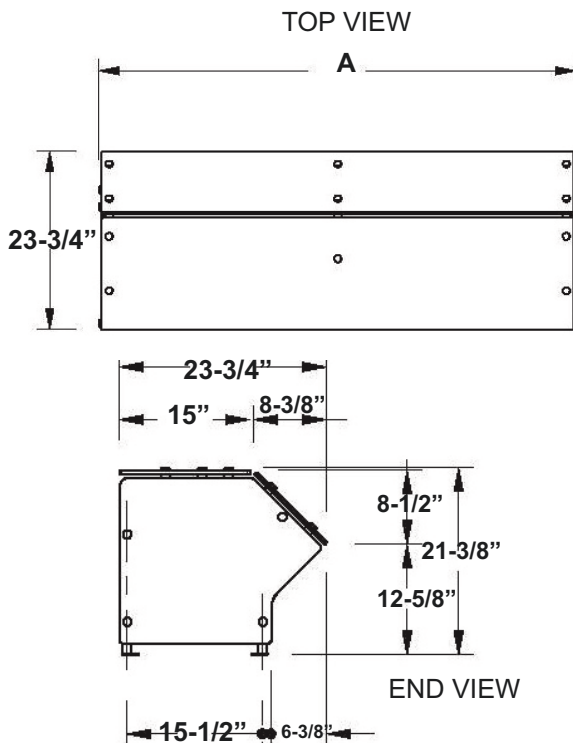

Item No.: _____

Quantity: _____

CSG - CUSTOM FOOD GUARDS

CUSTOM FOOD GUARD

CSG - SERIES
Buffet Canopy, Deep Self Service

- CSG-1L
- CSG-2L
- CSG-3L
- CSG-4L
- CSG-5L
- CSG-6L

SPECIFICATIONS

Sneeze guard is constructed from 1" DIA. Stainless steel tubing formed, welded & polished to a uniform finish, mounting hardware & adaptor spacer made of type 316 stainless steel, front & top panels of 3/8" thick tempered glass, (2) 1/4" thick tempered end panels, all tempered glass panels have radius corners & polished edges, easily removable/replaceable, unit is supplied with stainless steel flange feet for ease of mounting to any countertop.

ACCESSORIES

- CSG-FL - LED lights
- CSG-FW - Food warmer
- CSG-FWL - Food warmer with incandescent lights
- CSG-PC - Powder coating

MODEL SIZE	LENGTH "A"	WT (LBS.)
1	23-7/8" (60.64cm)	70 (31.75kg)
2	36-1/8" (91.75cm)	90 (40.82kg)
3	49-7/8" (126.68cm)	110 (49.89kg)
4	63-5/8" (161.60cm)	130 (58.96kg)
5	77-3/8" (196.53cm)	150 (68.03kg)
6	91-1/8" (231.45cm)	170 (77.1kg)