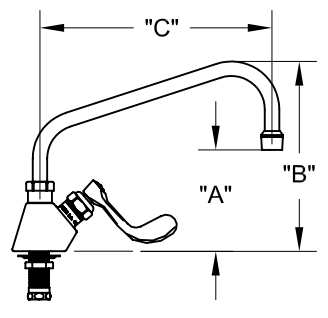

SINGLE DECK DUAL CONTROL FAUCET W/ LEVER HANDLES

SINGLE DECK DUAL CONTROL FAUCET W/ WRIST HANDLES

ROUGH-IN:

PRODUCT NAME: STAINLESS STEEL SINGLE DECK FAUCET

MODEL:

- 58009 W/ 6" SWING SPOUT W/ LEVER HANDLES
- 58017 W/ 8" SWING SPOUT W/ LEVER HANDLES
- 58025 W/ 10" SWING SPOUT W/ LEVER HANDLES
- 58033 W/ 12" SWING SPOUT W/ LEVER HANDLES
- 58041 W/ 14" SWING SPOUT W/ LEVER HANDLES
- 58068 W/ 16" SWING SPOUT W/ LEVER HANDLES
- 58181 W/ 6" SWING SPOUT W/ WRIST HANDLES
- 58203 W/ 8" SWING SPOUT W/ WRIST HANDLES
- 58211 W/ 10" SWING SPOUT W/ WRIST HANDLES
- 58238 W/ 12" SWING SPOUT W/ WRIST HANDLES
- 58246 W/ 14" SWING SPOUT W/ WRIST HANDLES
- 58254 W/ 16" SWING SPOUT W/ WRIST HANDLES

FEATURES

- CONTROL VALVE
- * SINGLE DECK
 - * STAINLESS STEEL CONSTRUCTION
 - * SWIVEL SEAT DISK
 - * HOT SIDE STEM - RIGHT HAND
 - * COLD SIDE STEM - LEFT HAND
 - * LEVER HANDLES OR WRIST HANDLES

SYSTEM LIMITS

- * TEMP: 40°F MIN. TO 140°F MAX. STATIC
- * PRESSURE 200 PSI MAX.
- * 2.20 GPM AT 80 PSI

SHIPPING WEIGHT

- * 4.75 LBS

* NSF 61-9 APPROVED & LISTED
www.truesdail.com

| MODELS | DIM "A" | DIM "B" | DIM "C" |
|----------------|---------------------|---------------------|----------------|
| 58009 58181 | 3" [76.2mm] | 6-5/8" [168.3mm] | 6" [152mm] |
| 58017 58203 | 3-1/4" [82.6mm] | 7-1/8" [181.0mm] | 8" [204mm] |
| 58025 58211 | 3-7/8" [98.4mm] | 7-5/8" [193.7mm] | 10" [254mm] |
| 58033 58238 | 4-1/2" [114.3mm] | 8-1/8" [206.4mm] | 12" [305mm] |
| 58041 58246 | 5-1/8" [130.2mm] | 9" [228.6mm] | 14" [356mm] |
| 58068 58254 | 5" [149.2mm] | 9-5/8" [244.5mm] | 16" [406mm] |