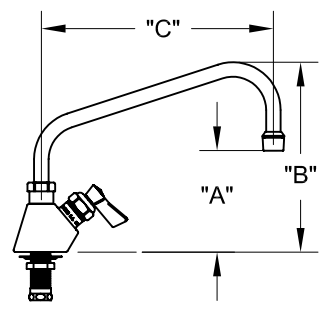

SINGLE DECK DUAL CONTROL FAUCET W/ LEVER HANDLES

SINGLE DECK DUAL CONTROL FAUCET W/ WRIST HANDLES

ROUGH-IN:

PRODUCT NAME: STAINLESS STEEL SINGLE DECK FAUCET

MODEL:

- 58009 W/ 6" SWING SPOUT W/ LEVER HANDLES
- 58017 W/ 8" SWING SPOUT W/ LEVER HANDLES
- 58025 W/ 10" SWING SPOUT W/ LEVER HANDLES
- 58033 W/ 12" SWING SPOUT W/ LEVER HANDLES
- 58041 W/ 14" SWING SPOUT W/ LEVER HANDLES
- 58068 W/ 16" SWING SPOUT W/ LEVER HANDLES
- 58181 W/ 6" SWING SPOUT W/ WRIST HANDLES
- 58203 W/ 8" SWING SPOUT W/ WRIST HANDLES
- 58211 W/ 10" SWING SPOUT W/ WRIST HANDLES
- 58238 W/ 12" SWING SPOUT W/ WRIST HANDLES
- 58246 W/ 14" SWING SPOUT W/ WRIST HANDLES
- 58254 W/ 16" SWING SPOUT W/ WRIST HANDLES

FEATURES

- CONTROL VALVE
- * SINGLE DECK
 - * STAINLESS STEEL CONSTRUCTION
 - * SWIVEL SEAT DISK
 - * HOT SIDE STEM - RIGHT HAND
 - * COLD SIDE STEM - LEFT HAND
 - * LEVER HANDLES OR WRIST HANDLES

SYSTEM LIMITS

- * TEMP: 40°F MIN. TO 140°F MAX. STATIC
- * PRESSURE 200 PSI MAX.
- * 2.20 GPM AT 80 PSI

SHIPPING WEIGHT

- * 4.75 LBS

* NSF 61-9 APPROVED & LISTED
www.truesdail.com

| MODELS | DIM "A" | DIM "B" | DIM "C" |
|----------------|---------------------|---------------------|----------------|
| 58009 58181 | 3" [76.2mm] | 6-5/8" [168.3mm] | 6" [152mm] |
| 58017 58203 | 3-1/4" [82.6mm] | 7-1/8" [181.0mm] | 8" [204mm] |
| 58025 58211 | 3-7/8" [98.4mm] | 7-5/8" [193.7mm] | 10" [254mm] |
| 58033 58238 | 4-1/2" [114.3mm] | 8-1/8" [206.4mm] | 12" [305mm] |
| 58041 58246 | 5-1/8" [130.2mm] | 9" [228.6mm] | 14" [356mm] |
| 58068 58254 | 5" [149.2mm] | 9-5/8" [244.5mm] | 16" [406mm] |