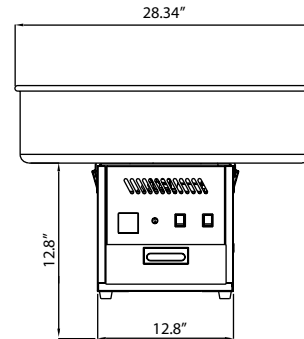

Cover sold separately

Features

- Four clasps to hold the stainless steel bowl for effortless cleaning and removal
- Front panel includes: display meter, speed adjuster and power switches
- Stainless steel drawer for quick access for equipment and tools
- Built in fuse for safety use
- Comes with a stainless steel scoop
- CE and ETL certified

LIMITED WARRANTY

PARTS AND LABOR
(Applied to Item 41336 & 41337 Only)

Authorized Dealer

FOOD EQUIPMENT

COUNTERTOP COTTON CANDY MAKER

20 1/2"/52cm Bowl

28.34"/72cm Bowl

TECHNICAL SPECIFICATIONS

ITEM NUMBER	41336	41337
BOWL SIZE	20.47"/52cm (Dia.), 6"/15.24cm (H)	28.34"/72cm (Dia.), 6"/15.24cm (H)
POWER	1.03 kw	1.03 kw
ELECTRICAL	110 V / 60 Hz / 1	110 V / 60 Hz / 1
OUTPUT	1.5 kg (3.3 lbs) / h	1.5 kg (3.3 lbs) / h
DIMENSIONS (DWH) (height of dome not included)	20.47" x 20.47" x 19.68"/ 52 x 52 x 50cm	28.34" x 28.34" x 19.68"/ 72 x 72 x 50cm
NET WEIGHT	12 kg / 26.4 lbs.	13 kg / 28.6 lbs.
GROSS WEIGHT	13 kg / 28.6 lbs.	14 kg / 30.8 lbs.