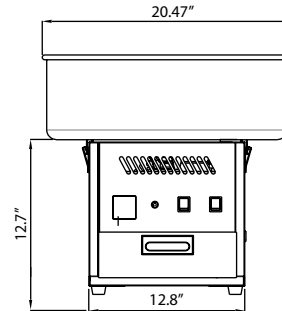

Cover sold separately

Features

- Four clasps to hold the stainless steel bowl for effortless cleaning and removal
- Front panel includes: display meter, speed adjuster and power switches
- Stainless steel drawer for quick access for equipment and tools
- Built in fuse for safety use
- Comes with a stainless steel scoop
- CE and ETL certified

LIMITED WARRANTY

PARTS AND LABOR
(Applied to Item 41336 & 41337 Only)

Authorized Dealer

FOOD EQUIPMENT

COUNTERTOP COTTON CANDY MAKER

20 1/2"/52cm Bowl

28.34"/72cm Bowl

TECHNICAL SPECIFICATIONS

ITEM NUMBER	41336	41337
BOWL SIZE	20.47"/52cm (Dia.), 6"/15.24cm (H)	28.34"/72cm (Dia.), 6"/15.24cm (H)
POWER	1.03 kw	1.03 kw
ELECTRICAL	110 V / 60 Hz / 1	110 V / 60 Hz / 1
OUTPUT	1.5 kg (3.3 lbs) / h	1.5 kg (3.3 lbs) / h
DIMENSIONS (DWH) (height of dome not included)	20.47" x 20.47" x 19.68"/ 52 x 52 x 50cm	28.34" x 28.34" x 19.68"/ 72 x 72 x 50cm
NET WEIGHT	12 kg / 26.4 lbs.	13 kg / 28.6 lbs.
GROSS WEIGHT	13 kg / 28.6 lbs.	14 kg / 30.8 lbs.