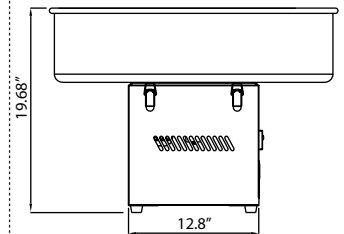

LIMITED WARRANTY

PARTS AND LABOR
(Applied to Item 41336 & 41337 Only)

Authorized Dealer

FOOD EQUIPMENT

COUNTERTOP COTTON CANDY MAKER

20 1/2"/52cm Bowl

28.34"/72cm Bowl

TECHNICAL SPECIFICATIONS

ITEM NUMBER	41336	41337
BOWL SIZE	20.47"/52cm (Dia.), 6"/15.24cm (H)	28.34"/72cm (Dia.), 6"/15.24cm (H)
POWER	1.03 kw	1.03 kw
ELECTRICAL	110 V / 60 Hz / 1	110 V / 60 Hz / 1
OUTPUT	1.5 kg (3.3 lbs) / h	1.5 kg (3.3 lbs) / h
DIMENSIONS (DWH) (height of dome not included)	20.47" x 20.47" x 19.68"/ 52 x 52 x 50cm	28.34" x 28.34" x 19.68"/ 72 x 72 x 50cm
NET WEIGHT	12 kg / 26.4 lbs.	13 kg / 28.6 lbs.
GROSS WEIGHT	13 kg / 28.6 lbs.	14 kg / 30.8 lbs.