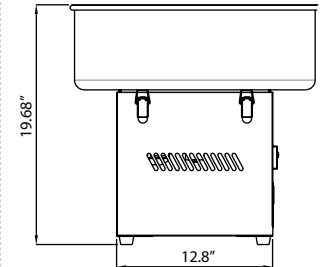

LIMITED WARRANTY

PARTS AND LABOR
(Applied to Item 41336 & 41337 Only)

Authorized Dealer

FOOD EQUIPMENT

COUNTERTOP COTTON CANDY MAKER

20 1/2"/52cm Bowl

28.34"/72cm Bowl

TECHNICAL SPECIFICATIONS

ITEM NUMBER	41336	41337
BOWL SIZE	20.47"/52cm (Dia.), 6"/15.24cm (H)	28.34"/72cm (Dia.), 6"/15.24cm (H)
POWER	1.03 kw	1.03 kw
ELECTRICAL	110 V / 60 Hz / 1	110 V / 60 Hz / 1
OUTPUT	1.5 kg (3.3 lbs) / h	1.5 kg (3.3 lbs) / h
DIMENSIONS (DWH) (height of dome not included)	20.47" x 20.47" x 19.68"/ 52 x 52 x 50cm	28.34" x 28.34" x 19.68"/ 72 x 72 x 50cm
NET WEIGHT	12 kg / 26.4 lbs.	13 kg / 28.6 lbs.
GROSS WEIGHT	13 kg / 28.6 lbs.	14 kg / 30.8 lbs.