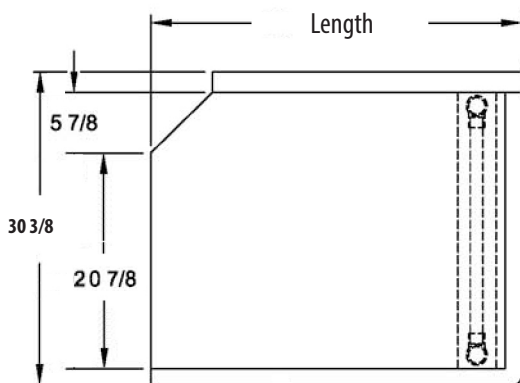

### Features:

- 1 5/8" Rolled Edge
- 10" Backsplash
- Front to Back End Bracing
- 30 3/8" O.A. Front to Back

### Options:

- S/S Slant Rack Shelf
- Upgraded Bullet Feet

### Material:

- T-304 16 ga. Stainless Steel Top
- Stainless Steel Legs & Bracing
- Adjustable S/S Over Plastic Bullet Feet

Length	Model
26"	BKCDT6-26-R-SS
	BKCDT6-26-L-SS
36"	BKCDT6-36-R-SS
	BKCDT6-36-L-SS
48"	BKCDT6-48-R-SS
	BKCDT6-48-L-SS
60"	BKCDT6-60-R-SS
	BKCDT6-60-L-SS
72"	BKCDT6-72-R-SS
	BKCDT6-72-L-SS