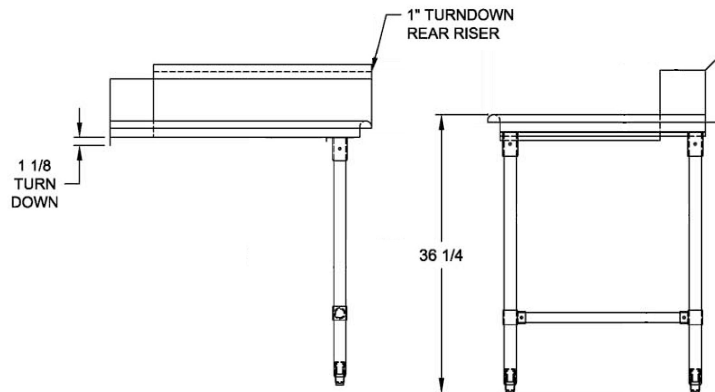

### Options:

- S/S Slant Rack Shelf
- Upgraded Bullet Feet

### Material:

- T-304 16 ga. Stainless Steel Top
- Stainless Steel Legs & Bracing
- Adjustable S/S Over Plastic Bullet Feet

Length	Model
26"	BKCDT6-26-R-SS
	BKCDT6-26-L-SS
36"	BKCDT6-36-R-SS
	BKCDT6-36-L-SS
48"	BKCDT6-48-R-SS
	BKCDT6-48-L-SS
60"	BKCDT6-60-R-SS
	BKCDT6-60-L-SS
72"	BKCDT6-72-R-SS
	BKCDT6-72-L-SS