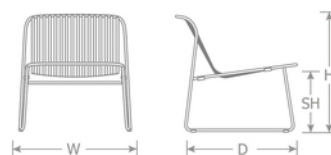

DETAILS

H	W	D	SH	Lbs
27"	26"	28.5"	16"	20.2

Outdoor/Indoor Lounge Chair

E-coated powder coat finish

Advanced Collection

Frame: Steel

Seat/Back: Wrought Iron

Stackability: 8

SHIPPING

Master Pack Quantity: 2

Master Pack Dimensions: 29.5"xx27"xx32"

Master Pack Weight: 52 Lbs.

FOB: PA 17042

Quick Ship Finishes:

-  23 A/White
-  24 A/Black

Special Order Ship Finishes: