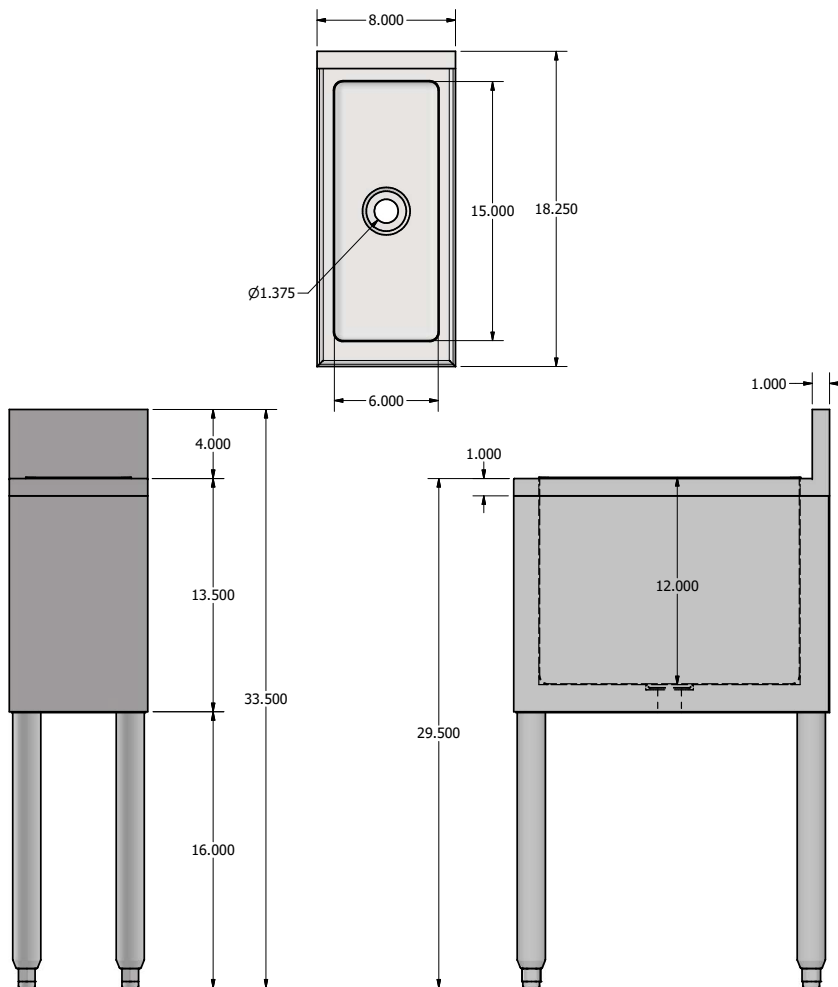

Underbar Ice Bin

Stainless Steel Underbar Ice Bin

8" L x 18" W x 33 1/2" H

Use your smart phone to scan the above QR code to visit our website:
www.bk-resources.com

Features:

- 4" Riser
- 15" Deep Bin
- 22 Lbs. Capacity
- 1" NPS Drain With Plug
- Used for Liquor, Wine, and Mixer Storage

Material:

- T-304 18 ga. Stainless Steel
- Stainless Steel Legs
- Adjustable High Impact Corrosion Resistant Feet

Part Number	Unit Size (l x w x h)
UB4-18-IB8	8" x 18" x 33 1/2"

PRODUCT DATA SHEET

BK RESOURCES