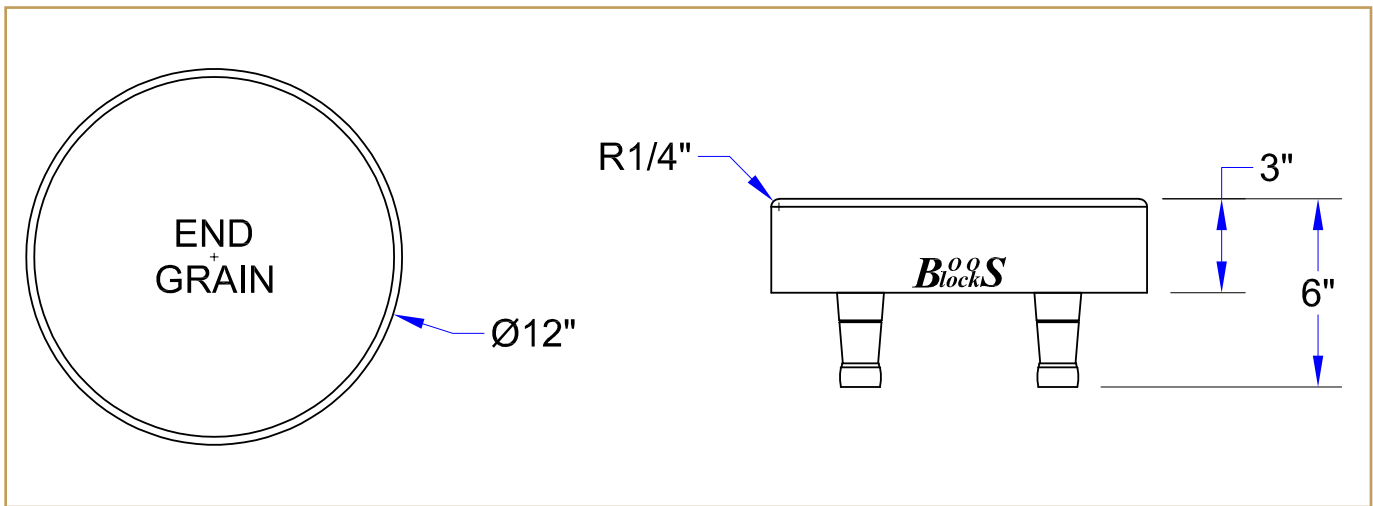

### "MC-R" CHOP-N-SERVE COLLECTION

*End Grain Wood Cutting Board - Round, 3" Thick - End Grain w/Feet*

**FEATURES:**

- Northern Hard Rock Maple, 3" Thick
- End Grain Construction
- Wooden Legs
- Oil Finish

### "MC-R" WOOD CUTTING BOARD

MODEL	SIZE (L X W X H)	WT. (LBS)
MCR1	12"DIA.x3"	12

ALL DIMENSIONS ARE TYPICAL. TOLERANCE +/- .125". JOHN BOOS & CO. RESERVES THE RIGHT TO CHANGE SPECIFICATIONS WITHOUT NOTICE.