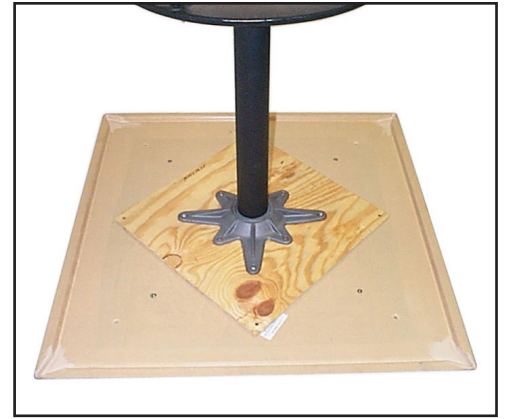

Mount Plates

14" x 14" & 20" x 20"

Product Specifications

Product Description	Reference Number	Color	UPC Code 014306	Weight Each (lbs.)	Master Pack	Master Pack Volume (cu. ft)
Mount Plate 14" x 14"	US631801	Natural Wood	129891	1.50	1	.070
Mount Plate 20" x 20"	US624201	Natural Wood	129907	2.50	1	.11

Features & Benefits Warranty: 1 Yr.

- 1/2" CDX construction grade plywood plate to secure the assembly of any metal table base (not provided) available at any Grosfillex E & S dealer, onto any Grosfillex molded melamine tabletop.
- Five 1" drywall screws and assembly instructions provided for easy and correct assembly.
- Specifically designed for interior use only.
- 14" square mounting plate for Grosfillex 24" x 32", 24" square and 30" round table tops.
- 20" square mounting plate for Grosfillex 32" and larger table tops.
- Use two 20" plates for 48" x 32" table top.