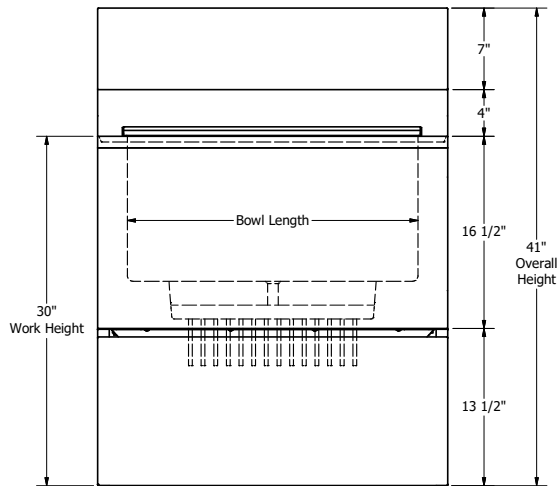

Insulated Ice Bin with Cold Plate

Stainless Steel Ice Bins

PRODUCT DATA SHEET

BK RESOURCES