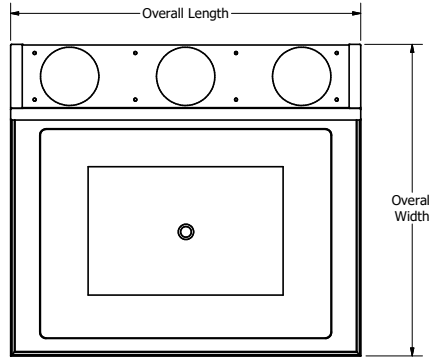

Material:

- T-304 18 ga Stainless Steel
- Aluminum Cold Plate
- Stainless Steel Lids
- Die Wall & Base
- Adjustable High Impact Corrosion Resistant Feet

Part Number	Unit Size (l x w)	Bowl Dim. (l x w x d)	Type	Ice Bin Capacity	Product Weight (lbs)
UBDW-18-IBCP24-7	24" x 23 ^{3/4"}	20 ^{3/8"} x 15"	7 Circuit	66 lbs	-
UBDW-18-IBCP30-7	30" x 23 ^{3/4"}	25" x 15"	7 Circuit	80 lbs	-
UBDW-18-IBCP36-7	36" x 23 ^{3/4"}	31" x 15"	7 Circuit	100 lbs	-
UBDW-18-IBCP48-7	48" x 23 ^{3/4"}	43" x 15"	7 Circuit	140 lbs	-
UBDW-21-IBCP24-7	24" x 26 ^{3/4"}	20" x 18"	7 Circuit	80 lbs	-
UBDW-21-IBCP30-7	30" x 26 ^{3/4"}	25" x 18"	7 Circuit	97 lbs	-
UBDW-21-IBCP36-7	36" x 26 ^{3/4"}	31" x 18"	7 Circuit	120 lbs	-
UBDW-21-IBCP48-7	48" x 26 ^{3/4"}	43" x 18"	7 Circuit	167 lbs	-
UBDW-18-IBCP24-8	24" x 23 ^{3/4"}	20" x 15"	8 Circuit	66 lbs	-
UBDW-18-IBCP30-8	30" x 23 ^{3/4"}	25" x 15"	8 Circuit	80 lbs	-
UBDW-18-IBCP36-8	36" x 23 ^{3/4"}	31" x 15"	8 Circuit	100 lbs	-
UBDW-18-IBCP48-8	48" x 23 ^{3/4"}	43" x 15"	8 Circuit	140 lbs	-
UBDW-21-IBCP24-8	24" x 26 ^{3/4"}	20" x 18"	8 Circuit	80 lbs	-
UBDW-21-IBCP30-8	30" x 26 ^{3/4"}	25" x 18"	8 Circuit	97 lbs	-
UBDW-21-IBCP36-8	36" x 26 ^{3/4"}	31" x 18"	8 Circuit	120 lbs	-
UBDW-21-IBCP48-8	48" x 26 ^{3/4"}	43" x 18"	8 Circuit	167 lbs	-
UBDW-18-IBCP30-10	30" x 23 ^{3/4"}	25" x 15"	10 Circuit	80 lbs	-
UBDW-18-IBCP36-10	36" x 23 ^{3/4"}	31" x 15"	10 Circuit	100 lbs	-
UBDW-18-IBCP48-10	48" x 23 ^{3/4"}	43" x 15"	10 Circuit	140 lbs	-
UBDW-21-IBCP30-10	30" x 26 ^{3/4"}	25" x 18"	10 Circuit	97 lbs	-
UBDW-21-IBCP36-10	36" x 26 ^{3/4"}	31" x 18"	10 Circuit	120 lbs	-
UBDW-21-IBCP48-10	48" x 26 ^{3/4"}	43" x 18"	10 Circuit	167 lbs	-

PRODUCT DATA SHEET

RESOURCES

Insulated Ice Bin with Cold Plate

Stainless Steel Ice Bins

PRODUCT DATA SHEET

BK RESOURCES