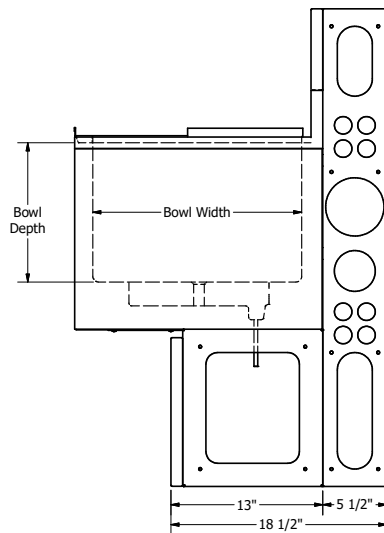

Insulated Ice Bin with Cold Plate

Stainless Steel Ice Bins

PRODUCT DATA SHEET

BK RESOURCES