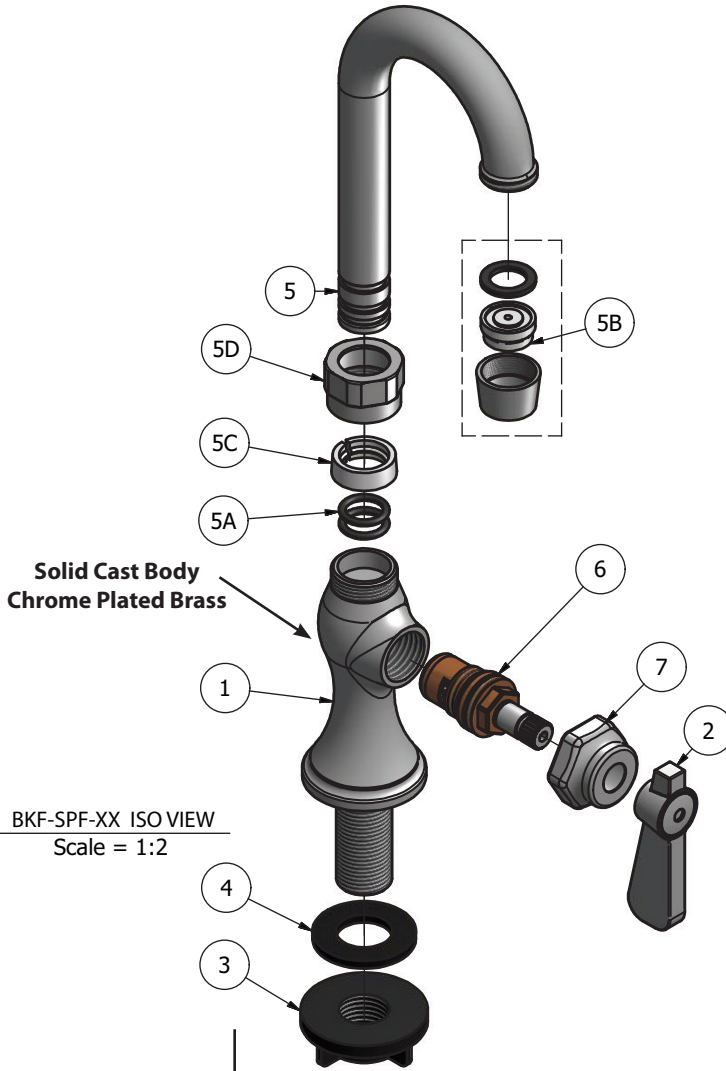

### Product Specifications:

- Heavy Duty Double Seat 1/4 Turn Ceramic Cartridges
- High Polished Dipped Chrome Finish
- Full Replacement Parts Available

### Product Detail:

Model Number	DIM. A	DIM. B	DIM. C
BKF-SPF-3G-G	3.5" [90]	6.25" [158.7]	9" [228.6]
BKF-SPF-5G-G	6" [150]	6.14" [155.9]	10.63" [269.8]
BKF-SPF-8G-G	8.5" [215]	8.63" [219]	13.5" [342.9]

# Deck Mount Heavy Duty Single Valve Pantry Faucet with Gooseneck Spout

Model: BKF-SPF-xG

### Exploded Parts Detail:

Diagram #	Quantity	Part Number	Description
1	1	BK-SPF-XX-G	Faucet Body
2	1	BKF-SBH	Handle
3	1	BKF-MN	Nut
4	1	BKF-MW	Washer
5	1	BKF-SPT-XX	Spout
5A	2	BKF-SPT-O-RING	O-Ring
5B	1	BKF-SPT-AERATOR	Aerator
5C	1	BKF-SPT-SPACER	Spacer
5D	1	BKF-SPT-N	Nut
6	1	BKF-HV/CV-G	Mixing Valve
7	1	BKF-BONNET	MV Nut