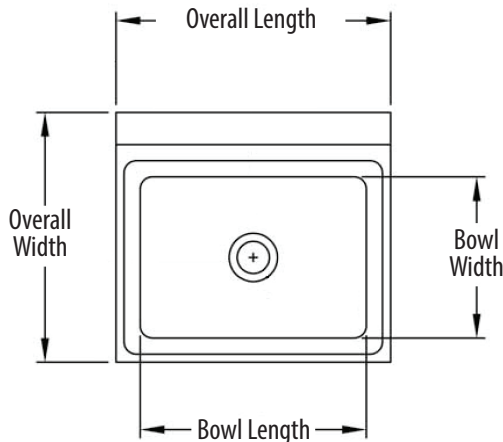

14" x 10" Splash Mount Hand Sinks

Stainless Steel Hand Sinks

Use your smart phone to scan the above QR code to visit our website:
www.bk-resources.com

Certifications:

Features:

- Wall Mounting Hardware Included
- Drain Included
- Accommodates 4" or 8" O.C. Faucets
- Marine Edge

Material:

- 20 Gauge T-304 Stainless Steel

Options:

- Upgraded Faucets
- Other Plumbing Accessories - Call For Details

| Part Number | Unit Size (l x w) | Bowl Dim. (l x w x d) | Faucet / Spout Mounting | Included Faucet | Drain Size | Product Weight (lbs) |
|--------------------|---------------------------|-----------------------|-------------------------|----------------------------|------------|----------------------|
| BKHS-W-1410 | 17" x 15 ^{1/2} " | 14" x 10" x 5" | 4" O.C. Splash | - | 1 7/8" | 8.00 |
| BKHS-W-1410-P-G | 17" x 15 ^{1/2} " | 14" x 10" x 5" | 4" O.C. Splash | BKF-W-3G-G | 1 7/8" | 9.50 |
| BKHS-W-1410-W-G | 17" x 15 ^{1/2} " | 14" x 10" x 5" | 4" O.C. Splash | BKF-W-3G-G w/ wrist blades | 1 7/8" | 10.00 |
| BKHS-W-1410-STPG | 17" x 15 ^{1/2} " | 14" x 10" x 5" | 4" O.C. Splash | BKF-W-3G-G w/ SaniTimer™ | 1 7/8" | 12.00 |
| BKHS-W-1410-8 | 17" x 15 ^{1/2} " | 14" x 10" x 5" | 8" O.C. Splash | - | 1 7/8" | 8.00 |
| BKHS-W-1410-8-P-G | 17" x 15 ^{1/2} " | 14" x 10" x 5" | 8" O.C. Splash | BKF-W-3G-G | 1 7/8" | 14.00 |
| BKHS-W-1410-4D | 17" x 15 ^{1/2} " | 14" x 10" x 5" | 4" O.C. Splash | - | 3 1/2" | 8.00 |
| BKHS-W-1410-4D-P-G | 17" x 15 ^{1/2} " | 14" x 10" x 5" | 4" O.C. Splash | BKF-W-3G-G | 3 1/2" | 10.00 |