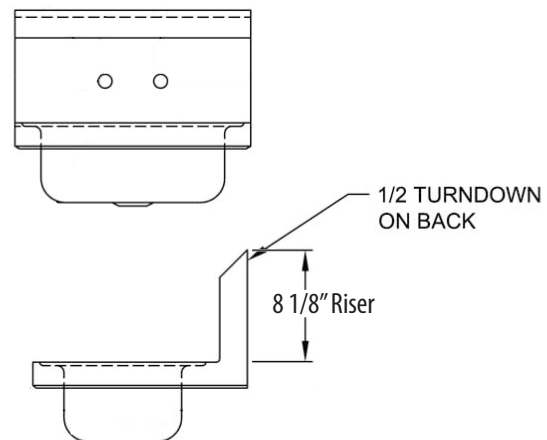

14" x 10" Splash Mount Hand Sinks

Stainless Steel Hand Sinks

Use your smart phone to scan the above QR code to visit our website:
www.bk-resources.com

Certifications:

Features:

- Wall Mounting Hardware Included
- Drain Included
- Accommodates 4" or 8" O.C. Faucets
- Marine Edge

Material:

- 20 Gauge T-304 Stainless Steel

Options:

- Upgraded Faucets
- Other Plumbing Accessories - Call For Details

| Part Number | Unit Size (l x w) | Bowl Dim. (l x w x d) | Faucet / Spout Mounting | Included Faucet | Drain Size | Product Weight (lbs) |
|--------------------|---------------------------|-----------------------|-------------------------|----------------------------|------------|----------------------|
| BKHS-W-1410 | 17" x 15 ^{1/2} " | 14" x 10" x 5" | 4" O.C. Splash | - | 1 7/8" | 8.00 |
| BKHS-W-1410-P-G | 17" x 15 ^{1/2} " | 14" x 10" x 5" | 4" O.C. Splash | BKF-W-3G-G | 1 7/8" | 9.50 |
| BKHS-W-1410-W-G | 17" x 15 ^{1/2} " | 14" x 10" x 5" | 4" O.C. Splash | BKF-W-3G-G w/ wrist blades | 1 7/8" | 10.00 |
| BKHS-W-1410-STPG | 17" x 15 ^{1/2} " | 14" x 10" x 5" | 4" O.C. Splash | BKF-W-3G-G w/ SaniTimer™ | 1 7/8" | 12.00 |
| BKHS-W-1410-8 | 17" x 15 ^{1/2} " | 14" x 10" x 5" | 8" O.C. Splash | - | 1 7/8" | 8.00 |
| BKHS-W-1410-8-P-G | 17" x 15 ^{1/2} " | 14" x 10" x 5" | 8" O.C. Splash | BKF-W-3G-G | 1 7/8" | 14.00 |
| BKHS-W-1410-4D | 17" x 15 ^{1/2} " | 14" x 10" x 5" | 4" O.C. Splash | - | 3 1/2" | 8.00 |
| BKHS-W-1410-4D-P-G | 17" x 15 ^{1/2} " | 14" x 10" x 5" | 4" O.C. Splash | BKF-W-3G-G | 3 1/2" | 10.00 |