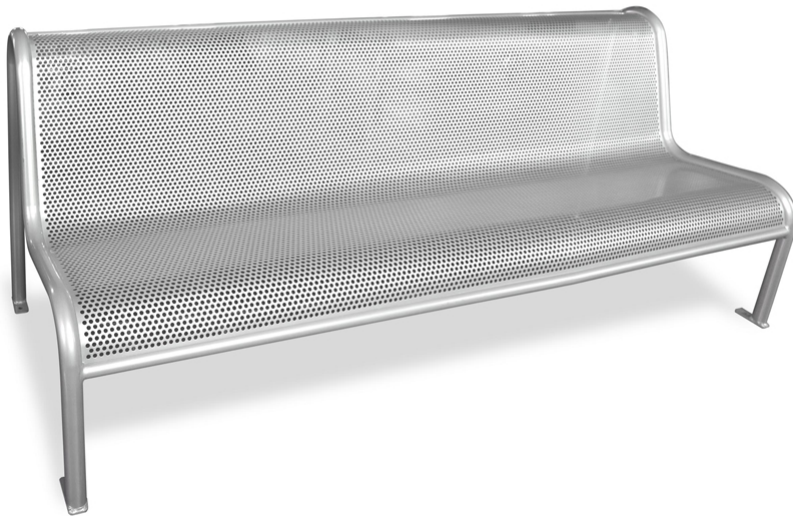

DETAILS

H	W	D	Lbs
33.5"	81"	30"	71.5

Outdoor Bench

Electro-galvanized steel & powder coat finish

May be bolted down

Made in Spain

Frame: Tubular Steel

Seat/Back: Perforated Steel Mesh

SHIPPING

Master Pack Quantity: 1

Master Pack Dimensions: 93"x33"x39"

Master Pack Weight: 75 Lbs.

Freight Class: 300

FOB: PA 17042

Quick Ship Finishes:

Glossy Silver