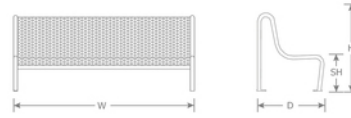

DETAILS

H	W	D	Lbs
33.5"	81"	30"	71.5

Outdoor Bench

Electro-galvanized steel & powder coat finish

May be bolted down

Made in Spain

Frame: Tubular Steel

Seat/Back: Perforated Steel Mesh

SHIPPING

Master Pack Quantity: 1

Master Pack Dimensions: 93"x33"x39"

Master Pack Weight: 75 Lbs.

Freight Class: 300

FOB: PA 17042

Quick Ship Finishes:

Glossy Silver