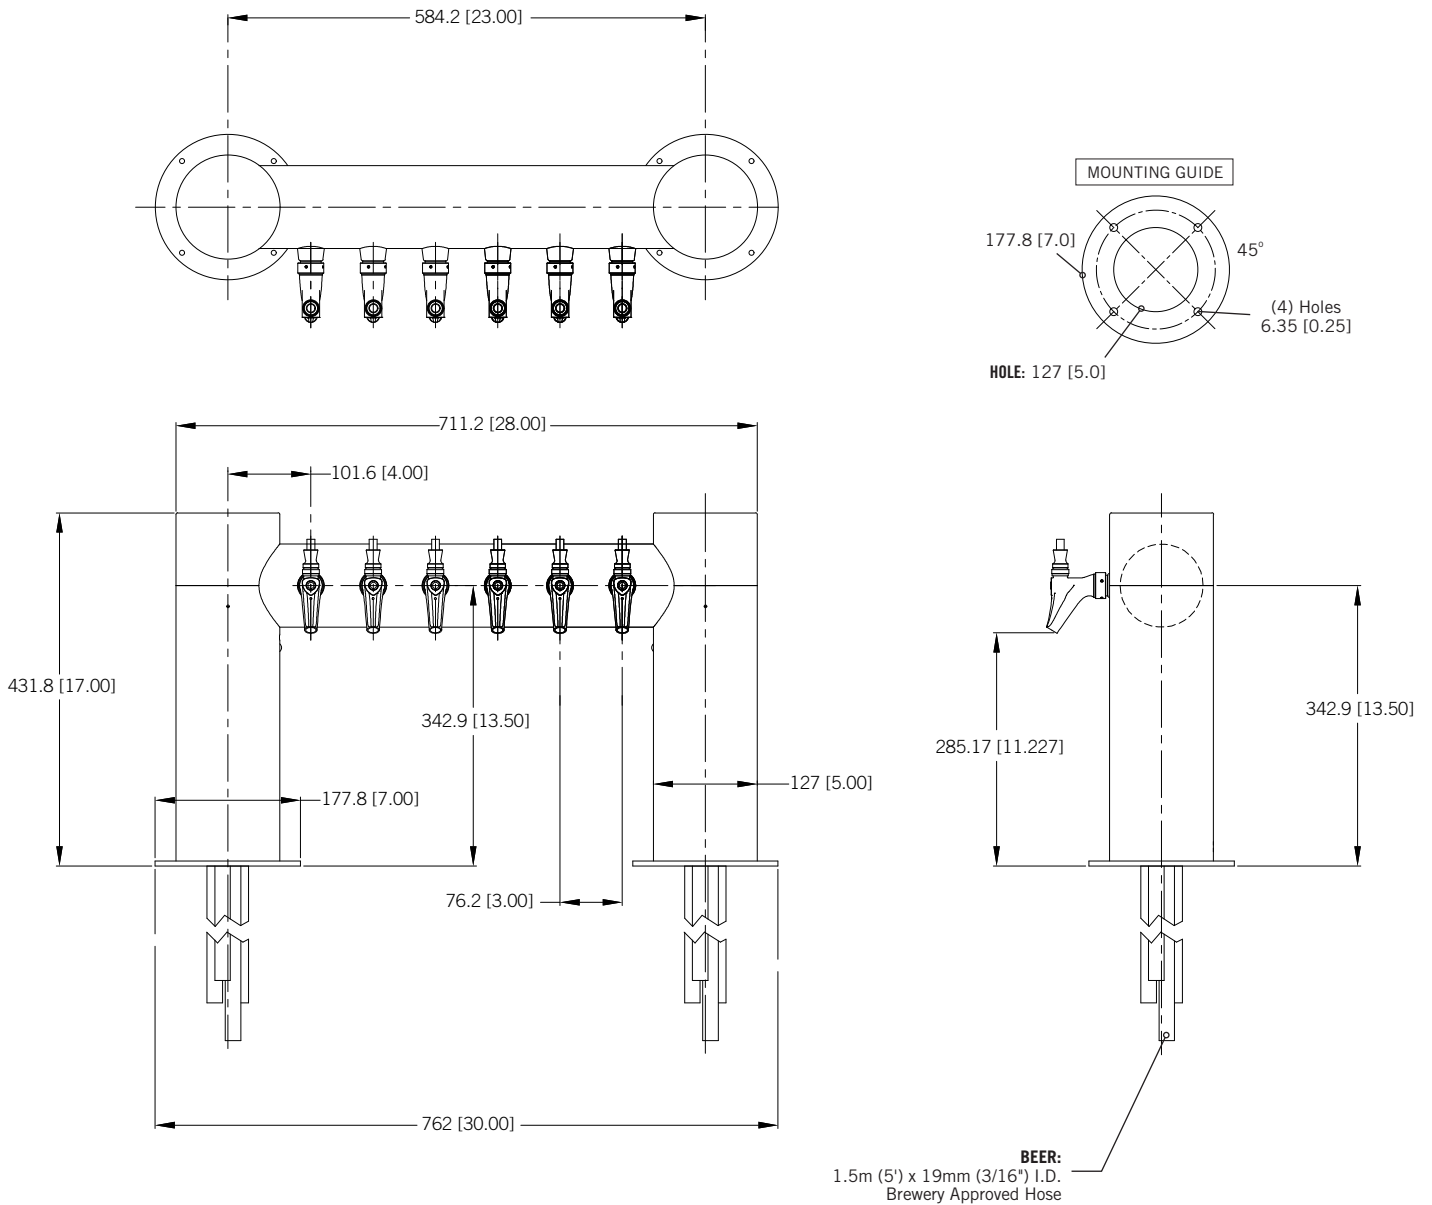

DRAFT TOWER

METROPOLIS™ H (AIR) - 6 FAUCET

- Metropolis™ draft towers have a distinctive art deco style
- Includes 304 SS faucet and SpinStop™ shank
- Exterior finish will provide years of durable service
- Engineered for flow-through air-cooling

METRO-H-6PSSA
Polished Stainless Steel

Faucet knobs not included.

Part No.	Faucets	Dispense System	Finish	Shipping Weight
 METRO-H-6PSSA	6	Air Cooled	Polished Stainless Steel	TBD

Dimensions

 **MICRO MATIC**
 Toll-Free: 1-866-327-4159
www.micromatic.com