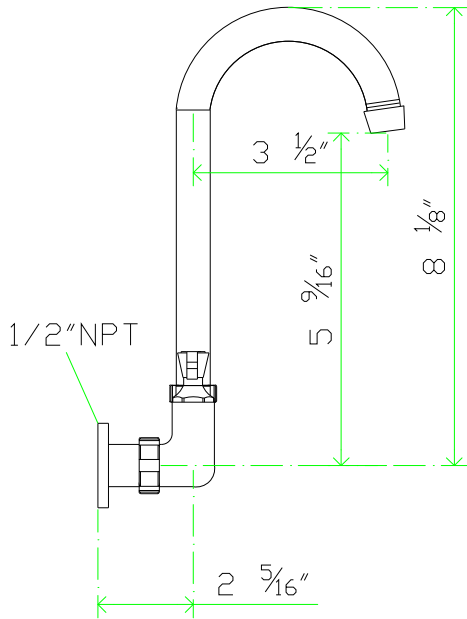

EFW8035GS

Side View