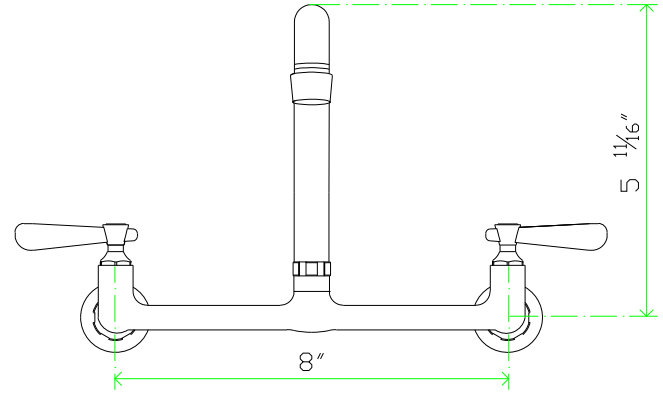

Front View

Intended For Commercial Use Only. Empura assumes no liability for component failure, factory defects or any other damages for units installed in non-commercial foodservice or residential applications.

Attention CA Residents: This product can expose you to chemicals including lead, which are known to the State of California to cause cancer, birth defects, or other reproductive harm. For more information, go to www.p65warnings.ca.gov.