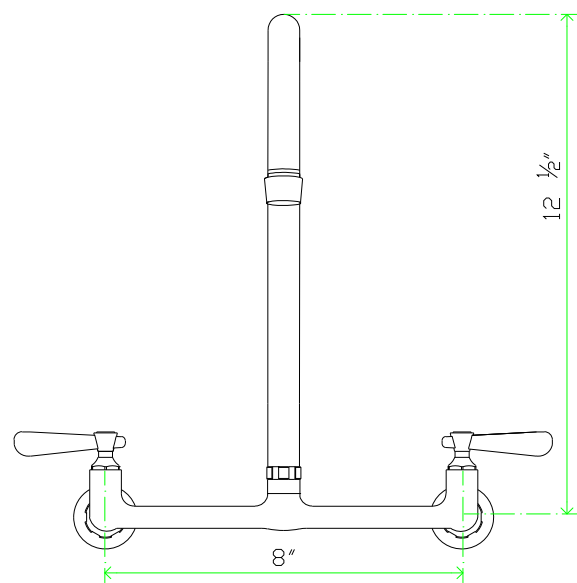

TECHNICAL SPECS

| Model # | EFW8035GS | EFW8080GS | EFW8080SS | EFW8100SS | EFW8120SS |
|------------------------|--------------------------|--------------------------|-------------------------|---------------------------|---------------------------|
| Mounting Type | Wall | Wall | Wall | Wall | Wall |
| Centers | 8" | 8" | 8" | 8" | 8" |
| Inlets | 1/2" NPS | 1/2" NPS | 1/2" NPS | 1/2" NPS | 1/2" NPS |
| Spout Length | 3-1/2" | 8" | 8" | 10" | 12" |
| Faucet Height | 8-1/2" | 12-1/2" | 5" | 5-5/16" | 5-11/16" |
| Flow Rate | 2 GPM | 2 GPM | 2 GPM | 2 GPM | 2 GPM |
| Water Temperature | Up To 140F | Up To 140F | Up To 140F | Up To 140F | Up To 140F |
| Material | Brass | Brass | Brass | Brass | Brass |
| Finish | Chrome | Chrome | Chrome | Chrome | Chrome |
| Spout Type | Swivel Gooseneck | Swivel Gooseneck | Swing | Swing | Swing |
| Handle Type | Lever Handle | Lever Handle | Lever Handle | Lever Handle | Wrist Handle |
| NSF Listing | YES | YES | YES | YES | YES |
| Ship Weight / Unit | 3.9lb | 4.3lb | 4.0lb | 4.1lb | 4.0lb |
| Ship Dimensions / Unit | 8-5/8" x 4-3/4" x 2-3/4" | 8-5/8" x 4-3/4" x 2-3/4" | 14" x 10-7/16" x 2-3/8" | 12-3/8" x 4-1/2" x 2-3/4" | 12-3/4" x 6-1/8" x 2-3/4" |
| Master Case Quantity | 20 | 20 | 20 | 20 | 20 |
| Master Case Dimensions | 20-7/8" x 15" x 10-3/4" | 21-5/8" x 14-9/16" x 22" | 20-7/8" x 15" x 10-3/4" | 20-7/8" x 15" x 10-3/4" | 20-7/8" x 15" x 10-3/4" |
| Master Case Weight | 77.6lb | 85.3lb | 80.4lb | 81.6lb | 80.4lb |

EFW8035GS

Side View

Front View

EFW8080GS

Side View

Front View

Intended For Commercial Use Only. Empura assumes no liability for component failure, factory defects or any other damages for units installed in non-commercial foodservice or residential applications.