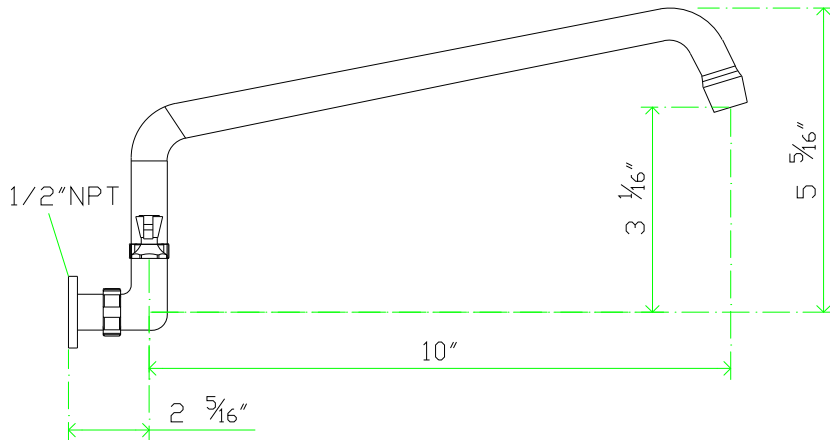

TECHNICAL SPECS

| Model # | EFW8035GS | EFW8080GS | EFW8080SS | EFW8100SS | EFW8120SS |
|------------------------|--------------------------|--------------------------|-------------------------|---------------------------|---------------------------|
| Mounting Type | Wall | Wall | Wall | Wall | Wall |
| Centers | 8" | 8" | 8" | 8" | 8" |
| Inlets | 1/2" NPS | 1/2" NPS | 1/2" NPS | 1/2" NPS | 1/2" NPS |
| Spout Length | 3-1/2" | 8" | 8" | 10" | 12" |
| Faucet Height | 8-1/2" | 12-1/2" | 5" | 5-5/16" | 5-11/16" |
| Flow Rate | 2 GPM | 2 GPM | 2 GPM | 2 GPM | 2 GPM |
| Water Temperature | Up To 140F | Up To 140F | Up To 140F | Up To 140F | Up To 140F |
| Material | Brass | Brass | Brass | Brass | Brass |
| Finish | Chrome | Chrome | Chrome | Chrome | Chrome |
| Spout Type | Swivel Gooseneck | Swivel Gooseneck | Swing | Swing | Swing |
| Handle Type | Lever Handle | Lever Handle | Lever Handle | Lever Handle | Wrist Handle |
| NSF Listing | YES | YES | YES | YES | YES |
| Ship Weight / Unit | 3.9lb | 4.3lb | 4.0lb | 4.1lb | 4.0lb |
| Ship Dimensions / Unit | 8-5/8" x 4-3/4" x 2-3/4" | 8-5/8" x 4-3/4" x 2-3/4" | 14" x 10-7/16" x 2-3/8" | 12-3/8" x 4-1/2" x 2-3/4" | 12-3/4" x 6-1/8" x 2-3/4" |
| Master Case Quantity | 20 | 20 | 20 | 20 | 20 |
| Master Case Dimensions | 20-7/8" x 15" x 10-3/4" | 21-5/8" x 14-9/16" x 22" | 20-7/8" x 15" x 10-3/4" | 20-7/8" x 15" x 10-3/4" | 20-7/8" x 15" x 10-3/4" |
| Master Case Weight | 77.6lb | 85.3lb | 80.4lb | 81.6lb | 80.4lb |

EFW8080SS

Side View

Front View

EFW8100SS

Side View

Front View

Intended For Commercial Use Only. Empura assumes no liability for component failure, factory defects or any other damages for units installed in non-commercial foodservice or residential applications.