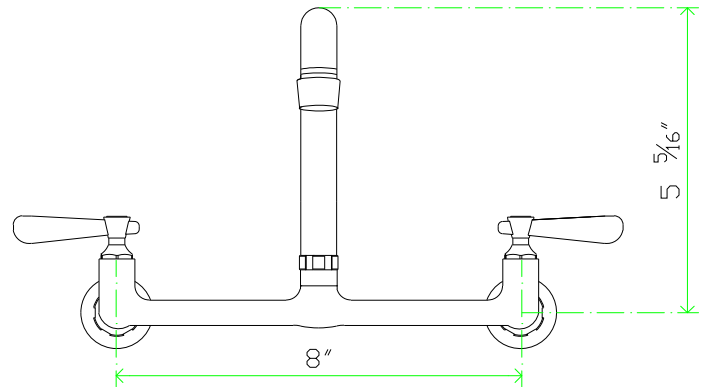

TECHNICAL SPECS

| Model # | EFW8035GS | EFW8080GS | EFW8080SS | EFW8100SS | EFW8120SS |
|------------------------|--------------------------|--------------------------|-------------------------|---------------------------|---------------------------|
| Mounting Type | Wall | Wall | Wall | Wall | Wall |
| Centers | 8" | 8" | 8" | 8" | 8" |
| Inlets | 1/2" NPS | 1/2" NPS | 1/2" NPS | 1/2" NPS | 1/2" NPS |
| Spout Length | 3-1/2" | 8" | 8" | 10" | 12" |
| Faucet Height | 8-1/2" | 12-1/2" | 5" | 5-5/16" | 5-11/16" |
| Flow Rate | 2 GPM | 2 GPM | 2 GPM | 2 GPM | 2 GPM |
| Water Temperature | Up To 140F | Up To 140F | Up To 140F | Up To 140F | Up To 140F |
| Material | Brass | Brass | Brass | Brass | Brass |
| Finish | Chrome | Chrome | Chrome | Chrome | Chrome |
| Spout Type | Swivel Gooseneck | Swivel Gooseneck | Swing | Swing | Swing |
| Handle Type | Lever Handle | Lever Handle | Lever Handle | Lever Handle | Wrist Handle |
| NSF Listing | YES | YES | YES | YES | YES |
| Ship Weight / Unit | 3.9lb | 4.3lb | 4.0lb | 4.1lb | 4.0lb |
| Ship Dimensions / Unit | 8-5/8" x 4-3/4" x 2-3/4" | 8-5/8" x 4-3/4" x 2-3/4" | 14" x 10-7/16" x 2-3/8" | 12-3/8" x 4-1/2" x 2-3/4" | 12-3/4" x 6-1/8" x 2-3/4" |
| Master Case Quantity | 20 | 20 | 20 | 20 | 20 |
| Master Case Dimensions | 20-7/8" x 15" x 10-3/4" | 21-5/8" x 14-9/16" x 22" | 20-7/8" x 15" x 10-3/4" | 20-7/8" x 15" x 10-3/4" | 20-7/8" x 15" x 10-3/4" |
| Master Case Weight | 77.6lb | 85.3lb | 80.4lb | 81.6lb | 80.4lb |

EFW8080SS

Side View

Front View

EFW8100SS

Side View

Front View

Intended For Commercial Use Only. Empura assumes no liability for component failure, factory defects or any other damages for units installed in non-commercial foodservice or residential applications.