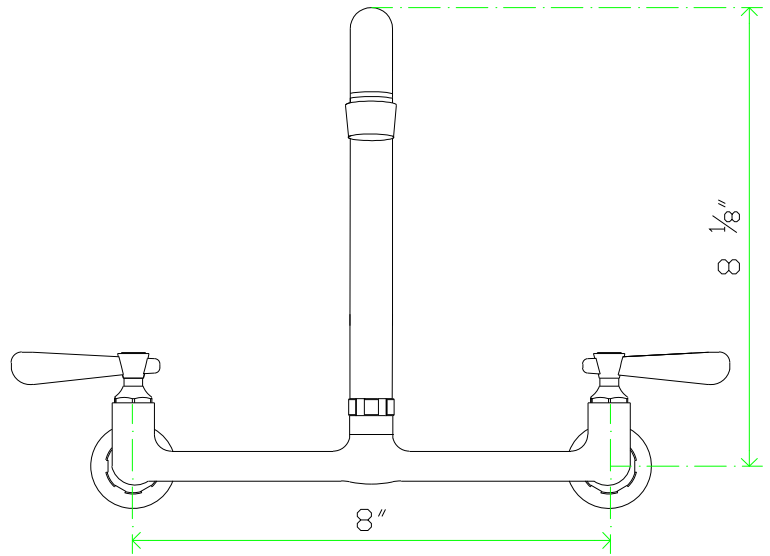

EFW8035GS

Front View

EFW8080GS

Intended For Commercial Use Only. Empura assumes no liability for component failure, factory defects or any other damages for units installed in non-commercial foodservice or residential applications.

Attention CA Residents: This product can expose you to chemicals including lead, which are known to the State of California to cause cancer, birth defects, or other reproductive harm. For more information, go to www.p65warnings.ca.gov.