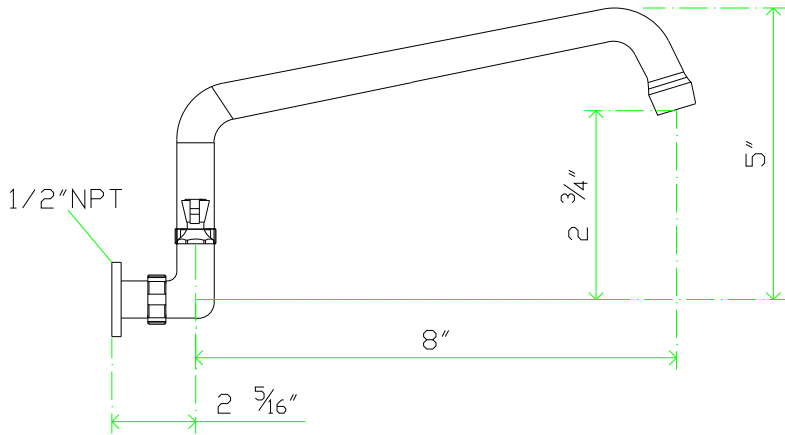

EFW8080SS

Side View