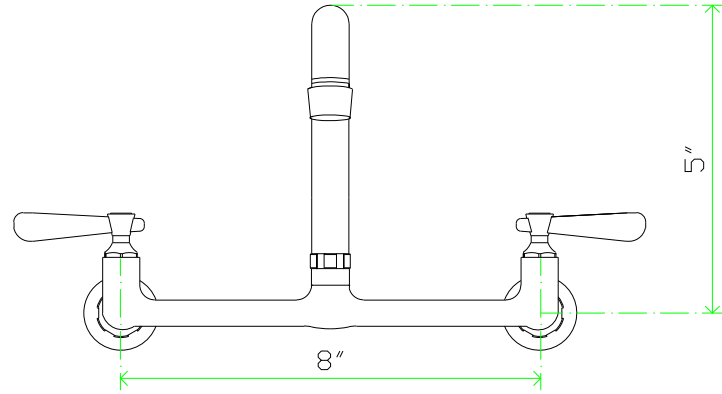

EFW8080SS

Side View

Front View

EFW8100SS

Side View

Front View

Intended For Commercial Use Only. Empura assumes no liability for component failure, factory defects or any other damages for units installed in non-commercial foodservice or residential applications.

Attention CA Residents: This product can expose you to chemicals including lead, which are known to the State of California to cause cancer, birth defects, or other reproductive harm. For more information, go to www.p65warnings.ca.gov.