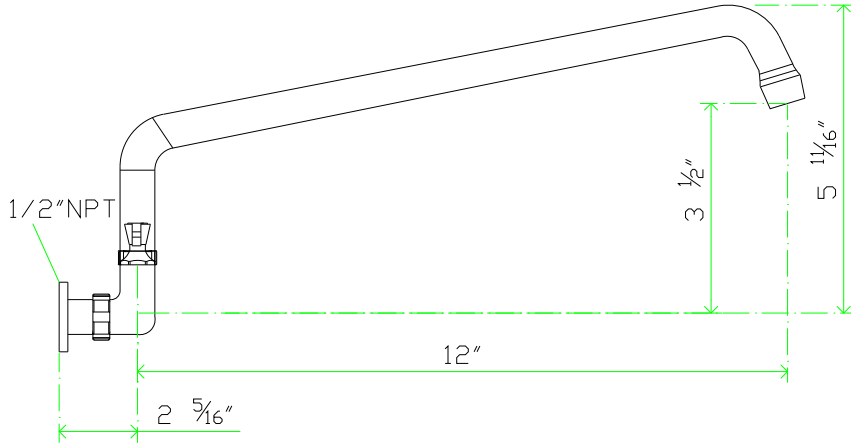

EFW8120SS

Side View