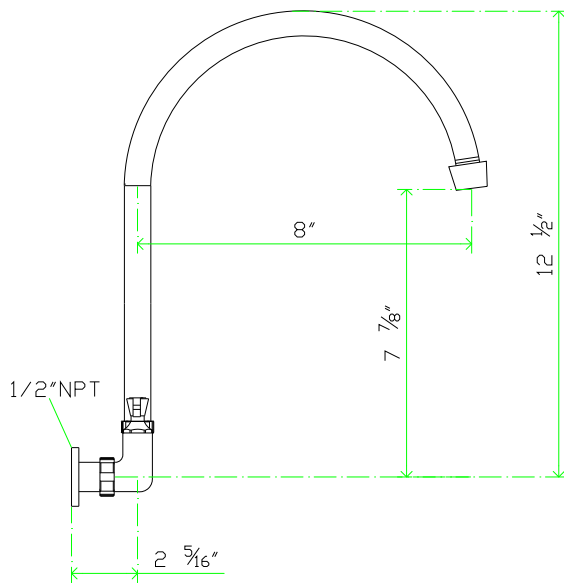

TECHNICAL SPECS

| Model # | EFW8035GS | EFW8080GS | EFW8080SS | EFW8100SS | EFW8120SS |
|------------------------|--------------------------|--------------------------|-------------------------|---------------------------|---------------------------|
| Mounting Type | Wall | Wall | Wall | Wall | Wall |
| Centers | 8" | 8" | 8" | 8" | 8" |
| Inlets | 1/2" NPS | 1/2" NPS | 1/2" NPS | 1/2" NPS | 1/2" NPS |
| Spout Length | 3-1/2" | 8" | 8" | 10" | 12" |
| Faucet Height | 8-1/2" | 12-1/2" | 5" | 5-5/16" | 5-11/16" |
| Flow Rate | 2 GPM | 2 GPM | 2 GPM | 2 GPM | 2 GPM |
| Water Temperature | Up To 140F | Up To 140F | Up To 140F | Up To 140F | Up To 140F |
| Material | Brass | Brass | Brass | Brass | Brass |
| Finish | Chrome | Chrome | Chrome | Chrome | Chrome |
| Spout Type | Swivel Gooseneck | Swivel Gooseneck | Swing | Swing | Swing |
| Handle Type | Lever Handle | Lever Handle | Lever Handle | Lever Handle | Wrist Handle |
| NSF Listing | YES | YES | YES | YES | YES |
| Ship Weight / Unit | 3.9lb | 4.3lb | 4.0lb | 4.1lb | 4.0lb |
| Ship Dimensions / Unit | 8-5/8" x 4-3/4" x 2-3/4" | 8-5/8" x 4-3/4" x 2-3/4" | 14" x 10-7/16" x 2-3/8" | 12-3/8" x 4-1/2" x 2-3/4" | 12-3/4" x 6-1/8" x 2-3/4" |
| Master Case Quantity | 20 | 20 | 20 | 20 | 20 |
| Master Case Dimensions | 20-7/8" x 15" x 10-3/4" | 21-5/8" x 14-9/16" x 22" | 20-7/8" x 15" x 10-3/4" | 20-7/8" x 15" x 10-3/4" | 20-7/8" x 15" x 10-3/4" |
| Master Case Weight | 77.6lb | 85.3lb | 80.4lb | 81.6lb | 80.4lb |

EFW8035GS

Side View

Front View

EFW8080GS

Side View

Front View

Intended For Commercial Use Only. Empura assumes no liability for component failure, factory defects or any other damages for units installed in non-commercial foodservice or residential applications.