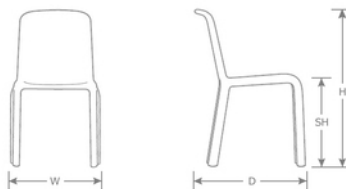

DETAILS

H	W	D	SH	Lbs
31.5"	18.5"	21.5"	18"	9.5

Outdoor/Indoor Stacking Side Chair

Made in Italy

\*Special Order colors may require min quantity?s

Frame: PPL

Seat/Back: PPL

Stackability: 8

SHIPPING

Master Pack Quantity: 4

Master Pack Dimensions: 27"x20"x38"

Master Pack Weight: 44 Lbs.

Freight Class: 150

FOB: PA 17042

Quick Ship Finishes: