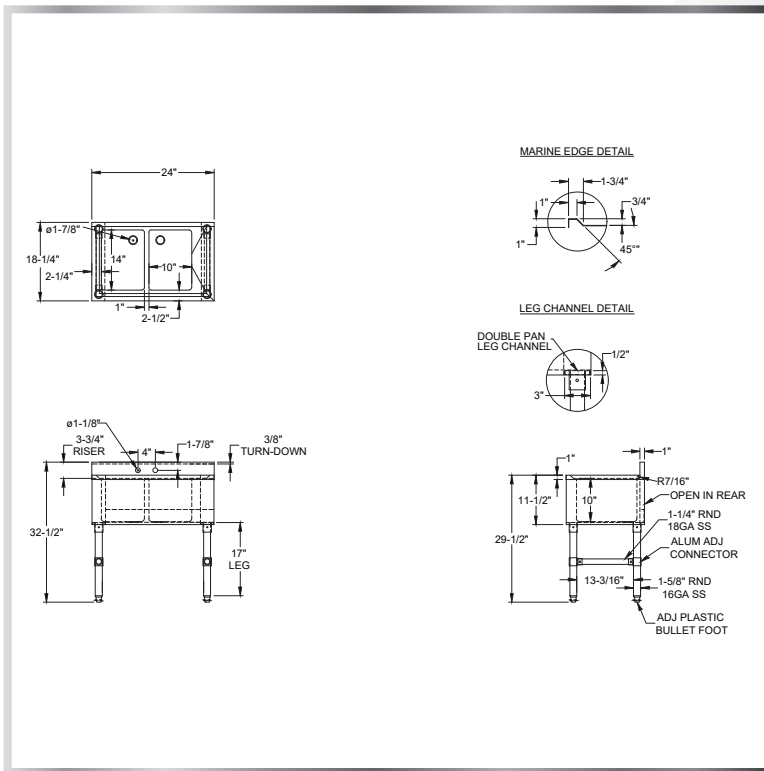

SLIM UNDERBAR SINK

UNDERBAR - SINKS

MATERIALS

- 18 Gauge 300 Series Stainless Steel; Fabricated
- Stainless Steel Apron on Front and Sides
 - Stainless Steel Legs and Cross-Bracing
- Plastic Adjustable Bullet Feet

FEATURES

- 4" On-Center Wall-Mounted Faucet Holes
- 10" Deep Sink Bowls
- Includes Drain Baskets and Removable Overflow Stand Pipes
- Marine Edges

MODEL NUMBER	BOWL SIZE L X W X H	LENGTH	WIDTH	NUMBER OF BOWLS
UW-2-101410-24	10" x 14" x 10"	24"	18-1/4"	2
UW-3-101410-36	10" x 14" x 10"	36"	18-1/4"	3
UW-4-101410-48	10" x 14" x 10"	48"	18-1/4"	4