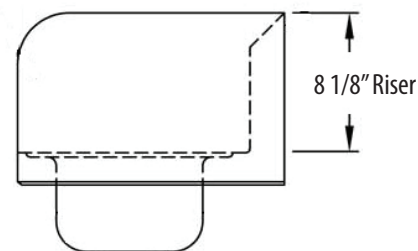

### Features:

- Wall Mounting Hardware Included
- Drain Included
- Accommodates 4" O.C. Faucets
- Marine Edge

### Options:

- Upgraded Faucets
- Other Plumbing Accessories - Call For Details

Part Number	Unit Size (l x d)	Bowl Dim. (l x w x d)	Faucet / Spout Mounting	Side Splash	Included Faucet	Drain Size	Product Weight (lbs)
BKHS-W-1410-SS	17" x 15 1/2"	14" x 10" x 5"	4" O.C. Splash	Dual	-	1 7/8"	12.50
BKHS-W-1410-RS	17" x 15 1/2"	14" x 10" x 5"	4" O.C. Splash	Right	-	1 7/8"	11.00
BKHS-W-1410-LS	17" x 15 1/2"	14" x 10" x 5"	4" O.C. Splash	Left	-	1 7/8"	11.00
BKHS-W-1410-SS-P-G	17" x 15 1/2"	14" x 10" x 5"	4" O.C. Splash	Dual	BKF-W-3G-G	1 7/8"	13.30
BKHS-W-1410-RS-P-G	17" x 15 1/2"	14" x 10" x 5"	4" O.C. Splash	Right	BKF-W-3G-G	1 7/8"	13.00
BKHS-W-1410-LS-P-G	17" x 15 1/2"	14" x 10" x 5"	4" O.C. Splash	Left	BKF-W-3G-G	1 7/8"	13.00
BKHS-W-1410-1-SS	17" x 15 1/2"	14" x 10" x 5"	1 Hole Splash	Dual	-	1 7/8"	13.00
BKHS-W-1410-1-SS-P-G	17" x 15 1/2"	14" x 10" x 5"	1 Hole Splash	Dual	BKF-SEF-3G	1 7/8"	22.00
BKHS-D-1410-SS	17" x 17"	14" x 10" x 5"	4" O.C. Deck	Dual	-	1 7/8"	15.00
BKHS-D-1410-SS-P-G	17" x 17"	14" x 10" x 5"	4" O.C. Deck	Dual	BKD-3G-G	1 7/8"	17.00