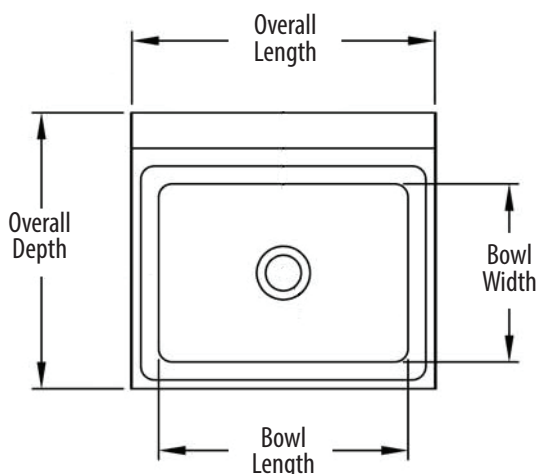

### Features:

- Wall Mounting Hardware Included
- Drain Included
- Accommodates 4" O.C. Faucets
- Marine Edge

### Options:

- Upgraded Faucets
- Other Plumbing Accessories - Call For Details

Part Number	Unit Size (l x d)	Bowl Dim. (l x w x d)	Faucet / Spout Mounting	Side Splash	Included Faucet	Drain Size	Product Weight (lbs)
BKHS-W-1410-SS	17" x 15 1/2"	14" x 10" x 5"	4" O.C. Splash	Dual	-	1 7/8"	12.50
BKHS-W-1410-RS	17" x 15 1/2"	14" x 10" x 5"	4" O.C. Splash	Right	-	1 7/8"	11.00
BKHS-W-1410-LS	17" x 15 1/2"	14" x 10" x 5"	4" O.C. Splash	Left	-	1 7/8"	11.00
BKHS-W-1410-SS-P-G	17" x 15 1/2"	14" x 10" x 5"	4" O.C. Splash	Dual	BKF-W-3G-G	1 7/8"	13.30
BKHS-W-1410-RS-P-G	17" x 15 1/2"	14" x 10" x 5"	4" O.C. Splash	Right	BKF-W-3G-G	1 7/8"	13.00
BKHS-W-1410-LS-P-G	17" x 15 1/2"	14" x 10" x 5"	4" O.C. Splash	Left	BKF-W-3G-G	1 7/8"	13.00
BKHS-W-1410-1-SS	17" x 15 1/2"	14" x 10" x 5"	1 Hole Splash	Dual	-	1 7/8"	13.00
BKHS-W-1410-1-SS-P-G	17" x 15 1/2"	14" x 10" x 5"	1 Hole Splash	Dual	BKF-SEF-3G	1 7/8"	22.00
BKHS-D-1410-SS	17" x 17"	14" x 10" x 5"	4" O.C. Deck	Dual	-	1 7/8"	15.00
BKHS-D-1410-SS-P-G	17" x 17"	14" x 10" x 5"	4" O.C. Deck	Dual	BKD-3G-G	1 7/8"	17.00