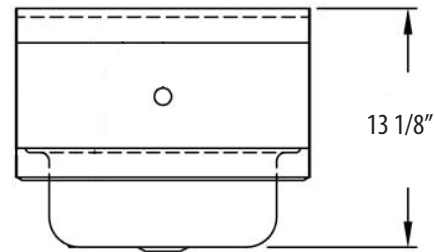

### Features:

- Wall Mounting Hardware Included
- Drain Included
- Accommodates 4" O.C. Faucets
- Marine Edge

### Options:

- Upgraded Faucets
- Other Plumbing Accessories - Call For Details

Part Number	Unit Size (l x d)	Bowl Dim. (l x w x d)	Faucet / Spout Mounting	Side Splash	Included Faucet	Drain Size	Product Weight (lbs)
BKHS-W-1410-SS	17" x 15 1/2"	14" x 10" x 5"	4" O.C. Splash	Dual	-	1 7/8"	12.50
BKHS-W-1410-RS	17" x 15 1/2"	14" x 10" x 5"	4" O.C. Splash	Right	-	1 7/8"	11.00
BKHS-W-1410-LS	17" x 15 1/2"	14" x 10" x 5"	4" O.C. Splash	Left	-	1 7/8"	11.00
BKHS-W-1410-SS-P-G	17" x 15 1/2"	14" x 10" x 5"	4" O.C. Splash	Dual	BKF-W-3G-G	1 7/8"	13.30
BKHS-W-1410-RS-P-G	17" x 15 1/2"	14" x 10" x 5"	4" O.C. Splash	Right	BKF-W-3G-G	1 7/8"	13.00
BKHS-W-1410-LS-P-G	17" x 15 1/2"	14" x 10" x 5"	4" O.C. Splash	Left	BKF-W-3G-G	1 7/8"	13.00
BKHS-W-1410-1-SS	17" x 15 1/2"	14" x 10" x 5"	1 Hole Splash	Dual	-	1 7/8"	13.00
BKHS-W-1410-1-SS-P-G	17" x 15 1/2"	14" x 10" x 5"	1 Hole Splash	Dual	BKF-SEF-3G	1 7/8"	22.00
BKHS-D-1410-SS	17" x 17"	14" x 10" x 5"	4" O.C. Deck	Dual	-	1 7/8"	15.00
BKHS-D-1410-SS-P-G	17" x 17"	14" x 10" x 5"	4" O.C. Deck	Dual	BKD-3G-G	1 7/8"	17.00