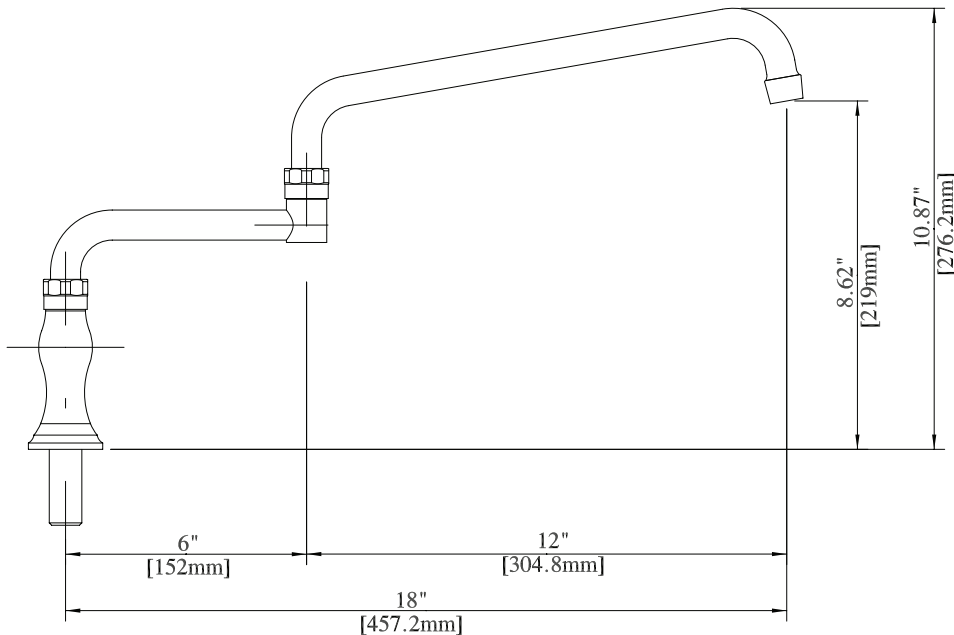

Use your smart phone to scan the above QR code to visit our website: www.bk-resources.com

Deck Mount Standard Duty Single Valve Pantry Faucet with DJ Swing Spout

Model: BKF-WPF-18

Options:

BKF-C414-VR
Vandal Resistant Aerator - .5 GPM

Product Specifications:

- Compression Valve
- High Polished Dipped Chrome Finish
- Full Replacement Parts Available

Certifications:

PRODUCT SPECIFICATION SHEET

RESOURCES

Deck Mount Standard Duty Single Valve Pantry Faucet with DJ Swing Spout

Model: BKF-WPF-18

Exploded Parts Detail:

Diagram #	Quantity	Part Number	Description
1	1	BK-WPF-XX-G	Faucet Body
2	1	BKF-SBH	Handle
3	1	BKF-MN	Nut
4	1	BKF-S	Seal
5	1	BKF-SPT-XX	Spout
5A	2	BKF-SPT-O-RING	O-Ring
5B	1	BKF-SPT-AERATOR	Aerator
5C	1	BKF-SPT-SPACER	Spacer
5D	1	BKF-SPT-N	Nut
6	1	BKF-HV/CV-G	Mixing Valve
7	1	BKF-BONNET	MV Nut