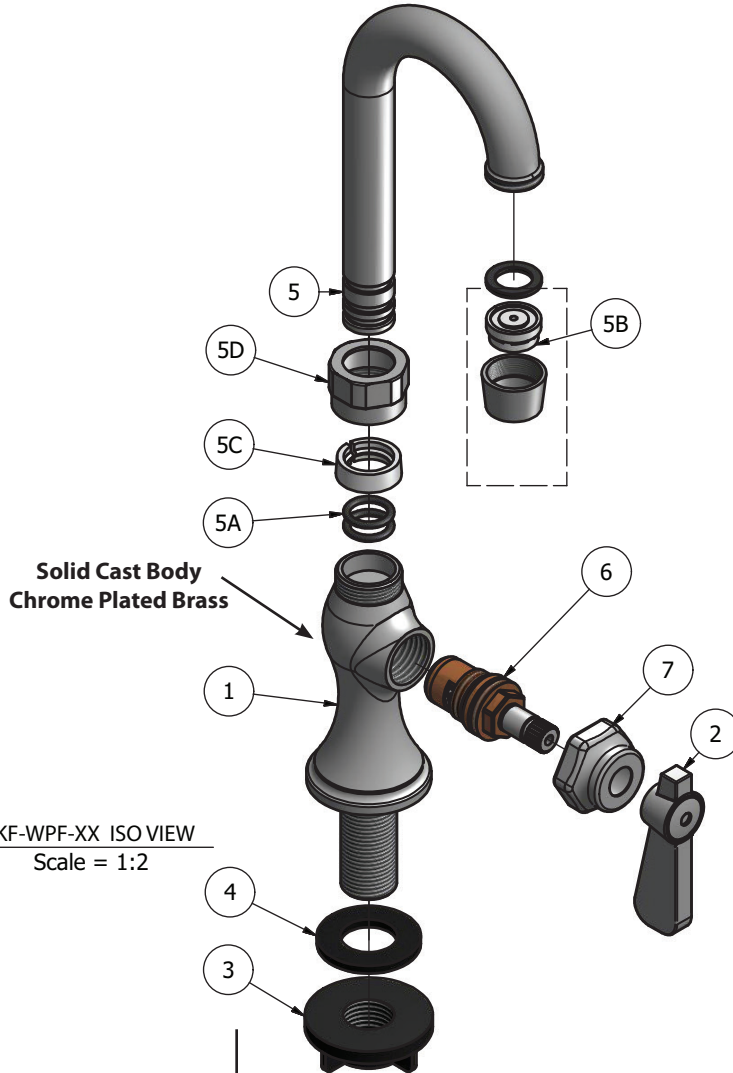

Use your smart phone to scan the above QR code to visit our website: www.bk-resources.com

Deck Mount Standard Duty Single Valve Pantry Faucet with DJ Swing Spout

Model: BKF-WPF-18

Options:

BKF-C414-VR
Vandal Resistant Aerator - .5 GPM

Product Specifications:

- Compression Valve
- High Polished Dipped Chrome Finish
- Full Replacement Parts Available

Certifications:

PRODUCT SPECIFICATION SHEET

RESOURCES

Deck Mount Standard Duty Single Valve Pantry Faucet with DJ Swing Spout

Model: BKF-WPF-18

Exploded Parts Detail:

Diagram #	Quantity	Part Number	Description
1	1	BK-WPF-XX-G	Faucet Body
2	1	BKF-SBH	Handle
3	1	BKF-MN	Nut
4	1	BKF-S	Seal
5	1	BKF-SPT-XX	Spout
5A	2	BKF-SPT-O-RING	O-Ring
5B	1	BKF-SPT-AERATOR	Aerator
5C	1	BKF-SPT-SPACER	Spacer
5D	1	BKF-SPT-N	Nut
6	1	BKF-HV/CV-G	Mixing Valve
7	1	BKF-BONNET	MV Nut

Optional Spouts & Parts:

- Standard Duty Gooseneck Spout**
BKF-SPT-3G-G, BKF-SPT-5G-G
BKF-SPT-8G-G
- Standard Duty DJ Swing Spout**
BKF-SPT-18-G
- Standard Duty Swing Spout**
BKF-SPT-6-G, BKF-SPT-8-G
BKF-SPT-10-G, BKF-SPT-12-G
BKF-SPT-14-G, BKF-SPT-16-G
- BKF-C414-VR**
Vandal Resistant Aerator - .5 GPM