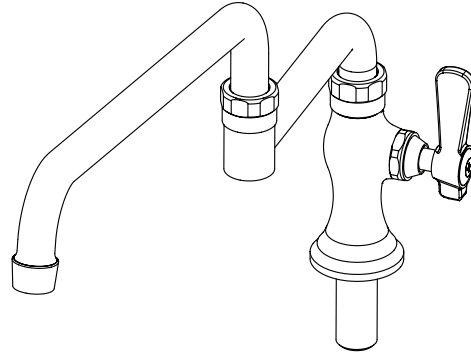

Use your smart phone to scan the above QR code to visit our website: www.bk-resources.com

Deck Mount Standard Duty Single Valve Pantry Faucet with DJ Swing Spout

Model: BKF-WPF-18

Options:

BKF-C414-VR
Vandal Resistant Aerator - .5 GPM

Product Specifications:

- Compression Valve
- High Polished Dipped Chrome Finish
- Full Replacement Parts Available

Certifications:

PRODUCT SPECIFICATION SHEET

RESOURCES

Deck Mount Standard Duty Single Valve Pantry Faucet with DJ Swing Spout

Model: BKF-WPF-18

Exploded Parts Detail:

Diagram #	Quantity	Part Number	Description
1	1	BK-WPF-XX-G	Faucet Body
2	1	BKF-SBH	Handle
3	1	BKF-MN	Nut
4	1	BKF-S	Seal
5	1	BKF-SPT-XX	Spout
5A	2	BKF-SPT-O-RING	O-Ring
5B	1	BKF-SPT-AERATOR	Aerator
5C	1	BKF-SPT-SPACER	Spacer
5D	1	BKF-SPT-N	Nut
6	1	BKF-HV/CV-G	Mixing Valve
7	1	BKF-BONNET	MV Nut