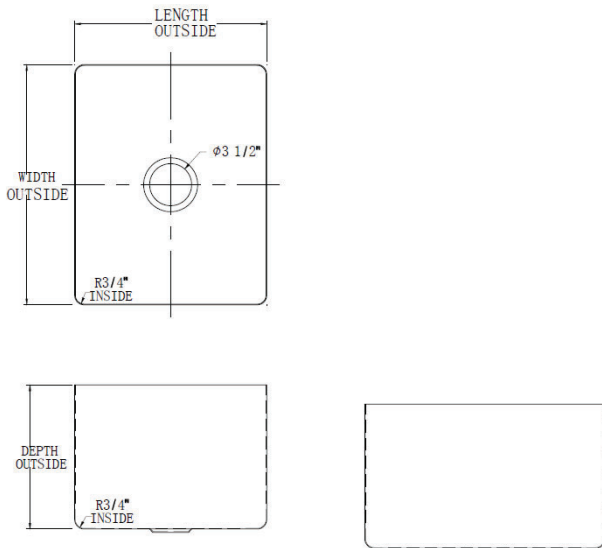

PREMIUM SINK BOWL

SINK BOWLS - WELDED

MATERIALS

- 14 Gauge 304 Series Stainless Steel; Fabricated

FEATURES

- 3-1/2" Drain Opening

MODEL NUMBER	HAND SINK SIZE
SB-141008-14	14" x 10" x 8"
SB-161812-14	16" x 18" x 12"
SB-162014-14	16" x 20" x 14"
SB-182414-14	18" x 24" x 14"
SB-202008-14	20" x 20" x 8"
SB-202010-14	20" x 20" x 10"
SB-202012-14	20" x 20" x 12"
SB-202014-14	20" x 20" x 14"
SB-242414-14	24" x 24" x 14"