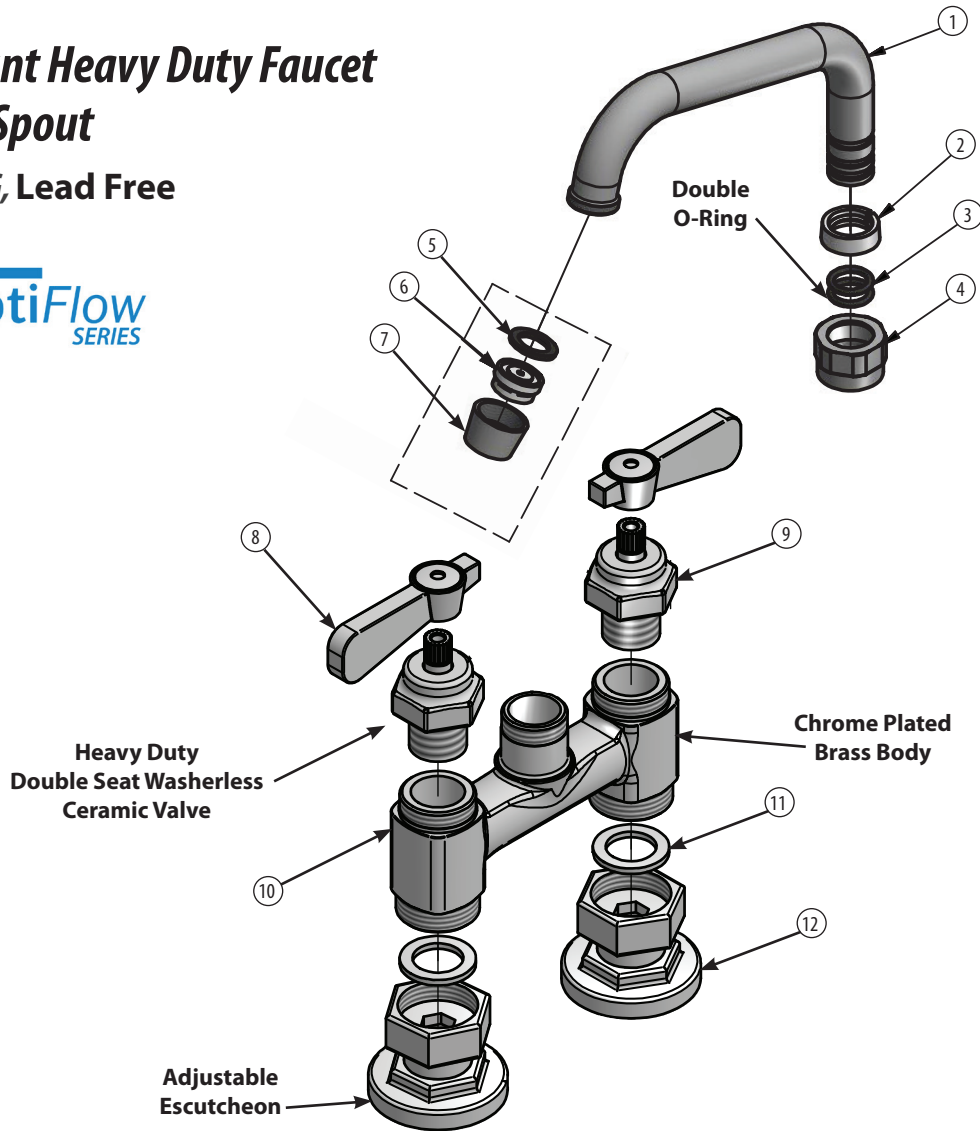

Use your smart phone to scan the above QR code to visit our website: www.bk-resources.com

4" Deck Mount Heavy Duty Faucet with Swing Spout

Model: BKF4HD-G, Lead Free

Options:

BK-DMMK Faucet Mounting Kit - SOLD SEPARATELY

Certifications:

Product Specifications:

- Heavy Duty Double Seat 1/4 Turn Ceramic Cartridges
- Color Coded Hot & Cold Indicators
- Double O-Ring Spout Seal
- High Polished Triple Dipped Chrome Finish
- Integral Check Valve
- Lead Free Compliant
- Full Replacement Parts Available

PRODUCT SPECIFICATION SHEET

RESOURCES

4" Deck Mount Heavy Duty Faucet with Swing Spout

Model: BKF4HD-G, Lead Free

Exploded Parts Detail:

Diagram #	Quantity	Part Number	Description
1	1	BKF-SPT-XX-G	Spout
2	1	BKF-SPT-SPACER	Spacer
3	1	BKF-SPT-ORING	O-Ring
4	1	BKF-SPT-NUT	Spout Nut
5	1	BKF-SPT-AER-W	Aerator Washer
6	1	BKF-SPT-AER	Aerator
7	1	BKF-AER-NOZZLE	Nozzle
8	2	BK-SBH	Handle
9	2	BKF-HV/CV-G	Cartridge Assembly
10	1	BKF4HD-XX-G	Faucet Body
11	2	BKF-ESC-WASHER	Washer
12	2	BKF-ESC	Mixing Valve Mounting Nut

Optional Spouts & Parts:

Heavy Duty Gooseneck Spout
BKF-HSPT-3G-G, BKF-HSPT-5G-G
BKF-HSPT-8G-G

Heavy Duty DJ Swing Spout
BKF-HSPT-18-G

Heavy Duty Swing Spout
BKF-HSPT-6-G, BKF-HSPT-8-G
BKF-HSPT-10-G, BKF-HSPT-12-G
BKF-HSPT-14-G, BKF-HSPT-16-G