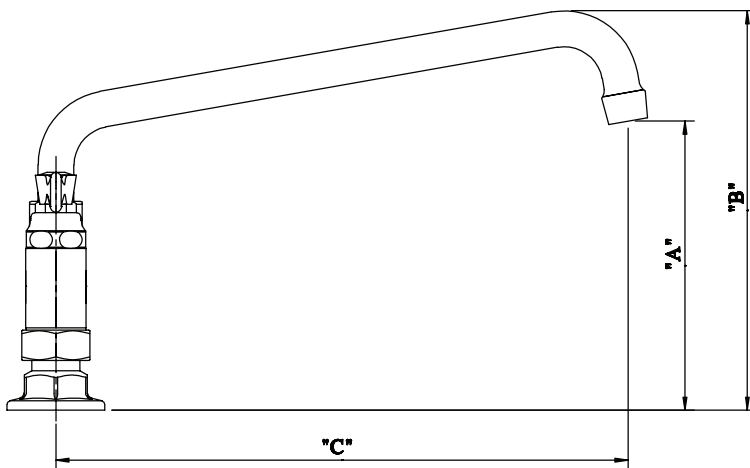

Use your smart phone to scan the above QR code to visit our website: www.bk-resources.com

4" Deck Mount Heavy Duty Faucet with Swing Spout

Model: BKF4HD-G, Lead Free

Options:

BK-DMMK Faucet Mounting Kit - SOLD SEPARATELY

Product Detail:

Model Number	DIM. A	DIM. B	DIM. C
BKF4HD-6-G	4.75" [120.6]	7" [177.8]	6" [152.4]
BKF4HD-8-G	5.56" [141.3]	7.38" [187.3]	8" [203.2]
BKF4HD-10-G	5.81" [147.6]	7.75" [196.8]	10" [254]
BKF4HD-12-G	6" [152.4]	8.20" [208.3]	12" [304.8]
BKF4HD-14-G	6.38" [161.9]	8.63" [219]	14" [355.6]
BKF4HD-16-G	6.75" [171.5]	9" [228.6]	16" [406.4]

Certifications:

Product Specifications:

- Heavy Duty Double Seat 1/4 Turn Ceramic Cartridges
- Color Coded Hot & Cold Indicators
- Double O-Ring Spout Seal
- High Polished Triple Dipped Chrome Finish
- Integral Check Valve
- Lead Free Compliant
- Full Replacement Parts Available