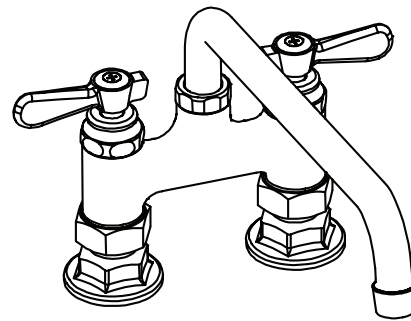

Use your smart phone to scan the above QR code to visit our website: www.bk-resources.com

4" Deck Mount Heavy Duty Faucet with Swing Spout

Model: BKF4HD-G, Lead Free

Options:

BK-DMMK Faucet Mounting Kit - SOLD SEPARATELY

Product Detail:

Model Number	DIM. A	DIM. B	DIM. C
BKF4HD-6-G	4.75" [120.6]	7" [177.8]	6" [152.4]
BKF4HD-8-G	5.56" [141.3]	7.38" [187.3]	8" [203.2]
BKF4HD-10-G	5.81" [147.6]	7.75" [196.8]	10" [254]
BKF4HD-12-G	6" [152.4]	8.20" [208.3]	12" [304.8]
BKF4HD-14-G	6.38" [161.9]	8.63" [219]	14" [355.6]
BKF4HD-16-G	6.75" [171.5]	9" [228.6]	16" [406.4]

Certifications:

Product Specifications:

- Heavy Duty Double Seat 1/4 Turn Ceramic Cartridges
- Color Coded Hot & Cold Indicators
- Double O-Ring Spout Seal
- High Polished Triple Dipped Chrome Finish
- Integral Check Valve
- Lead Free Compliant
- Full Replacement Parts Available

PRODUCT SPECIFICATION SHEET

RESOURCES

4" Deck Mount Heavy Duty Faucet with Swing Spout

Model: BKF4HD-G, Lead Free

Exploded Parts Detail:

Diagram #	Quantity	Part Number	Description
1	1	BKF-SPT-XX-G	Spout
2	1	BKF-SPT-SPACER	Spacer
3	1	BKF-SPT-ORING	O-Ring
4	1	BKF-SPT-NUT	Spout Nut
5	1	BKF-SPT-AER-W	Aerator Washer
6	1	BKF-SPT-AER	Aerator
7	1	BKF-AER-NOZZLE	Nozzle
8	2	BK-SBH	Handle
9	2	BKF-HV/CV-G	Cartridge Assembly
10	1	BKF4HD-XX-G	Faucet Body
11	2	BKF-ESC-WASHER	Washer
12	2	BKF-ESC	Mixing Valve Mounting Nut