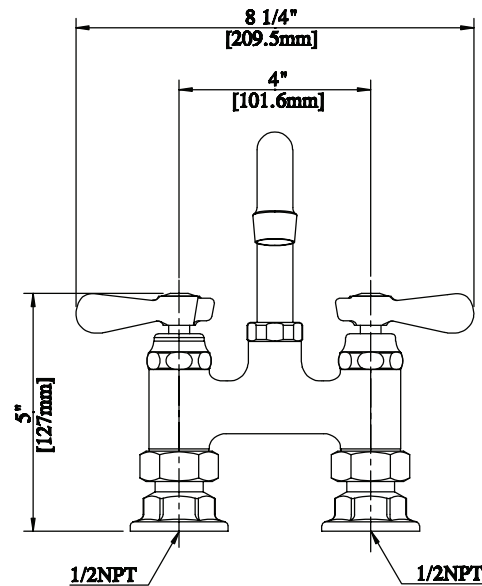

Use your smart phone to scan the above QR code to visit our website: www.bk-resources.com

4" Deck Mount Heavy Duty Faucet with Swing Spout

Model: BKF4HD-G, Lead Free

Options:

BK-DMMK Faucet Mounting Kit - SOLD SEPARATELY

Product Detail:

Model Number	DIM. A	DIM. B	DIM. C
BKF4HD-6-G	4.75" [120.6]	7" [177.8]	6" [152.4]
BKF4HD-8-G	5.56" [141.3]	7.38" [187.3]	8" [203.2]
BKF4HD-10-G	5.81" [147.6]	7.75" [196.8]	10" [254]
BKF4HD-12-G	6" [152.4]	8.20" [208.3]	12" [304.8]
BKF4HD-14-G	6.38" [161.9]	8.63" [219]	14" [355.6]
BKF4HD-16-G	6.75" [171.5]	9" [228.6]	16" [406.4]

Certifications:

Product Specifications:

- Heavy Duty Double Seat 1/4 Turn Ceramic Cartridges
- Color Coded Hot & Cold Indicators
- Double O-Ring Spout Seal
- High Polished Triple Dipped Chrome Finish
- Integral Check Valve
- Lead Free Compliant
- Full Replacement Parts Available

PRODUCT SPECIFICATION SHEET

RESOURCES

4" Deck Mount Heavy Duty Faucet with Swing Spout

Model: BKF4HD-G, Lead Free

Exploded Parts Detail:

Diagram #	Quantity	Part Number	Description
1	1	BKF-SPT-XX-G	Spout
2	1	BKF-SPT-SPACER	Spacer
3	1	BKF-SPT-ORING	O-Ring
4	1	BKF-SPT-NUT	Spout Nut
5	1	BKF-SPT-AER-W	Aerator Washer
6	1	BKF-SPT-AER	Aerator
7	1	BKF-AER-NOZZLE	Nozzle
8	2	BK-SBH	Handle
9	2	BKF-HV/CV-G	Cartridge Assembly
10	1	BKF4HD-XX-G	Faucet Body
11	2	BKF-ESC-WASHER	Washer
12	2	BKF-ESC	Mixing Valve Mounting Nut