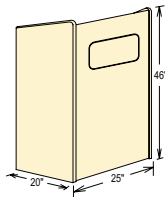

## FEATURES

- Executive-style Sound Lectern - ideal for conference, training, auditorium and formal meeting rooms
- Speaker dimensions: 9"H x 14"W
- 50-Watt multimedia amplifier
- Two built-in 8" speakers
- Two Microphones: One Handheld (9' cable) and one Tie-Clip/Lavalier (10' cable)
- Flexible Gooseneck Arm and Digital Timepiece
- Input/Output lines for Media players, extension speakers, recording and playing MP3s
- Available with optional built-in wireless microphones
- Four easy-roll casters, 2 locking
- High pressure thermal-fused laminate on a MDF core
- Durable scratch resistance surface
- Ships Ready To Assemble, UPS

## 6010 TECHNICAL SPECIFICATIONS

OVERALL DIMENSIONS	46"H x 25"W x 20"D
WEIGHT	89 lbs.
SHELVES (2)	23.5"W x 18"D
POWER OUTPUT	50 Watts
MICROPHONES	2 Condenser type: Handheld with 9' Cable, Tie-Clip/Lavalier with 10' Cable
SPEAKERS	Two 8" High Efficiency
INPUTS	Two Mics, One Aux
WIRELESS	Switchable; Two Frequency
OUTPUTS	Line out 1: Extension Speaker, Line out 2: Media Recorder
CONTROLS	Four Volume, Bass/Treble, On/Off
FUSE	Internally Mounted, 2A
POWER SUPPLY	117V AC; 12V DC with Optional Battery
RECHARGER	Internally Mounted, with LED Indicator