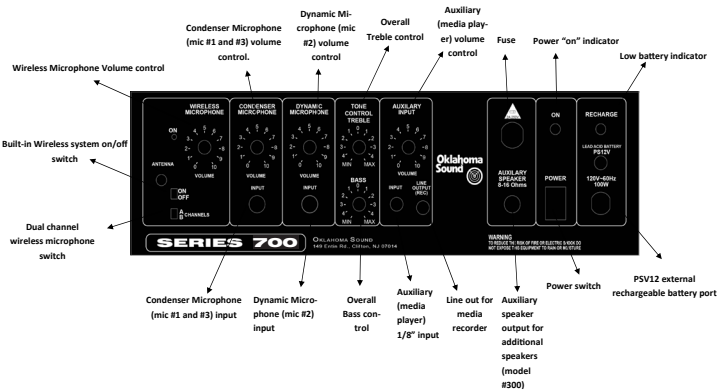

## FEATURES

- Executive-style Sound Lectern - ideal for conference, training, auditorium and formal meeting rooms
- Speaker dimensions: 9"H x 14"W
- 50-Watt multimedia amplifier
- Two built-in 8" speakers
- Two Microphones: One Handheld (9' cable) and one Tie-Clip/Lavalier (10' cable)
- Flexible Gooseneck Arm and Digital Timepiece
- Input/Output lines for Media players, extension speakers, recording and playing MP3s
- Available with optional built-in wireless microphones
- Four easy-roll casters, 2 locking
- High pressure thermal-fused laminate on a MDF core
- Durable scratch resistance surface
- Ships Ready To Assemble, UPS

## COLOR OPTIONS

## 6010 TECHNICAL SPECIFICATIONS

OVERALL DIMENSIONS	46"H x 25"W x 20"D
WEIGHT	89 lbs.
SHELVES (2)	23.5"W x 18"D
POWER OUTPUT	50 Watts
MICROPHONES	2 Condenser type: Handheld with 9' Cable, Tie-Clip/Lavalier with 10' Cable
SPEAKERS	Two 8" High Efficiency
INPUTS	Two Mics, One Aux
WIRELESS	Switchable; Two Frequency
OUTPUTS	Line out 1: Extension Speaker, Line out 2: Media Recorder
CONTROLS	Four Volume, Bass/Treble, On/Off
FUSE	Internally Mounted, 2A
POWER SUPPLY	117V AC; 12V DC with Optional Battery
RECHARGER	Internally Mounted, with LED Indicator