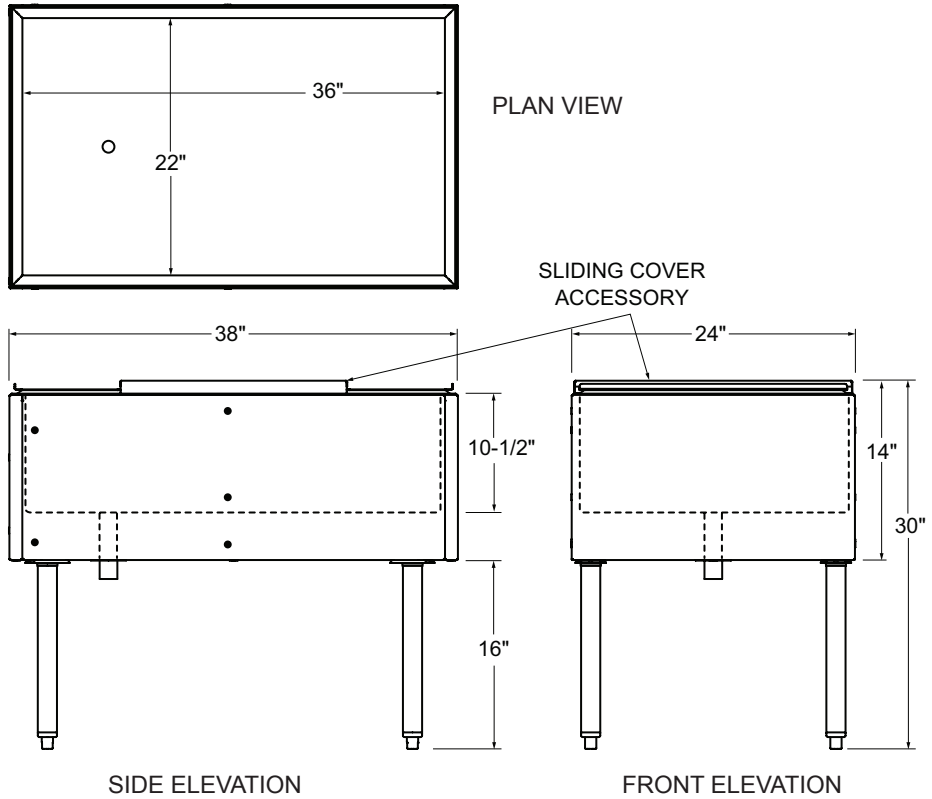

Ice Capacity

- 175 lbs

Legs

- 1-5/8" diameter, 16 gauge stainless steel
- Stainless steel bullet feet

Materials

- 20 gauge stainless steel
- PVC plastic breaker strip around ice bin liner

Project: _____	AIA# _____
Item #: _____ Qty: _____	SIS# _____
Model #: _____	

Pass Thru Ice Bins

C-IB-38X24

C-IB-38X24, C-IB-38X24-CP10

Standard Features

- For pass thru design applications allowing both bartender and cocktail server access
- All stainless steel construction
- PVC plastic breaker strip around ice bin liner acts as a thermal barrier to prevent heat transfer
- Eco friendly foamed-in-place insulation has zero impact on global warming or ozone depletion
- Adjustable stainless steel bullet feet
- Available with ten circuit cold plate (add suffix '-CP10' to model number)

Intertek

4004503

Conforms to ANSI/NSF STD 2

Accessories

C-SR-24	24" single speed rail
C-DR-24	24" double speed rail
C-IBC-38X24	Two-piece, sliding stainless steel cover
C-BW6-38X24	Set of two BW3 bottle wells with four-piece stainless steel sliding cover
CCD	Condiment dispenser, stainless steel with hinged plexi-glass lid and six 16 oz. cups
C-IBD-H-P	Ice bin divider for C-IB-38X24
C-IBD-H-P-CP	Ice bin divider for C-IB-38X24-CP10
IBD-H-P-LR	Ice bin divider, left to right

Choice Pass Thru Ice Bins

Dimensional Information

C-IB-38X24

C-IB-38X24-CP10