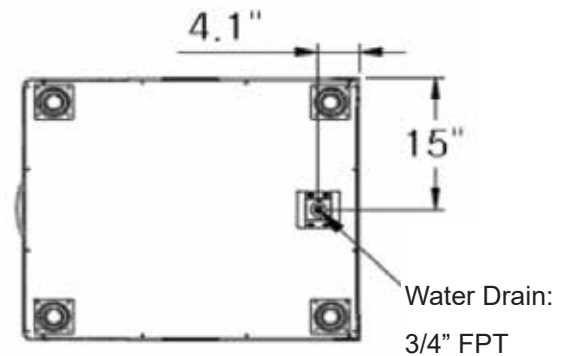

30" WIDE ICE STORAGE BIN

IB-033

KEY FEATURES:

- High quality construction and components
- High quality 304 stainless-steel and ABS exterior (durable & rust-resistant)
- High density urethane insulation
- Convenient grip handle
- 350 lbs storage capacity
- (4) 6.3" ~ 7.8" height adjustable stainless steel legs
- For use with WM & IM-0460-22, IM-0350-22, IM-0550-22, IM-0350, WM & IM-0460, IM-0550, WM & IM-0680, IM-0750, and IM-0770

PLAN VIEW :

FRONT VIEW

SIDE VIEW

BOTTOM VIEW

※ Bin top adapter needed to use 22" Ice Machine Head
 IBT-2230R: 8" Bin top adapter to left mount 22" Head on IB-033
 IBT-2230B: 4" (2) Bin top adapters to center mount 22" Head on IB-033

MODEL	WIDTH	DEPTH	HEIGHT	WEIGHT	
IB-033	30"	34.3"	38.1"	121 lbs (Net)	140 lbs (Shipping)

* Design and specifications are subject to change without prior notice.