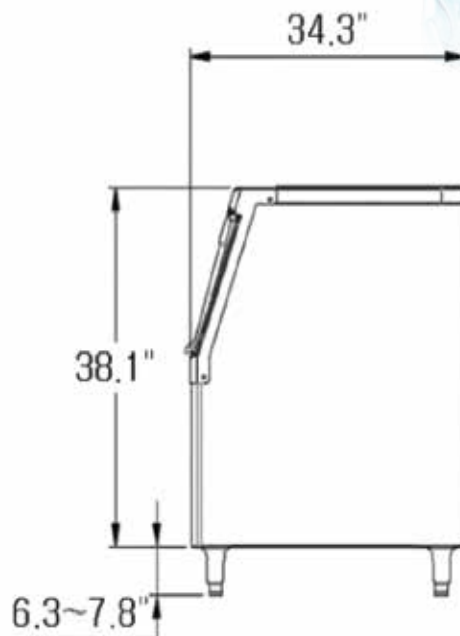

30" WIDE ICE STORAGE BIN

IB-033

KEY FEATURES:

- High quality construction and components
- High quality 304 stainless-steel and ABS exterior (durable & rust-resistant)
- High density urethane insulation
- Convenient grip handle
- 350 lbs storage capacity
- (4) 6.3" ~ 7.8" height adjustable stainless steel legs
- For use with WM & IM-0460-22, IM-0350-22, IM-0550-22, IM-0350, WM & IM-0460, IM-0550, WM & IM-0680, IM-0750, and IM-0770

PLAN VIEW :

FRONT VIEW

SIDE VIEW

BOTTOM VIEW

※ Bin top adapter needed to use 22" Ice Machine Head
 IBT-2230R: 8" Bin top adapter to left mount 22" Head on IB-033
 IBT-2230B: 4" (2) Bin top adapters to center mount 22" Head on IB-033

MODEL	WIDTH	DEPTH	HEIGHT	WEIGHT	
IB-033	30"	34.3"	38.1"	121 lbs (Net)	140 lbs (Shipping)

* Design and specifications are subject to change without prior notice.