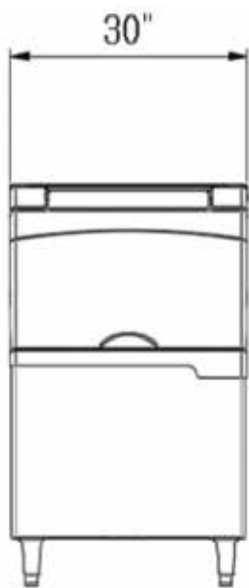

30" WIDE ICE STORAGE BIN

IB-033

KEY FEATURES:

- High quality construction and components
- High quality 304 stainless-steel and ABS exterior (durable & rust-resistant)
- High density urethane insulation
- Convenient grip handle
- 350 lbs storage capacity
- (4) 6.3" ~ 7.8" height adjustable stainless steel legs
- For use with WM & IM-0460-22, IM-0350-22, IM-0550-22, IM-0350, WM & IM-0460, IM-0550, WM & IM-0680, IM-0750, and IM-0770

PLAN VIEW :

FRONT VIEW

SIDE VIEW

BOTTOM VIEW

※ Bin top adapter needed to use 22" Ice Machine Head
 IBT-2230R: 8" Bin top adapter to left mount 22" Head on IB-033
 IBT-2230B: 4" (2) Bin top adapters to center mount 22" Head on IB-033

MODEL	WIDTH	DEPTH	HEIGHT	WEIGHT	
IB-033	30"	34.3"	38.1"	121 lbs (Net)	140 lbs (Shipping)

* Design and specifications are subject to change without prior notice.