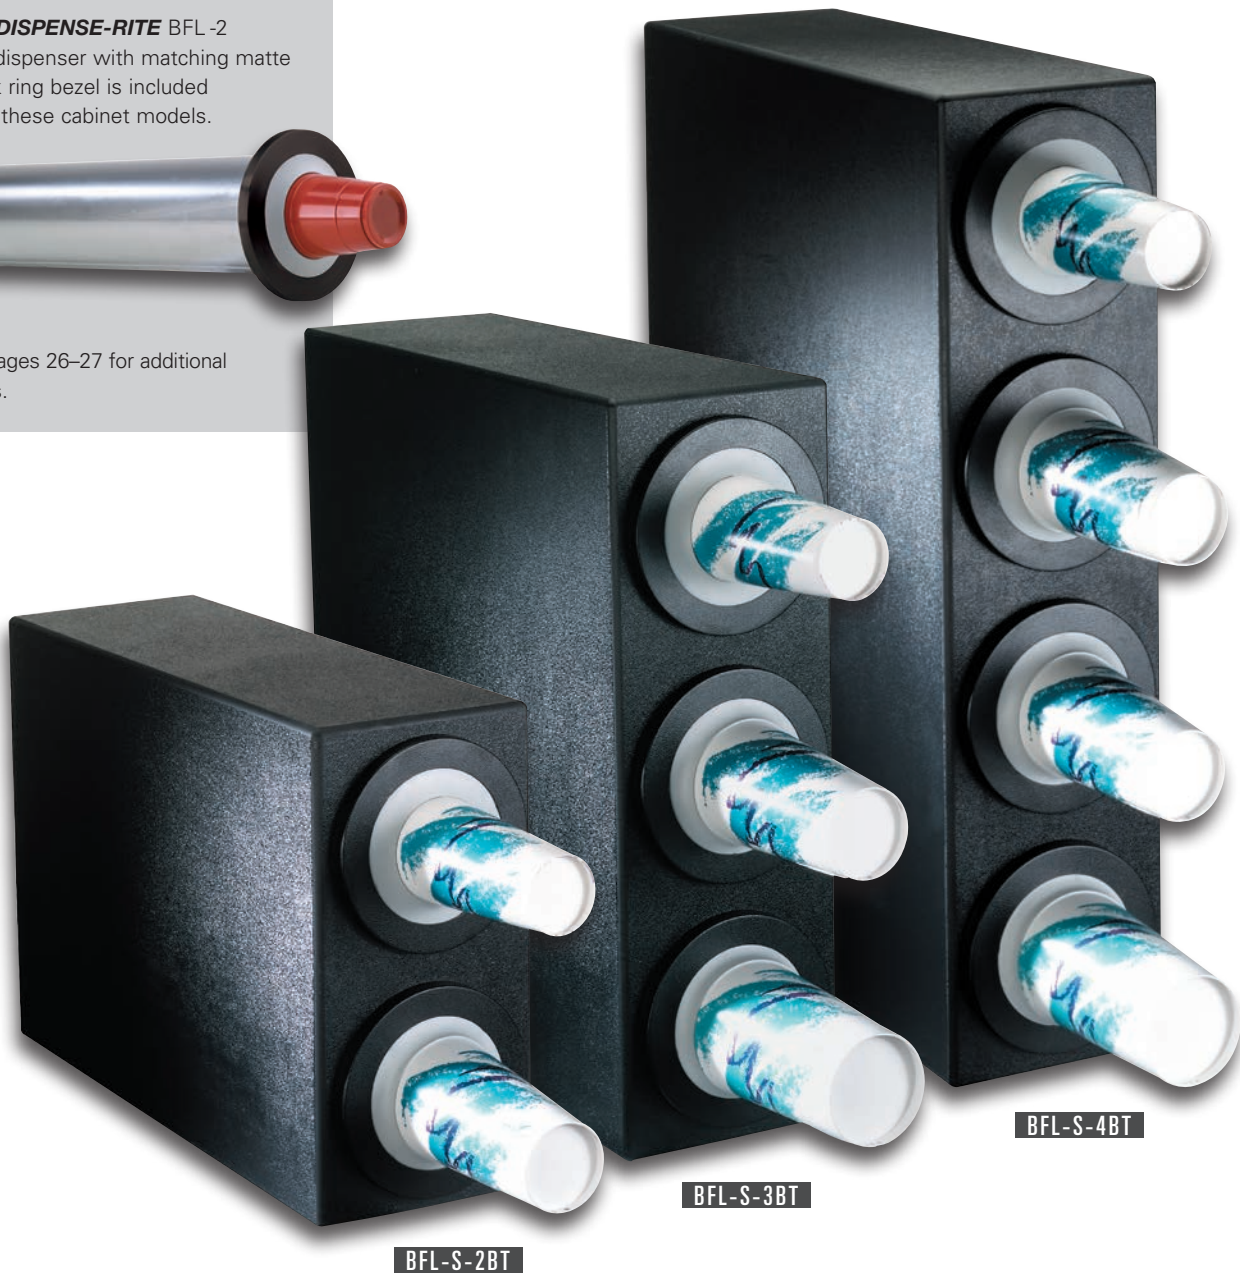

**BLACK POLYSTYRENE CONSTRUCTION**

**Included Cup Dispensers** ▾

The **DISPENSE-RITE** BFL-2 cup dispenser with matching matte black ring bezel is included with these cabinet models.

See pages 26–27 for additional details.

The **BFL-S Series** Countertop Cup Dispensing Cabinets feature BFL-2 stainless steel cup dispensers combined with a durable and stylish polystyrene cabinet.

Cabinets dispense a variety of 8 oz. to 44 oz. paper, plastic or foam cups with rim diameters ranging in size from 3" – 4½".

Dispensers feature matching matte black ring bezels and a quick-release mounting bracket.

Model Number	Number of BFL-2 Dispensers	Cup Sizes	Cup Rim Diameter Range	Cabinet Dimensions H x W x D
BFL-S-2BT	2	8 to 44 oz.	3"–4½"	16¼" x 8" x 23"
BFL-S-3BT	3	8 to 44 oz.	3"–4½"	24¼" x 8" x 23"
BFL-S-4BT	4	8 to 44 oz.	3"–4½"	32¼" x 8" x 23"

Cabinets dispense a variety of 8 oz. to 44 oz. paper, plastic or foam cups with rim diameters ranging in size from 3" – 4½". Divided straw compartment accommodates standard and jumbo length straws.

Dispensers feature matching matte black ring bezels and a quick-release mounting bracket.