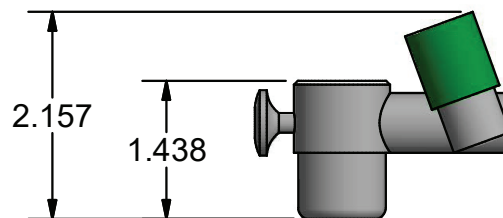

## Eye Wash Faucet Attachment

Model: BK-EWS