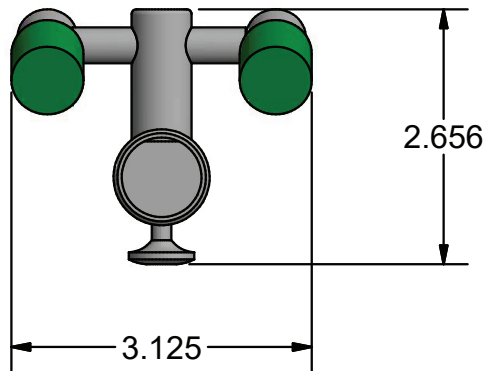

## Eye Wash Faucet Attachment

Model: BK-EWS