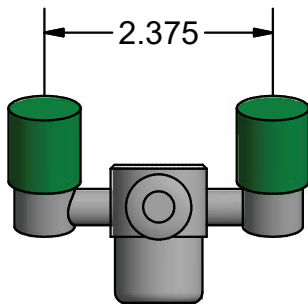

## Eye Wash Faucet Attachment

Model: BK-EWS