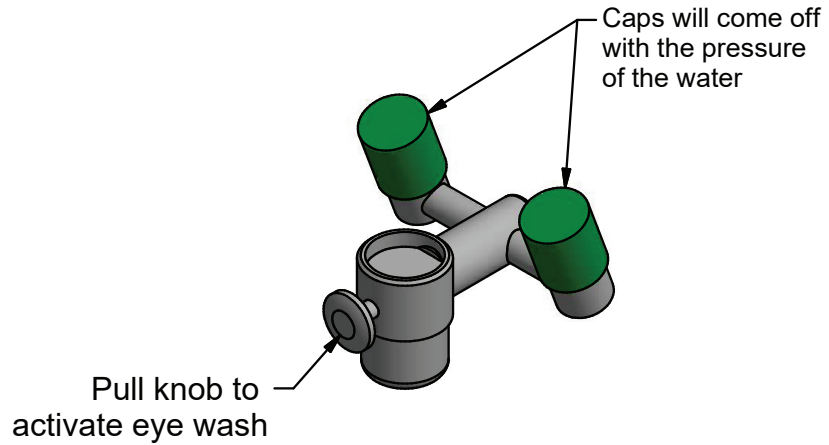

## Eye Wash Faucet Attachment

Model: BK-EWS

### Product Specifications:

- Fits Any BK Resources Faucet
- Has been tested by independent laboratories to confirm compliance with ANSI Standard Z358.1 showing compliance to OSHA requirements.

Due to our commitment to improving our products, specifications are subject to change without notice.