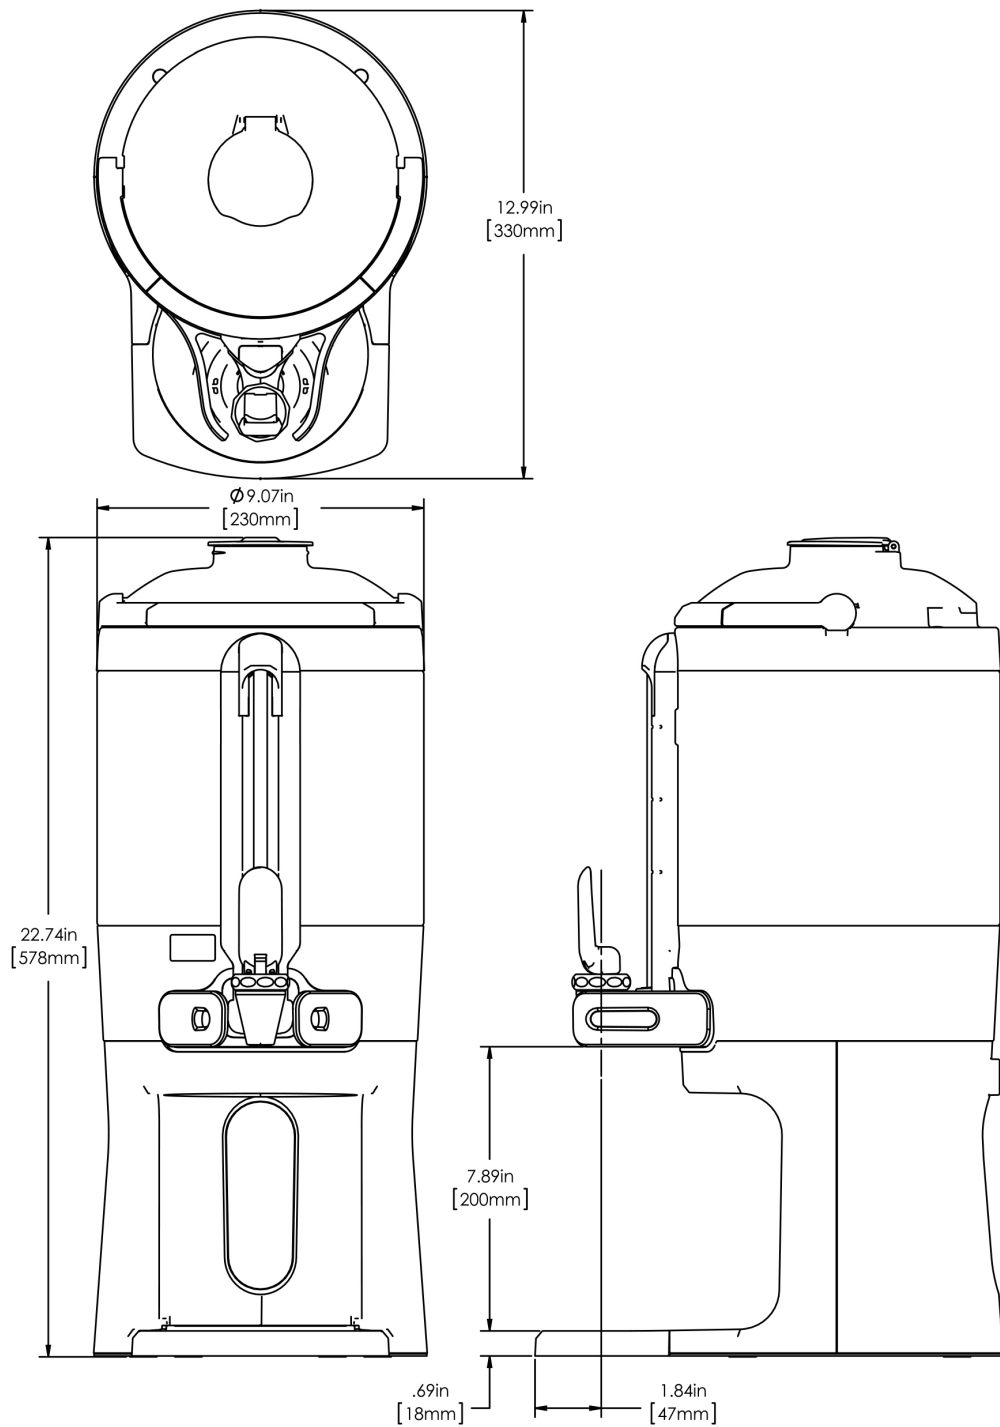

1.5Gal(5.7L) TF Srvr w/Base, MSG GEN3

Height: 22.7" Width: 9.2" Depth: 13.0"
(57.7cm) (23.4cm) (33.0cm)

- Vacuum insulated to keep coffee hot for hours
- Ideal for use with Twin or Single Infusion Series Brewers
- Brew-through design with flip lid cover
- Soft-grip bail handle for easy transportation
- Self-locking stand allows for multiple brewing and serving options
- Large cup clearance allows for dispensing into cups, decanters and thermal carafes
- Integrated sight gauge assembly allows for easy cleaning
- Sturdy aluminum faucet guard keeps faucet area clean and protected
- Drip tray is easily removed for cleaning or to provide extra clearance for dispensing into pitchers
- Fast flow faucet

Last Updated:
10/06/2023

	Unit			Shipping				
	Height	Width	Depth	Height	Width	Depth	Weight	Volume
English	22.7 in.	9.2 in.	13.0 in.	15.3 in.	11.9 in.	25.2 in.	14.300 lbs	2.654 ft ³
Metric	57.7 cm	23.4 cm	33.0 cm	38.7 cm	30.3 cm	64.0 cm	6.486 kgs	0.075 m ³