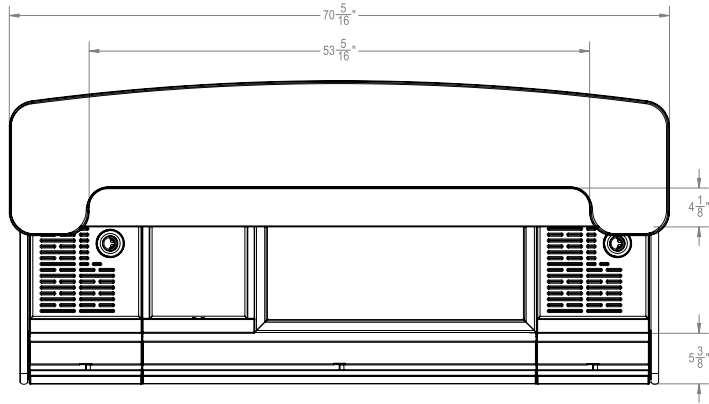

PERLICK MOBILE BARS

MODEL NUMBERS - MOBS-42TS, MOBS-66TS, MOBS-66TS-S

MOBS-66TS

Laminate / Solid Surface Top