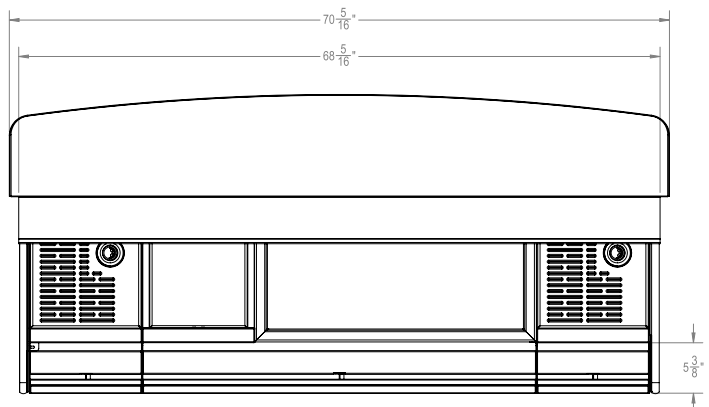

Stainless Steel Top