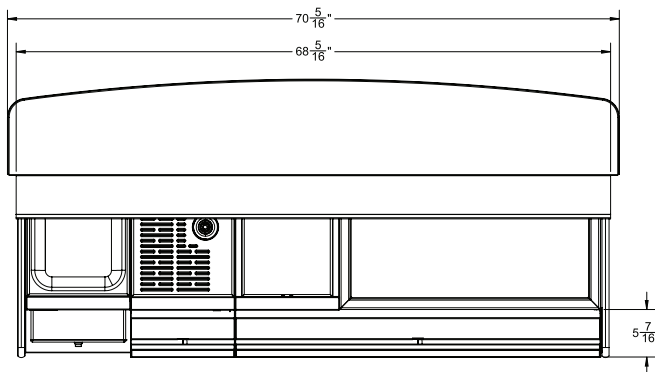

Stainless Steel Top