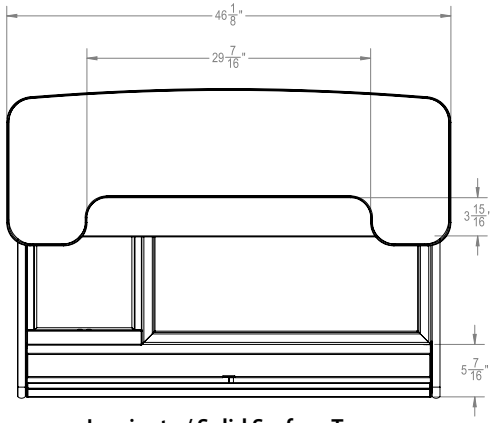

PERLICK MOBILE BARS

MODEL NUMBERS - MOBS-42TS, MOBS-66TS, MOBS-66TS-S

MOBS-42TS

Laminate / Solid Surface Top