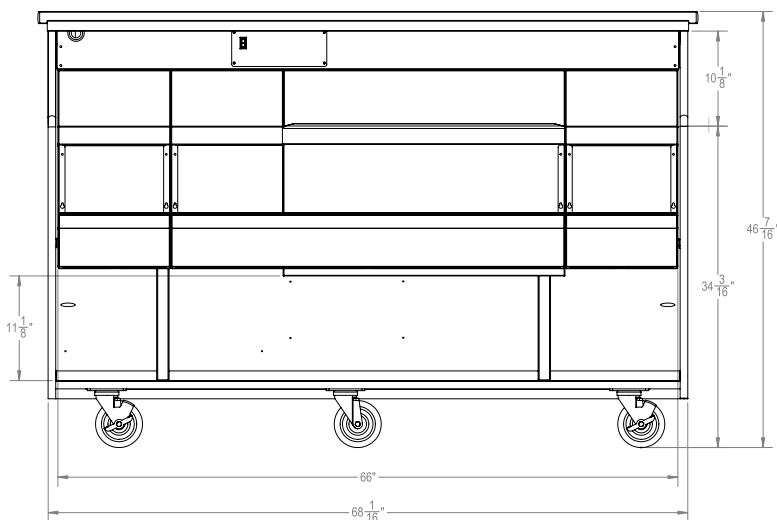

PERLICK MOBILE BARS

MODEL NUMBERS - MOBS-42TS, MOBS-66TS, MOBS-66TS-S

MOBS-66TS