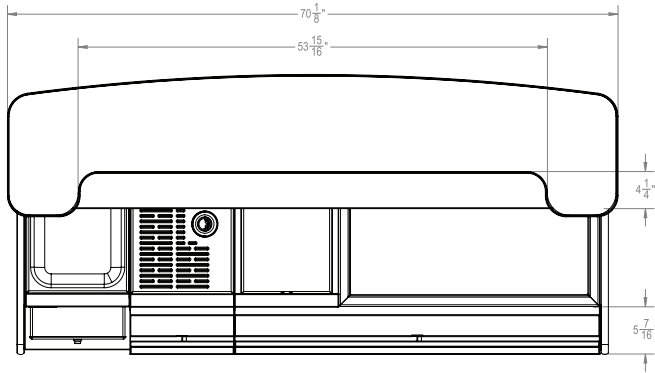

PERLICK MOBILE BARS

MODEL NUMBERS - MOBS-42TS, MOBS-66TS, MOBS-66TS-S

MOBS-66TS-S

Laminate / Solid Surface Top