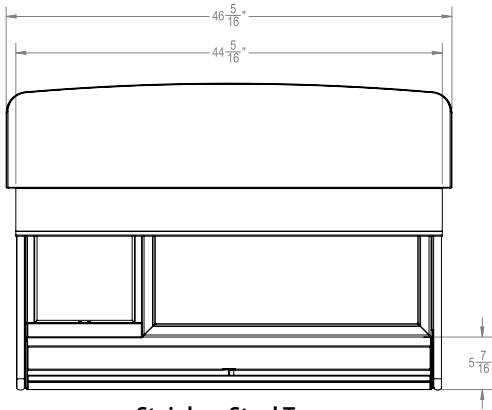

Stainless Steel Top