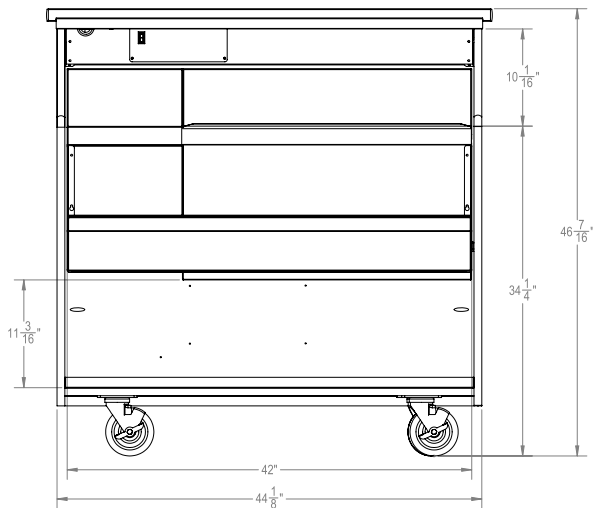

PERLICK MOBILE BARS

MODEL NUMBERS - MOBS-42TS, MOBS-66TS, MOBS-66TS-S

MOBS-42TS