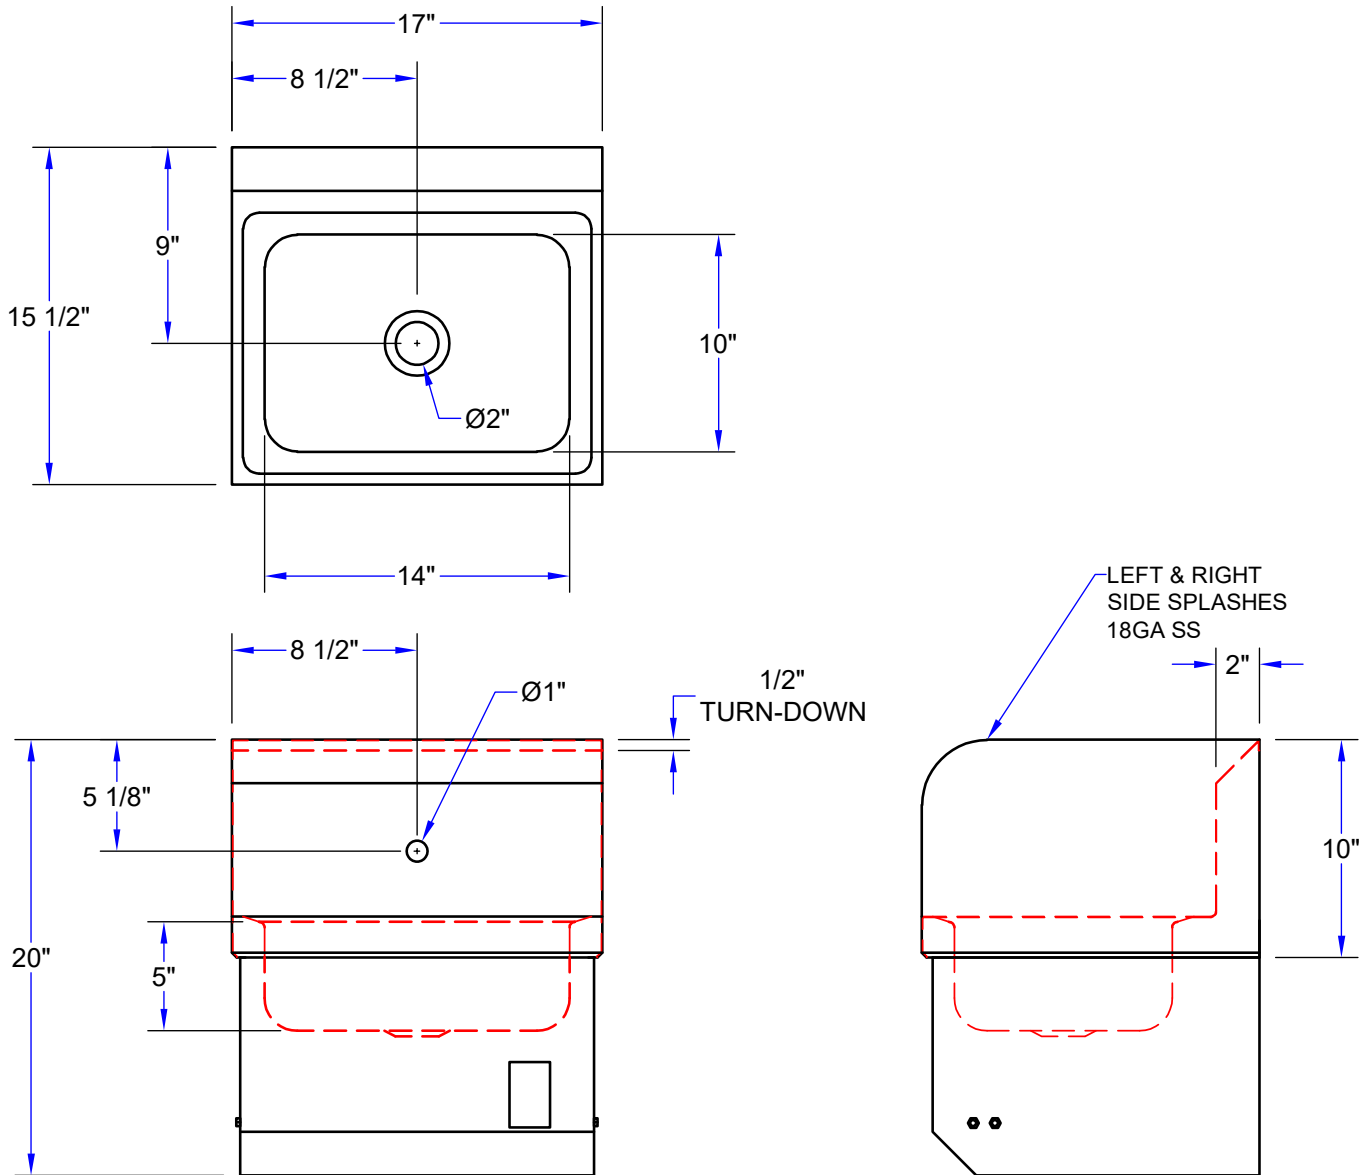

SPECIFICATIONS:

- Bowl: Stainless Steel Tops Are TIG Welded, Exposed Welds Are Polished To Match Adjacent Surface
- Bowl: Type 300 Stainless Steel Polish, Satin Finish
- Bracket: Type 300 Stainless Steel Polish, Satin Finish
- Drain: 2" Drain Opening, With 1-1/2" NPS Outlet Connection

CERTIFICATIONS:

PBHS-W-1410-KV1APN-SS

"PBHS-KV1APN-SS" PRO-BOWL HAND SINKS

MODEL	SIDE SPLASHES	KNEE VALVES	BOWL SIZE (L X W X H)	OVERALL SINK SIZE (L X W X H)	WEIGHT (LBS)
PBHS-W-1410-KV1APN	None	Single	14"x10"x5"	17"x15-1/2"x20"	21
PBHS-W-1410-KV1APN-SS	LH & RH	Single	14"x10"x5"	17"x15-1/2"x20"	22

ALL DIMENSIONS ARE TYPICAL. TOLERANCE +/- .500". JOHN BOOS & CO. RESERVES THE RIGHT TO CHANGE SPECIFICATIONS WITHOUT NOTICE.

DETAILED SPECIFICATIONS

"PBHS-KV1APN-SS" PRO-BOWL HAND SINKS

MODEL	SIDE SPLASHES	KNEE VALVES	BOWL SIZE (L X W X H)	OVERALL SINK SIZE (L X W X H)	WEIGHT (LBS)
PBHS-W-1410-KV1APN	None	Single	14"x10"x5"	17"x15-1/2"x20"	21
PBHS-W-1410-KV1APN-SS	LH & RH	Single	14"x10"x5"	17"x15-1/2"x20"	22

ALL DIMENSIONS ARE TYPICAL. TOLERANCE +/- .500". JOHN BOOS & CO. RESERVES THE RIGHT TO CHANGE SPECIFICATIONS WITHOUT NOTICE.