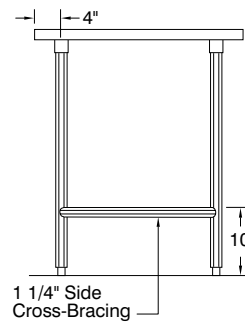

Units 8 ft. and larger are furnished with six (6) legs

TVSS-Series: Stainless Steel Legs & Cross-Bracing

L	24" Wide	Wt.	30" Wide	Wt.	36" Wide	Wt.
30"	TVSS-240	42 lbs.	TVSS-300	52 lbs.		
24"	TVSS-242	25 lbs.	TVSS-302	47 lbs.	TVSS-362	70 lbs.
36"	TVSS-243	53 lbs.	TVSS-303	59 lbs.	TVSS-363	75 lbs.
48"	TVSS-244	64 lbs.	TVSS-304	72 lbs.	TVSS-364	85 lbs.
60"	TVSS-245	74 lbs.	TVSS-305	85 lbs.	TVSS-365	96 lbs.
72"	TVSS-246	85 lbs.	TVSS-306	93 lbs.	TVSS-366	108 lbs.
84"	TVSS-247	103 lbs.	TVSS-307	113 lbs.	TVSS-367	127 lbs.
96"	TVSS-248	114 lbs.	TVSS-308	126 lbs.	TVSS-368	140 lbs.
108"	TVSS-249	130 lbs.	TVSS-309	150 lbs.	TVSS-369	165 lbs.
120"	TVSS-2410	227 lbs.	TVSS-3010	261 lbs.	TVSS-3610	261 lbs.
132"	TVSS-2411	251 lbs.	TVSS-3011	268 lbs.	TVSS-3611	290 lbs.
144"	TVSS-2412	266 lbs.	TVSS-3012	283 lbs.	TVSS-3612	305 lbs.

TVLG-Series: Galvanized Steel Legs & Cross-Bracing

L	24" Wide	Wt.	30" Wide	Wt.	36" Wide	Wt.
30"	TVLG-240	42 lbs.	TVLG-300	52 lbs.		
24"	TVLG-242	25 lbs.	TVLG-302	47 lbs.	TVLG-362	70 lbs.
36"	TVLG-243	53 lbs.	TVLG-303	59 lbs.	TVLG-363	75 lbs.
48"	TVLG-244	64 lbs.	TVLG-304	72 lbs.	TVLG-364	85 lbs.
60"	TVLG-245	74 lbs.	TVLG-305	85 lbs.	TVLG-365	96 lbs.
72"	TVLG-246	85 lbs.	TVLG-306	93 lbs.	TVLG-366	108 lbs.
84"	TVLG-247	103 lbs.	TVLG-307	113 lbs.	TVLG-367	127 lbs.
96"	TVLG-248	114 lbs.	TVLG-308	126 lbs.	TVLG-368	140 lbs.
108"	TVLG-249	130 lbs.	TVLG-309	150 lbs.	TVLG-369	165 lbs.
120"	TVLG-2410	227 lbs.	TVLG-3010	261 lbs.	TVLG-3610	261 lbs.
132"	TVLG-2411	251 lbs.	TVLG-3011	268 lbs.	TVLG-3611	290 lbs.
144"	TVLG-2412	266 lbs.	TVLG-3012	283 lbs.	TVLG-3612	305 lbs.