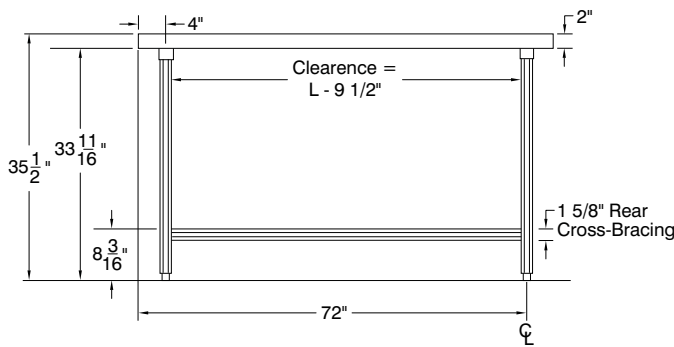

Units 8 ft. and larger are furnished with six (6) legs

TVSS-Series: Stainless Steel Legs & Cross-Bracing

L	24" Wide	Wt.	30" Wide	Wt.	36" Wide	Wt.
30"	TVSS-240	42 lbs.	TVSS-300	52 lbs.		
24"	TVSS-242	25 lbs.	TVSS-302	47 lbs.	TVSS-362	70 lbs.
36"	TVSS-243	53 lbs.	TVSS-303	59 lbs.	TVSS-363	75 lbs.
48"	TVSS-244	64 lbs.	TVSS-304	72 lbs.	TVSS-364	85 lbs.
60"	TVSS-245	74 lbs.	TVSS-305	85 lbs.	TVSS-365	96 lbs.
72"	TVSS-246	85 lbs.	TVSS-306	93 lbs.	TVSS-366	108 lbs.
84"	TVSS-247	103 lbs.	TVSS-307	113 lbs.	TVSS-367	127 lbs.
96"	TVSS-248	114 lbs.	TVSS-308	126 lbs.	TVSS-368	140 lbs.
108"	TVSS-249	130 lbs.	TVSS-309	150 lbs.	TVSS-369	165 lbs.
120"	TVSS-2410	227 lbs.	TVSS-3010	261 lbs.	TVSS-3610	261 lbs.
132"	TVSS-2411	251 lbs.	TVSS-3011	268 lbs.	TVSS-3611	290 lbs.
144"	TVSS-2412	266 lbs.	TVSS-3012	283 lbs.	TVSS-3612	305 lbs.

TVLG-Series: Galvanized Steel Legs & Cross-Bracing

L	24" Wide	Wt.	30" Wide	Wt.	36" Wide	Wt.
30"	TVLG-240	42 lbs.	TVLG-300	52 lbs.		
24"	TVLG-242	25 lbs.	TVLG-302	47 lbs.	TVLG-362	70 lbs.
36"	TVLG-243	53 lbs.	TVLG-303	59 lbs.	TVLG-363	75 lbs.
48"	TVLG-244	64 lbs.	TVLG-304	72 lbs.	TVLG-364	85 lbs.
60"	TVLG-245	74 lbs.	TVLG-305	85 lbs.	TVLG-365	96 lbs.
72"	TVLG-246	85 lbs.	TVLG-306	93 lbs.	TVLG-366	108 lbs.
84"	TVLG-247	103 lbs.	TVLG-307	113 lbs.	TVLG-367	127 lbs.
96"	TVLG-248	114 lbs.	TVLG-308	126 lbs.	TVLG-368	140 lbs.
108"	TVLG-249	130 lbs.	TVLG-309	150 lbs.	TVLG-369	165 lbs.
120"	TVLG-2410	227 lbs.	TVLG-3010	261 lbs.	TVLG-3610	261 lbs.
132"	TVLG-2411	251 lbs.	TVLG-3011	268 lbs.	TVLG-3611	290 lbs.
144"	TVLG-2412	266 lbs.	TVLG-3012	283 lbs.	TVLG-3612	305 lbs.