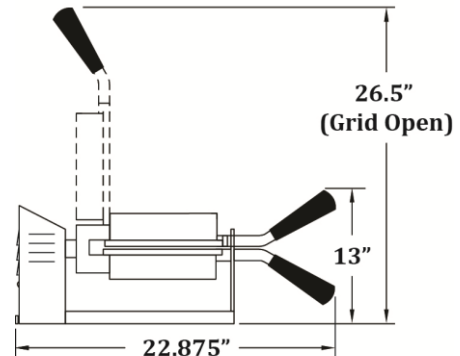

GOLD MEDAL® PRODUCTS CO.

4 Square Belgian Waffle Baker

Model No. 5024ET

Specifications

Operator End View

Side View

Height
Depth
Width

Overall Dimensions:

Width: 10.25"

Depth: 22.875"

Height: 13"

(Dimensions w/grids in closed position.)

Features:

- Electronic Control
- Non-stick Coated Grids

Electrical - Domestic

120V